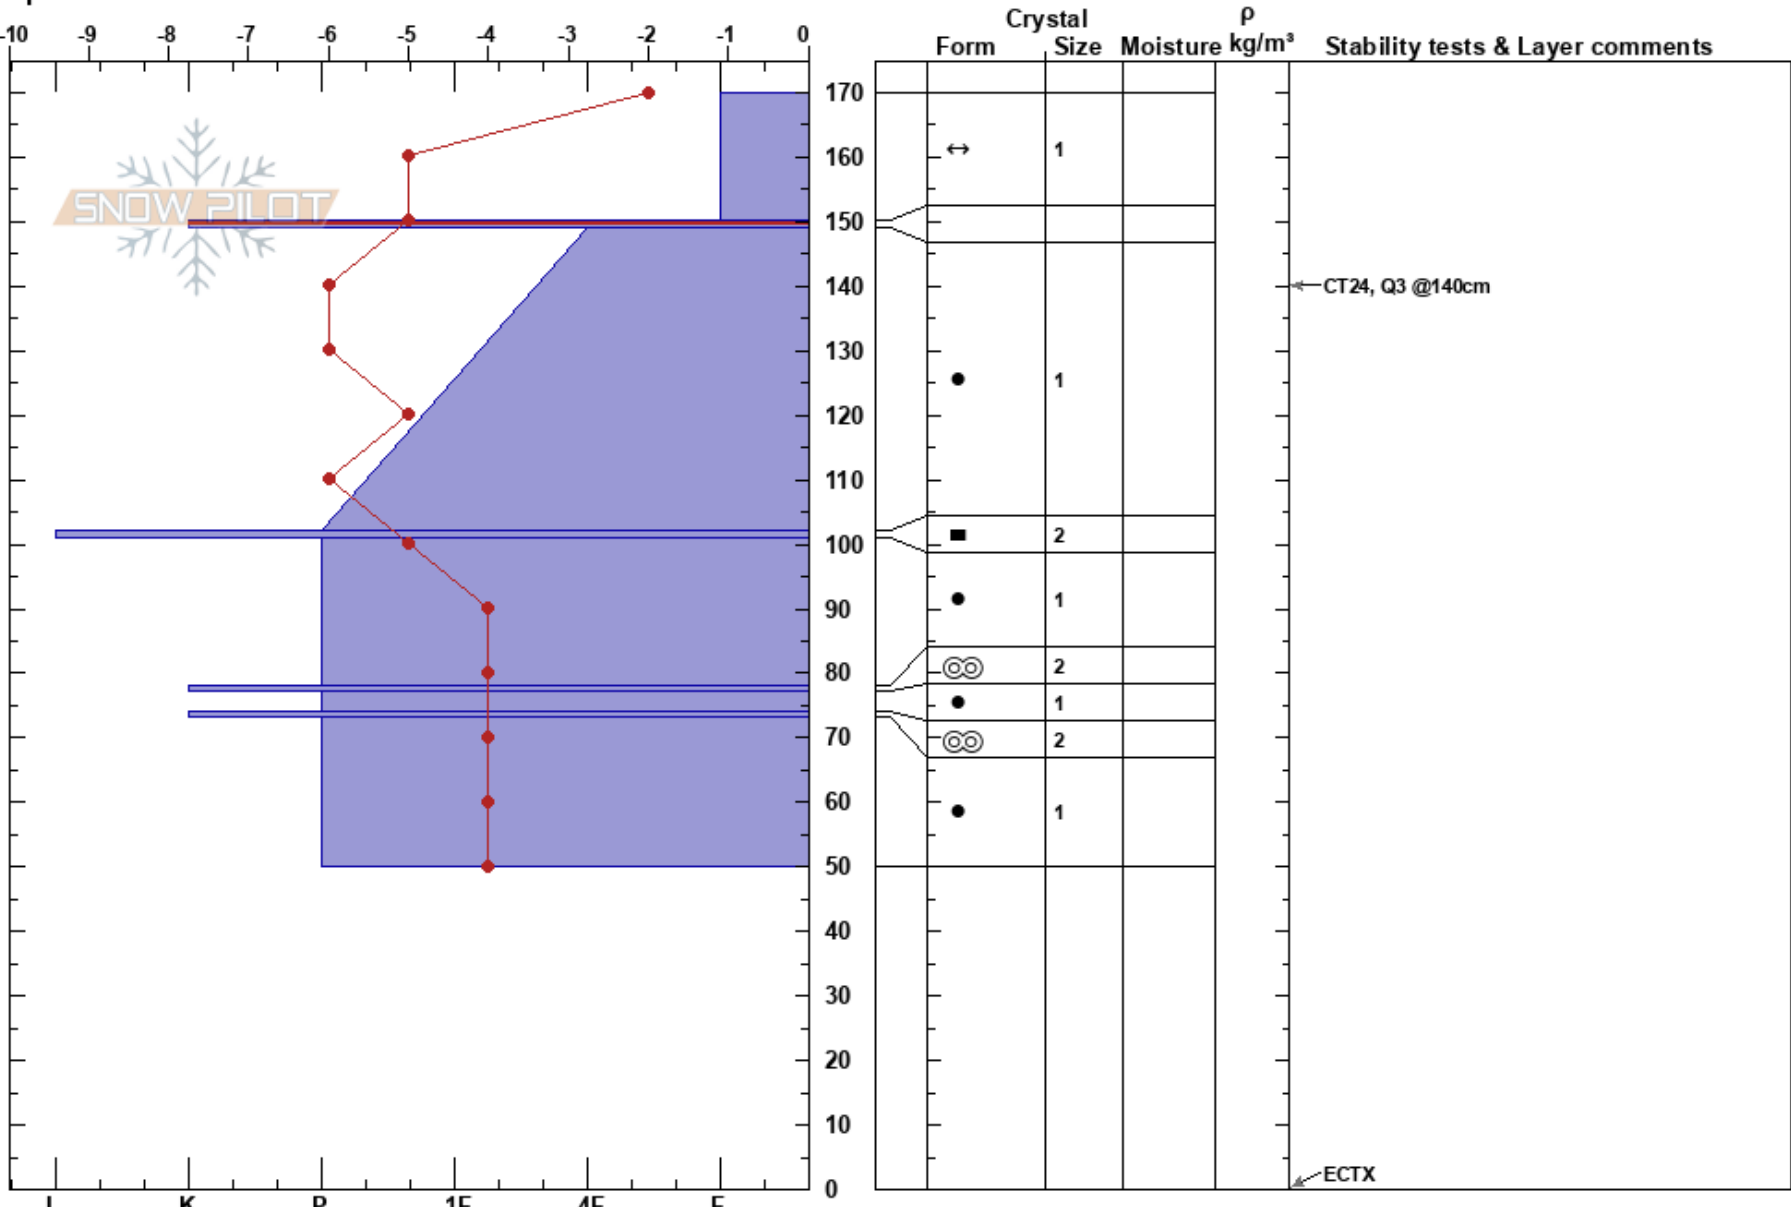

Selkirk Crest  
 Selkirk Mtns  
 ID  
 Elevation: 5911 ft  
 Aspect: N  
 Specifics:

Jason Keen  
 02/01/2019 - 11:00am  
 Co-ord: 48.48706N, -116.70029W  
 Slope Angle: 38°  
 Wind Loading: yes

Stability: Good HS:170 Layer Notes:  
 Air Temperature: -1°C PF:30 150-149cm:Problematic layer  
 Sky Cover: OVC  
 Precipitation: S-1  
 Wind: W Moderate

**Notes:** We were out during the beginning of an incoming storm. The storm is predicted to drop 3 to 7 inches overnight.