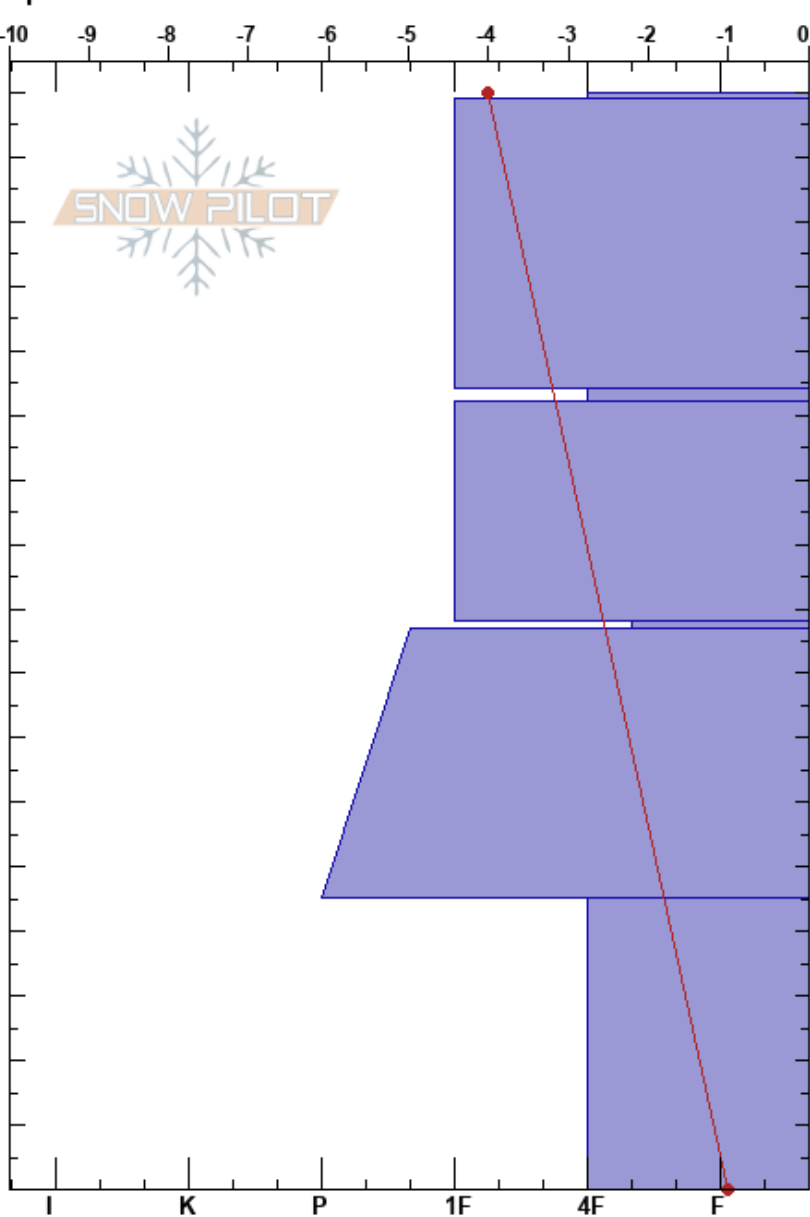

Mammoth Rock
 Sierra Nevada
 CA
 Elevation: 8800 ft
 Aspect: NE
 Specifics:

Jason Hofman
 02/01/2019 - 3:30pm
 Co-ord: 37.61496N, -118.99370W
 Slope Angle: 18°
 Wind Loading: no

Stability:
 Air Temperature: 0°C
 Sky Cover: BKN
 Precipitation: NO
 Wind: SW Moderate

HS:170
 PS: 10 88-87cm:Problematic layer

Form	Crystal		ρ kg/m ³	Stability tests & Layer comments
	Size	Moisture		
V	1			
.				
X				
.				
B	1			← CT14, Q1 @88cm
B				

Notes: