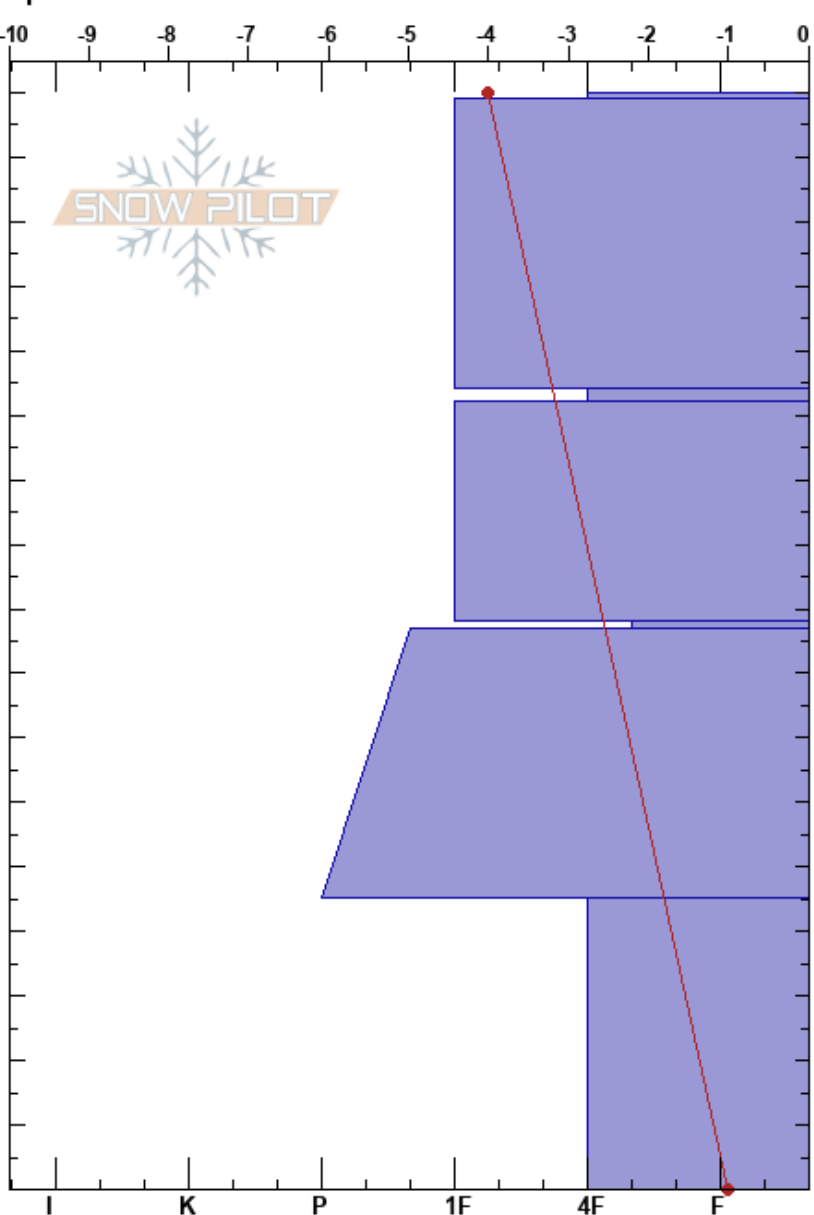

Mammoth Rock
 Sierra Nevada
 CA
 Elevation: 8800 ft
 Aspect: NE
 Specifics:

Jason Hofman
 02/01/2019 - 3:30pm
 Co-ord: 37.61496N, -118.99370W
 Slope Angle: 18°
 Wind Loading: no

Stability:
 Air Temperature: 0°C
 Sky Cover: BKN
 Precipitation: NO
 Wind: SW Moderate

HS:170
 PS: 10 88-87cm:Problematic layer

Form	Crystal		ρ kg/m ³	Stability tests & Layer comments
	Size	Moisture		
V	1			
.				
⊗				
.				
⊖	1			← CT14, Q1 @88cm
⊖				

Notes:

I K P 1F 4F F