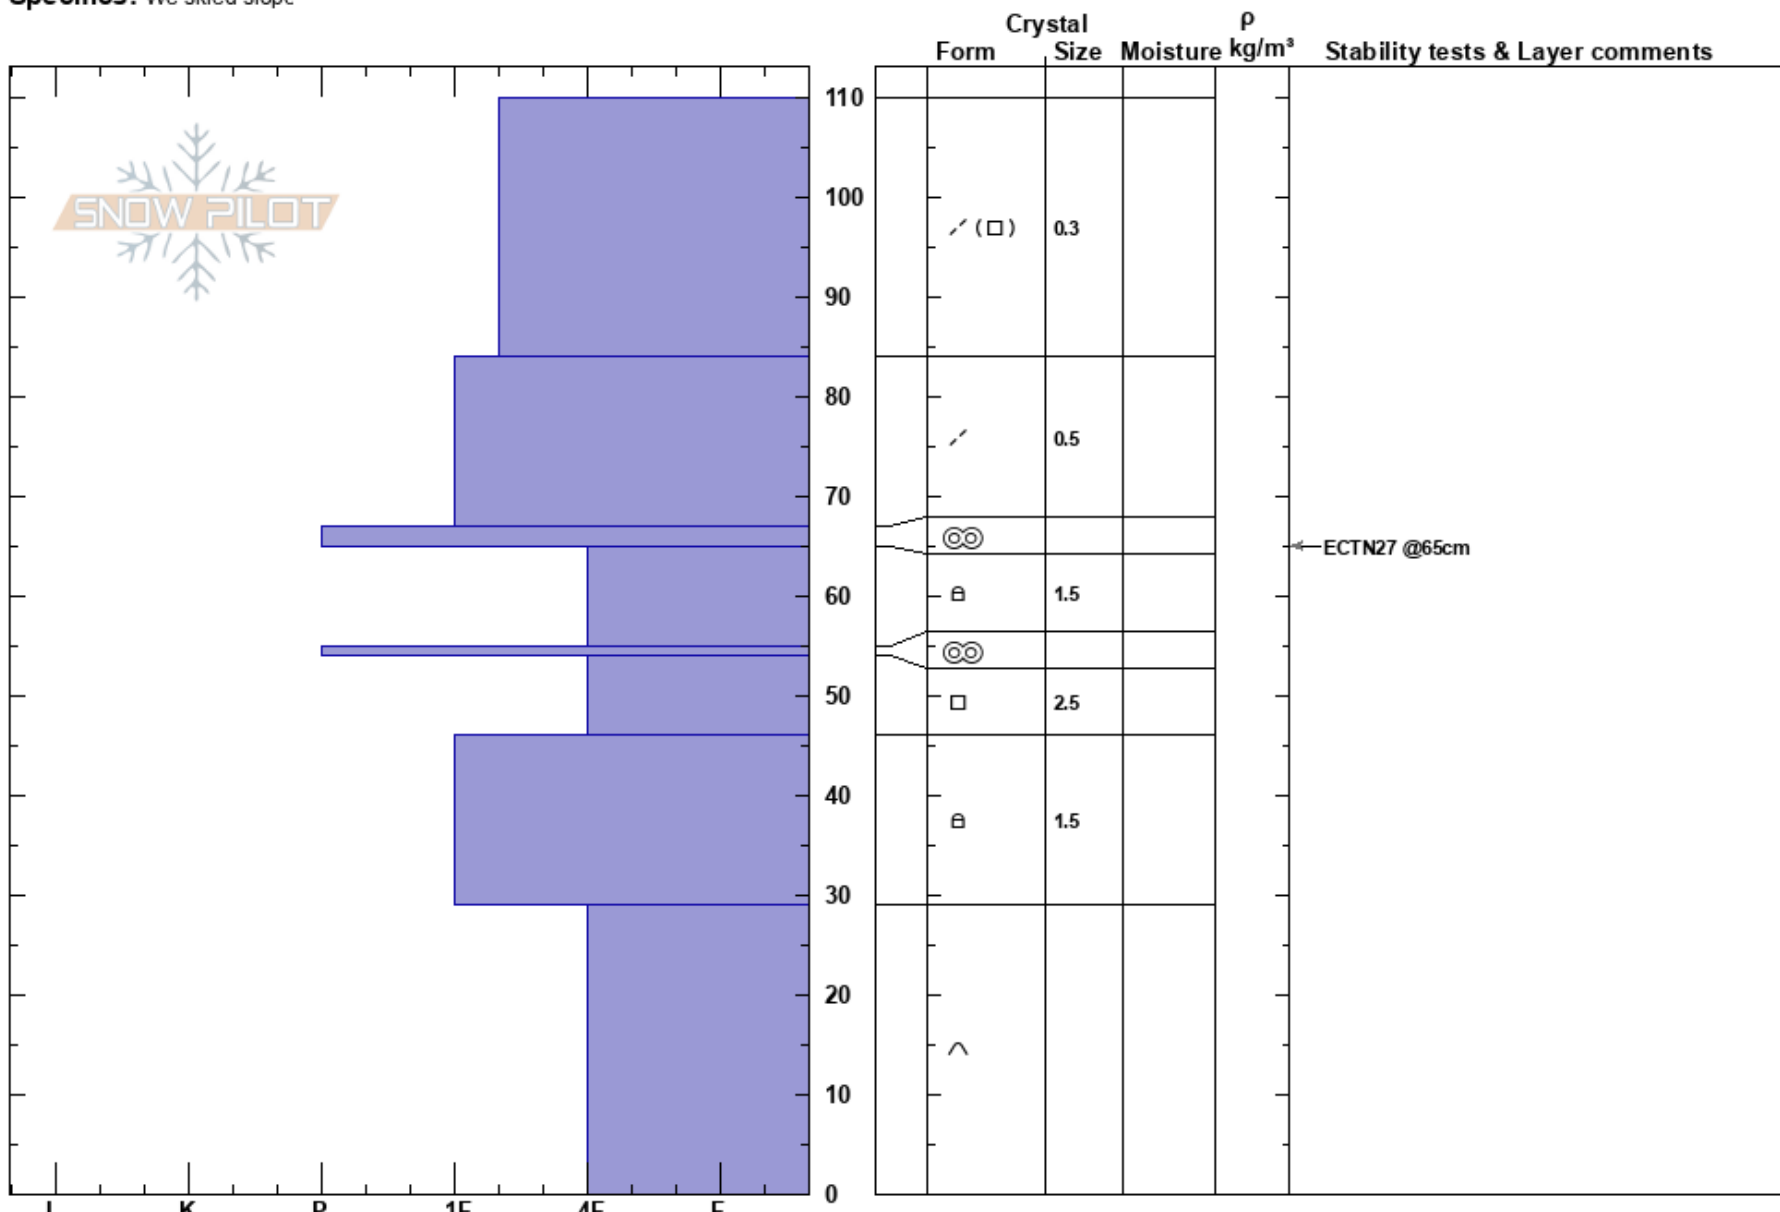

20190201\_Proff  
 Vail/Summit County  
 CO  
**Elevation:** 12100 ft  
**Aspect:** 123°  
**Specifics:** We skied slope

Ron Simenhois  
 02/01/2019 - 12:40pm  
**Co-ord:** 13S 424675W 4389092N  
**Slope Angle:** 28°  
**Wind Loading:** no

**Stability:** Good **HS:**110 **Layer Notes:**  
**Air Temperature:** -3°C  
**Sky Cover:** CLR  
**Precipitation:** NO  
**Wind:** S Light Breeze

**Notes:** This pit is about 15 m from a flank of an avalanche that got triggered by AA a week earlier