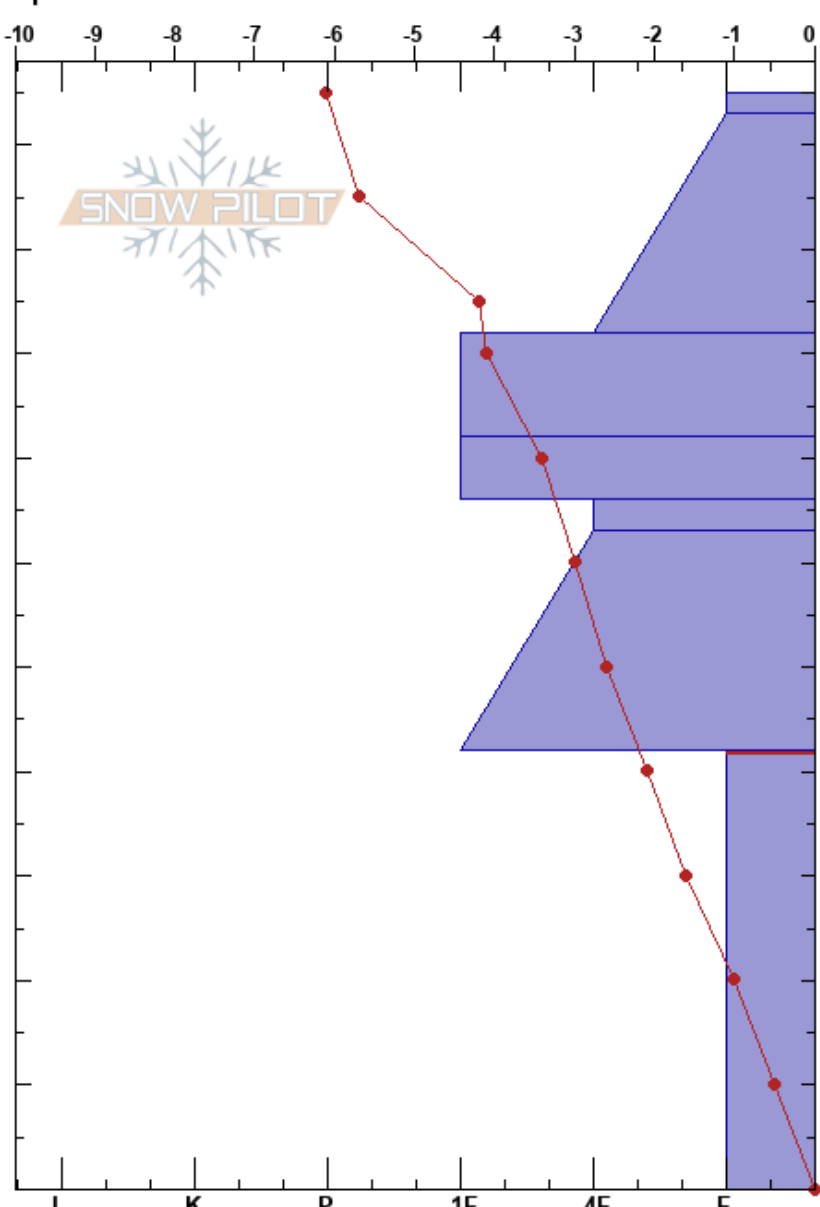

W of Hyalite Reservoir
 Gallatin Range-N
 MT
 Elevation: 7087 ft
 Aspect: N
 Specifics:

Lila Scott
 02/01/2019 - 10:30am
 Co-ord: 45.47460N, -110.97341W
 Slope Angle: 11°
 Wind Loading: no

Stability: Fair
 Air Temperature: 5.8°C
 Sky Cover: FEW
 Precipitation: NO
 Wind: NW Calm

HS:105
 PF:70
 42-0cm: Problematic layer

Height (cm)	Crystal		Moisture	ρ kg/m ³	Stability tests & Layer comments
	Form	Size			
105	/	0.5			
90	/	0.5-1			
80	⊖	0.3			
70	⊖	0.3			
60	∇ (□)	5			
50	⊖	1-2			
40					← CT24, Q1 @42cm ← CT21, Q1 @42cm ← ECTP22 @42cm
20	^	2-5			
0					

Notes: Snow surface was 2mm Surface Hoar. Pit dug in the meadows West of Hyalite Reservoir.