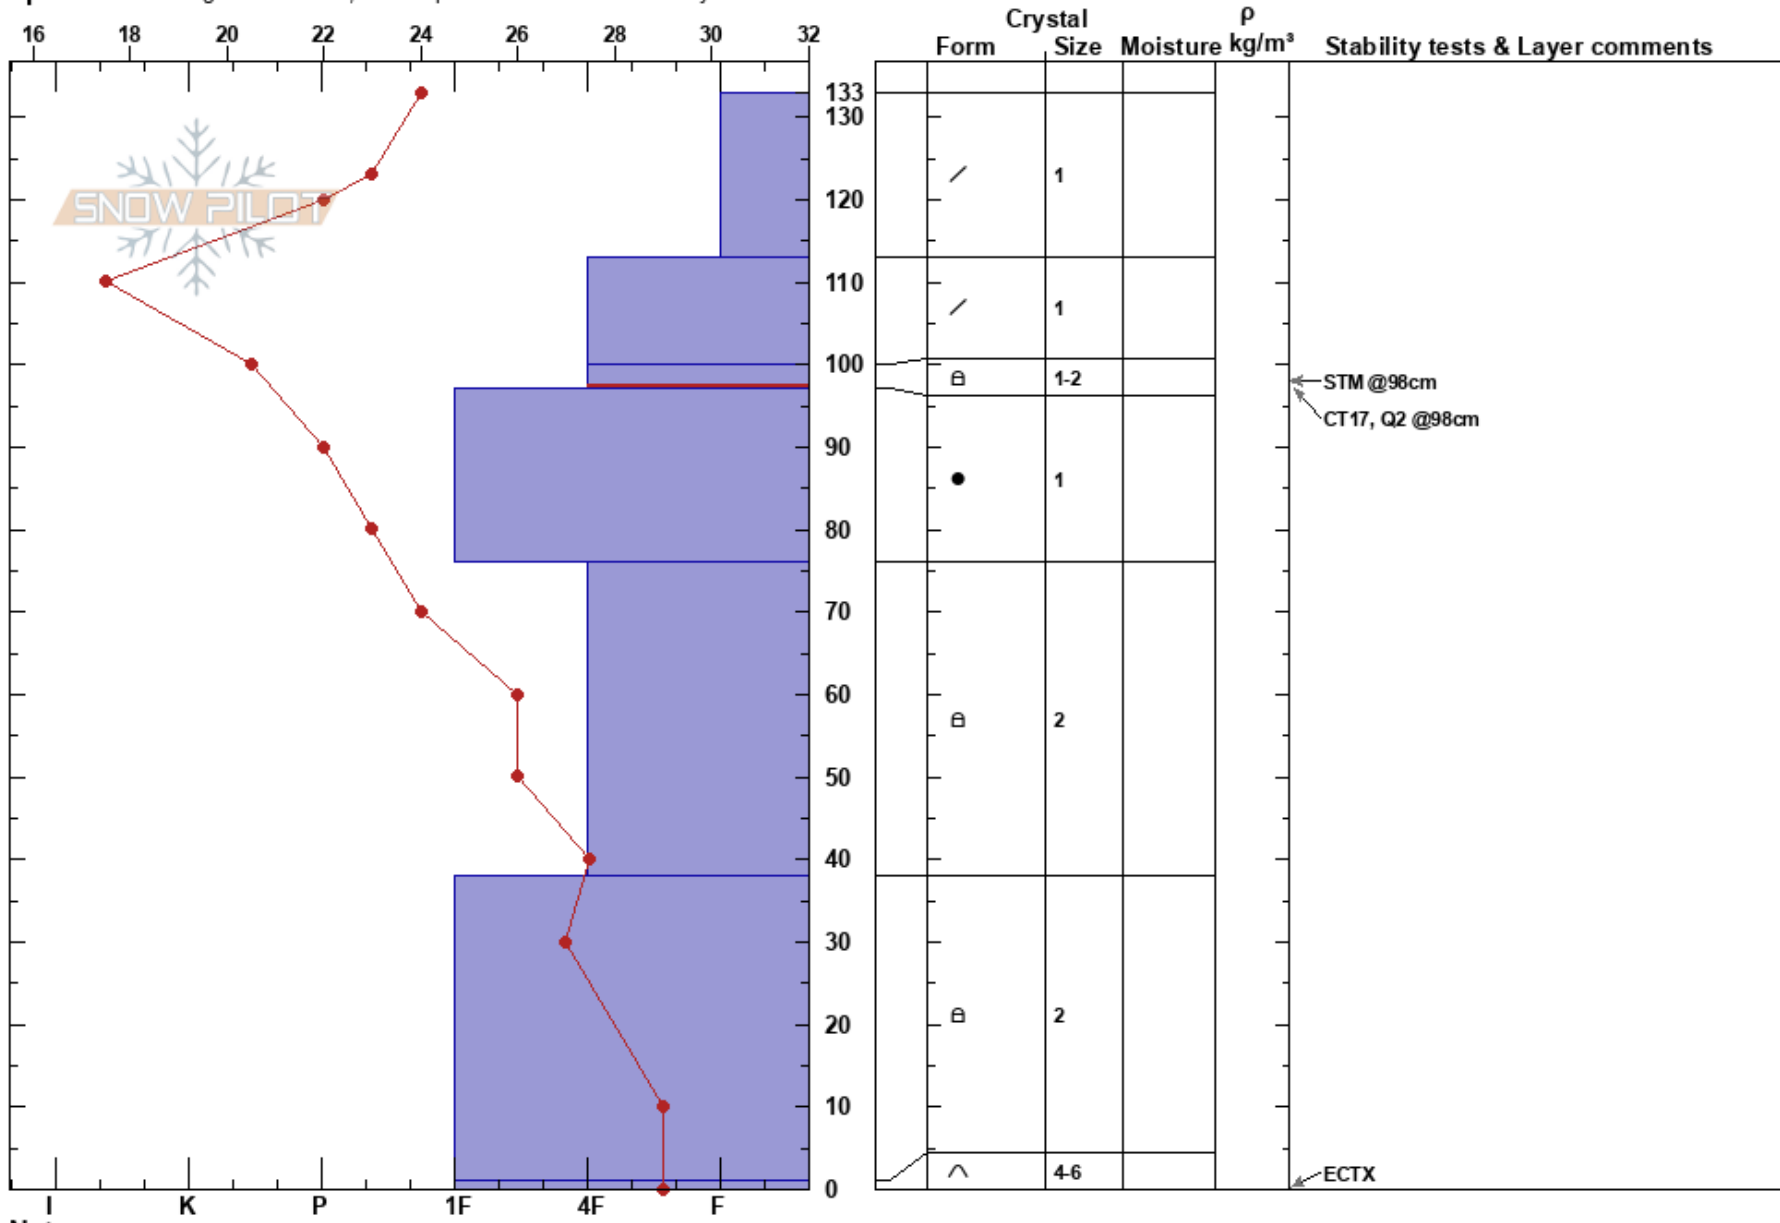

YC North Study Plot
 Madison Range-N
 MT
 Elevation: 8300 ft
 Aspect: N

Noah Hitch
 02/01/2019 - 1:10pm
 Co-ord: 45.24789N, -111.45624W
 Slope Angle: 18°
 Wind Loading:

Stability: Good
 Air Temperature: 35°F
 Sky Cover: BKN
 Precipitation: NO
 Wind: Calm
 HS:133
 PF:35
 PS:10
 100-97cm:Problematic layer

Specifics: Pit dug in a Ski Area; Pit is representative of backcountry

Notes: Pit dug by Noah and Austin.