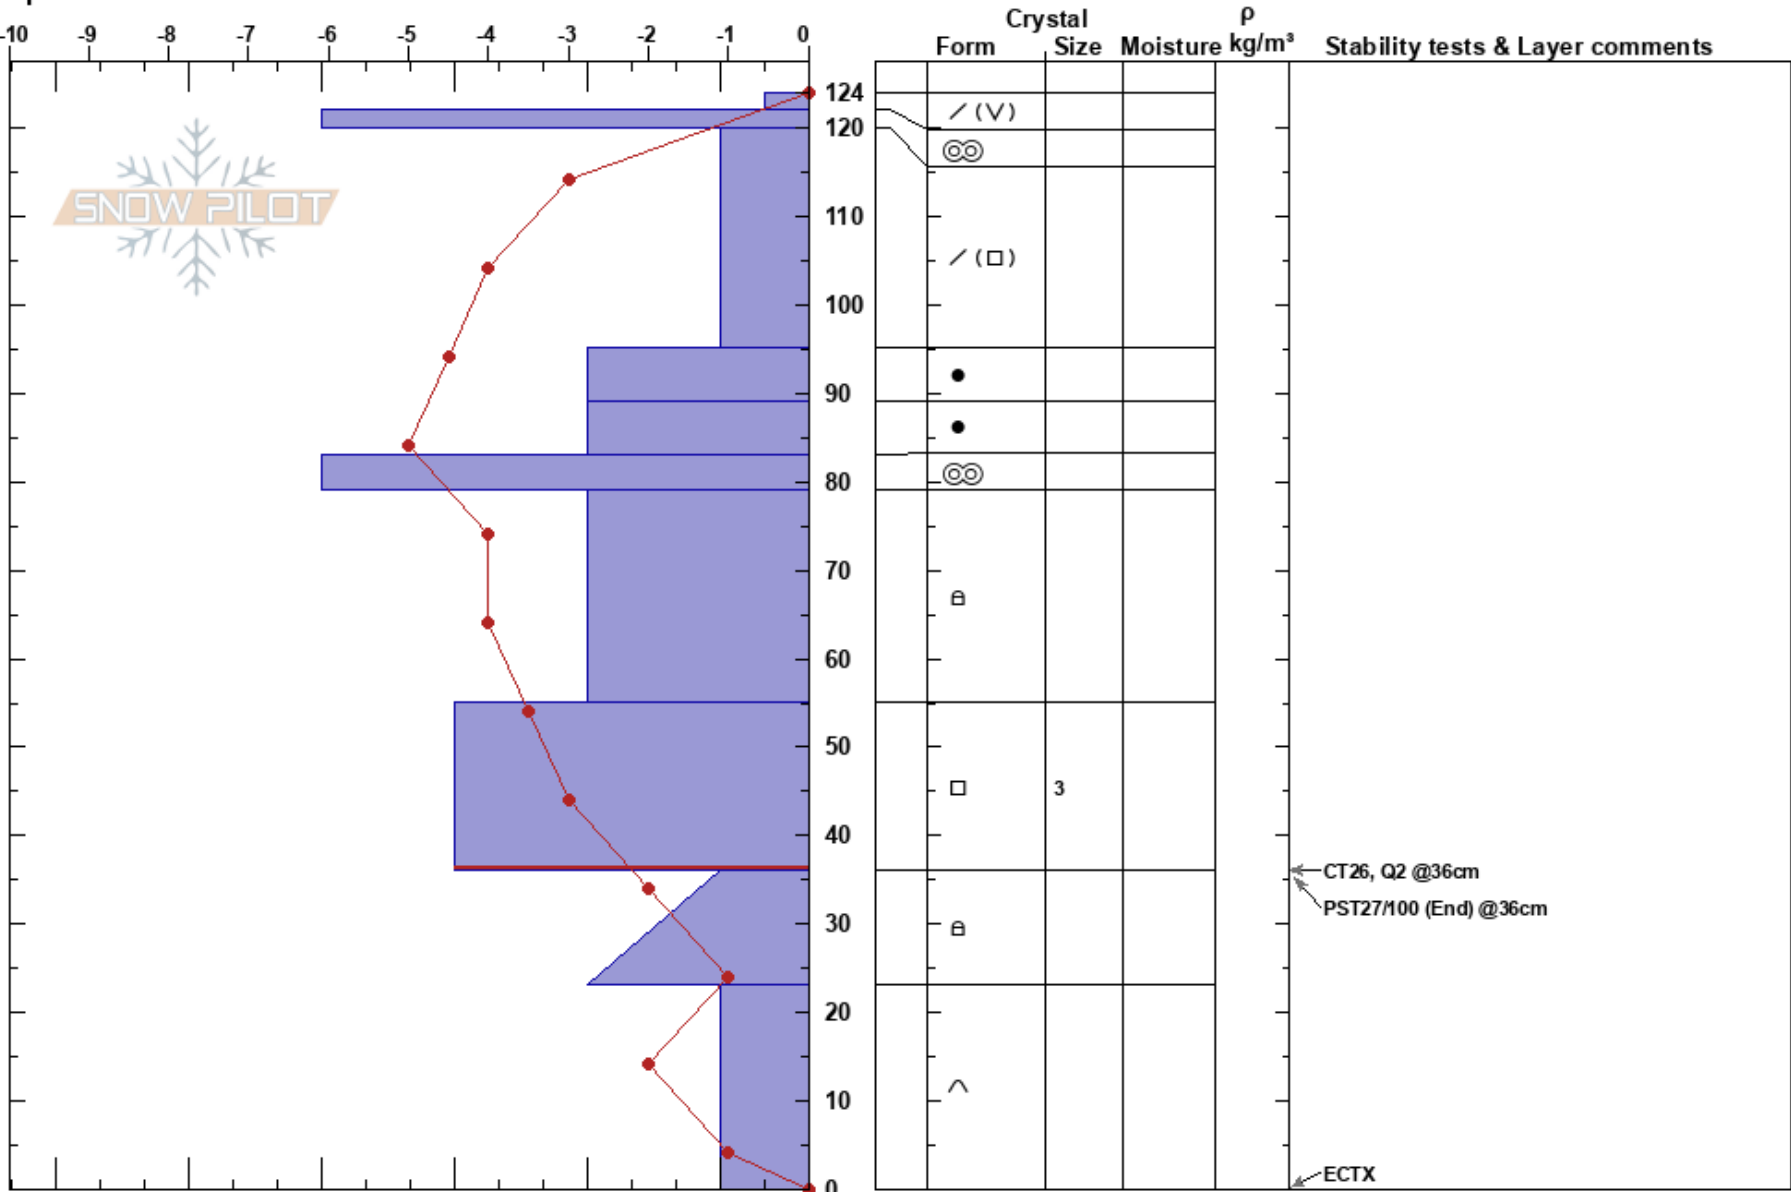

Jenny Bowl
 Rattlesnake Mtns
 MT
 Elevation: 7400 ft
 Aspect: 130°
 Specifics:

Matt Radlowski
 02/01/2019 - 11:30am
 Co-ord: 47.03567N, -113.98796W
 Slope Angle: 32°
 Wind Loading: no

Stability: HS:124 Layer Notes:
 Air Temperature: 4°C PF:30 55-36cm:Problematic layer
 Sky Cover: SCT
 Precipitation: NO
 Wind: Calm