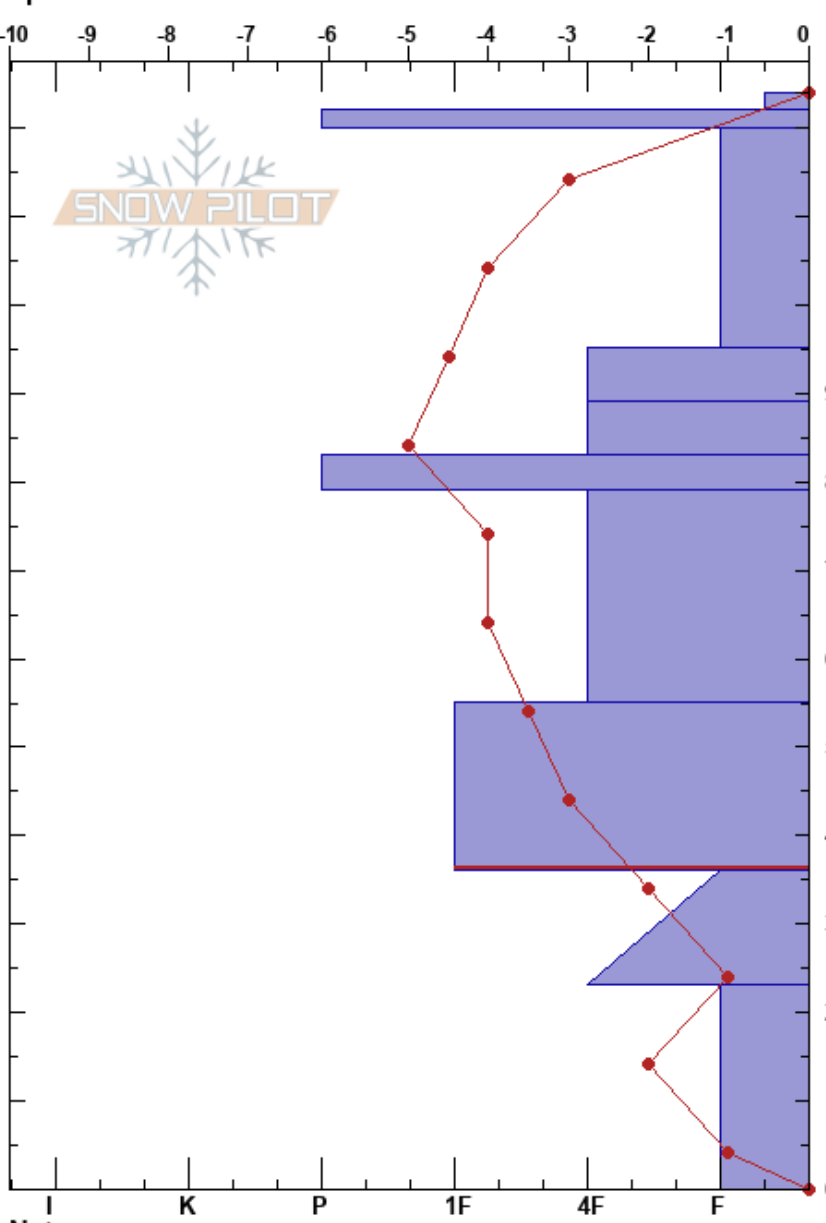

Jenny Bowl
 Rattlesnake Mtns
 MT
 Elevation: 7400 ft
 Aspect: 130°
 Specifics:

Matt Radlowski
 02/01/2019 - 11:30am
 Co-ord: 47.03567N, -113.98796W
 Slope Angle: 32°
 Wind Loading: no

Stability:
 Air Temperature: 4°C
 Sky Cover: SCT
 Precipitation: NO
 Wind: Calm

HS:124
 PF:30 55-36cm:Problematic layer

Height (m)	Crystal		Moisture	ρ kg/m ³	Stability tests & Layer comments
	Form	Size			
124	/ (V)				
120	⊙⊙				
110	/ (□)				
100					
90	•				
85	•				
80	⊙⊙				
70	⊖				
60					
50	□	3			
40					
30	⊖				← CT26, Q2 @36cm ← PST27/100 (End) @36cm
20	^				
10					
0					← ECTX