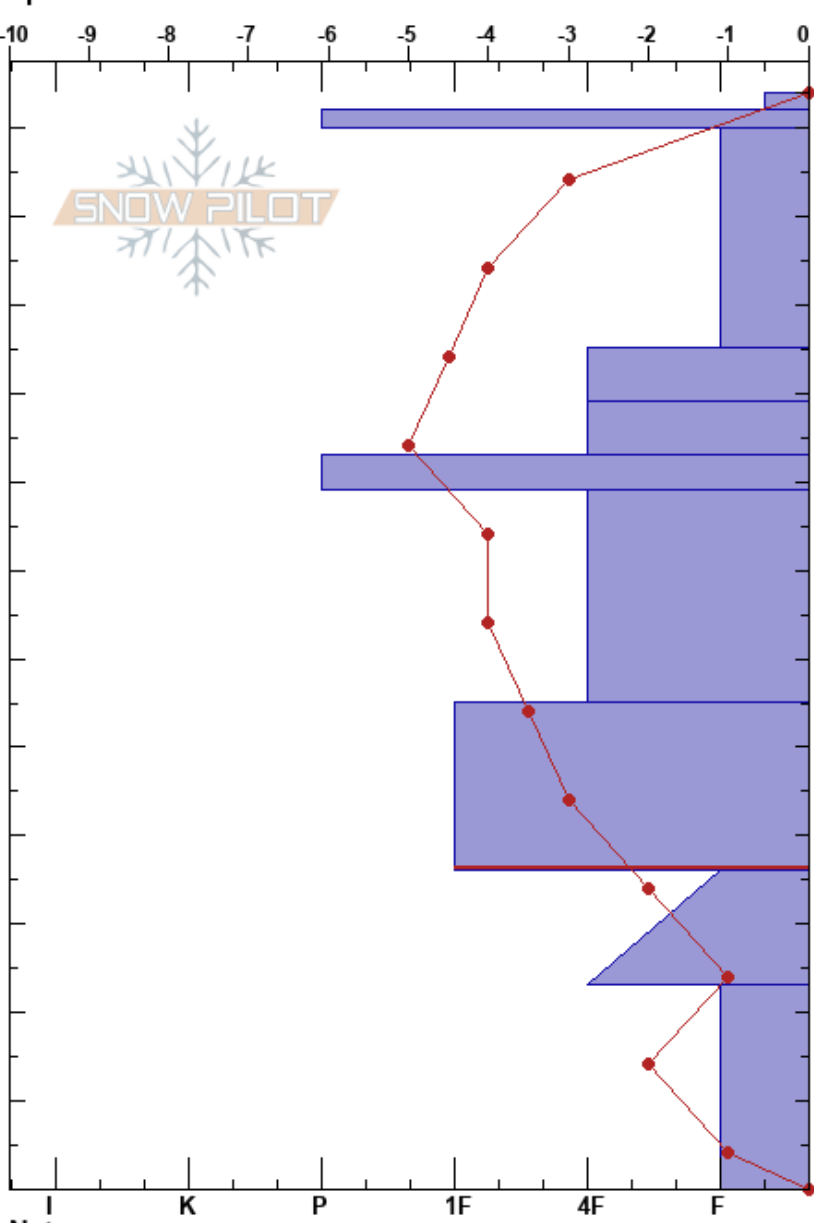

Jenny Bowl  
 Rattlesnake Mtns  
 MT  
 Elevation: 7400 ft  
 Aspect: 130°  
 Specifics:

Matt Radlowski  
 02/01/2019 - 11:30am  
 Co-ord: 47.03567N, -113.98796W  
 Slope Angle: 32°  
 Wind Loading: no

Stability:  
 Air Temperature: 4°C  
 Sky Cover: SCT  
 Precipitation: NO  
 Wind: Calm

HS:124  
 PF:30 55-36cm:Problematic layer

Form	Crystal Size	Moisture	$\rho$ kg/m <sup>3</sup>	Stability tests & Layer comments
/ (V)				
⊙⊙				
/ (□)				
•				
•				
⊙⊙				
⊖				
□	3			
⊖				
^				

CT26, Q2 @36cm  
 PST27/100 (End) @36cm  
 ECTX

Notes: