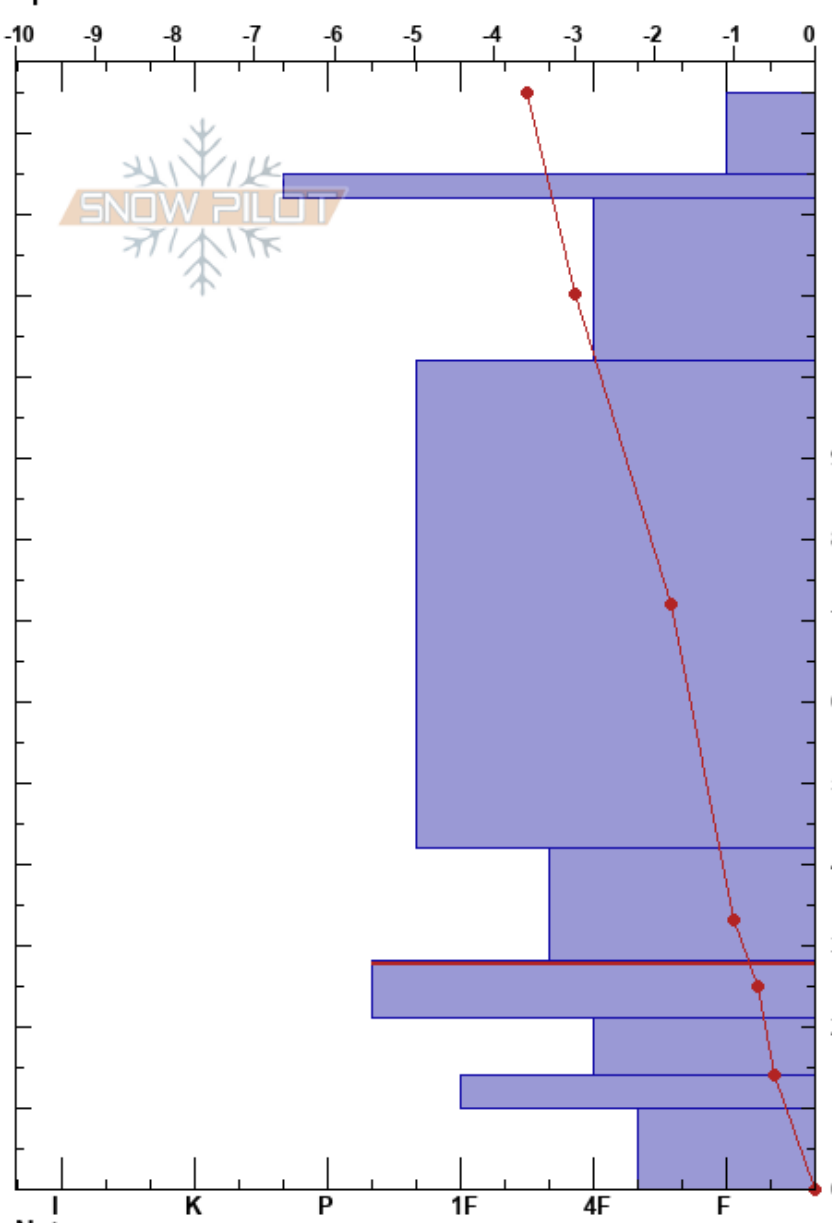

Orlovo, Brezovica
 Central Alps
 Italy
 Elevation: 1700 m
 Aspect: 304°
 Specifics:

Fraser Buffini
 31/01/2019 - 14:50
 Co-ord:
 Slope Angle: 29°
 Wind Loading:

Stability:
 Air Temperature: -2.3°C
 Sky Cover:
 Precipitation: S1
 Wind: SW Light Breeze

HS:135
 Layer Notes:
 28-21cm: Problematic layer

Form	Crystal		ρ kg/m ³	Stability tests & Layer comments
	Size	Moisture		
+	1.5			
-	1.5			
+ (/)	0.5-1			
• (/)	0.5-1.5			
•	0.5			
-	1			
•	1			
○	1.5			
^	1.5			