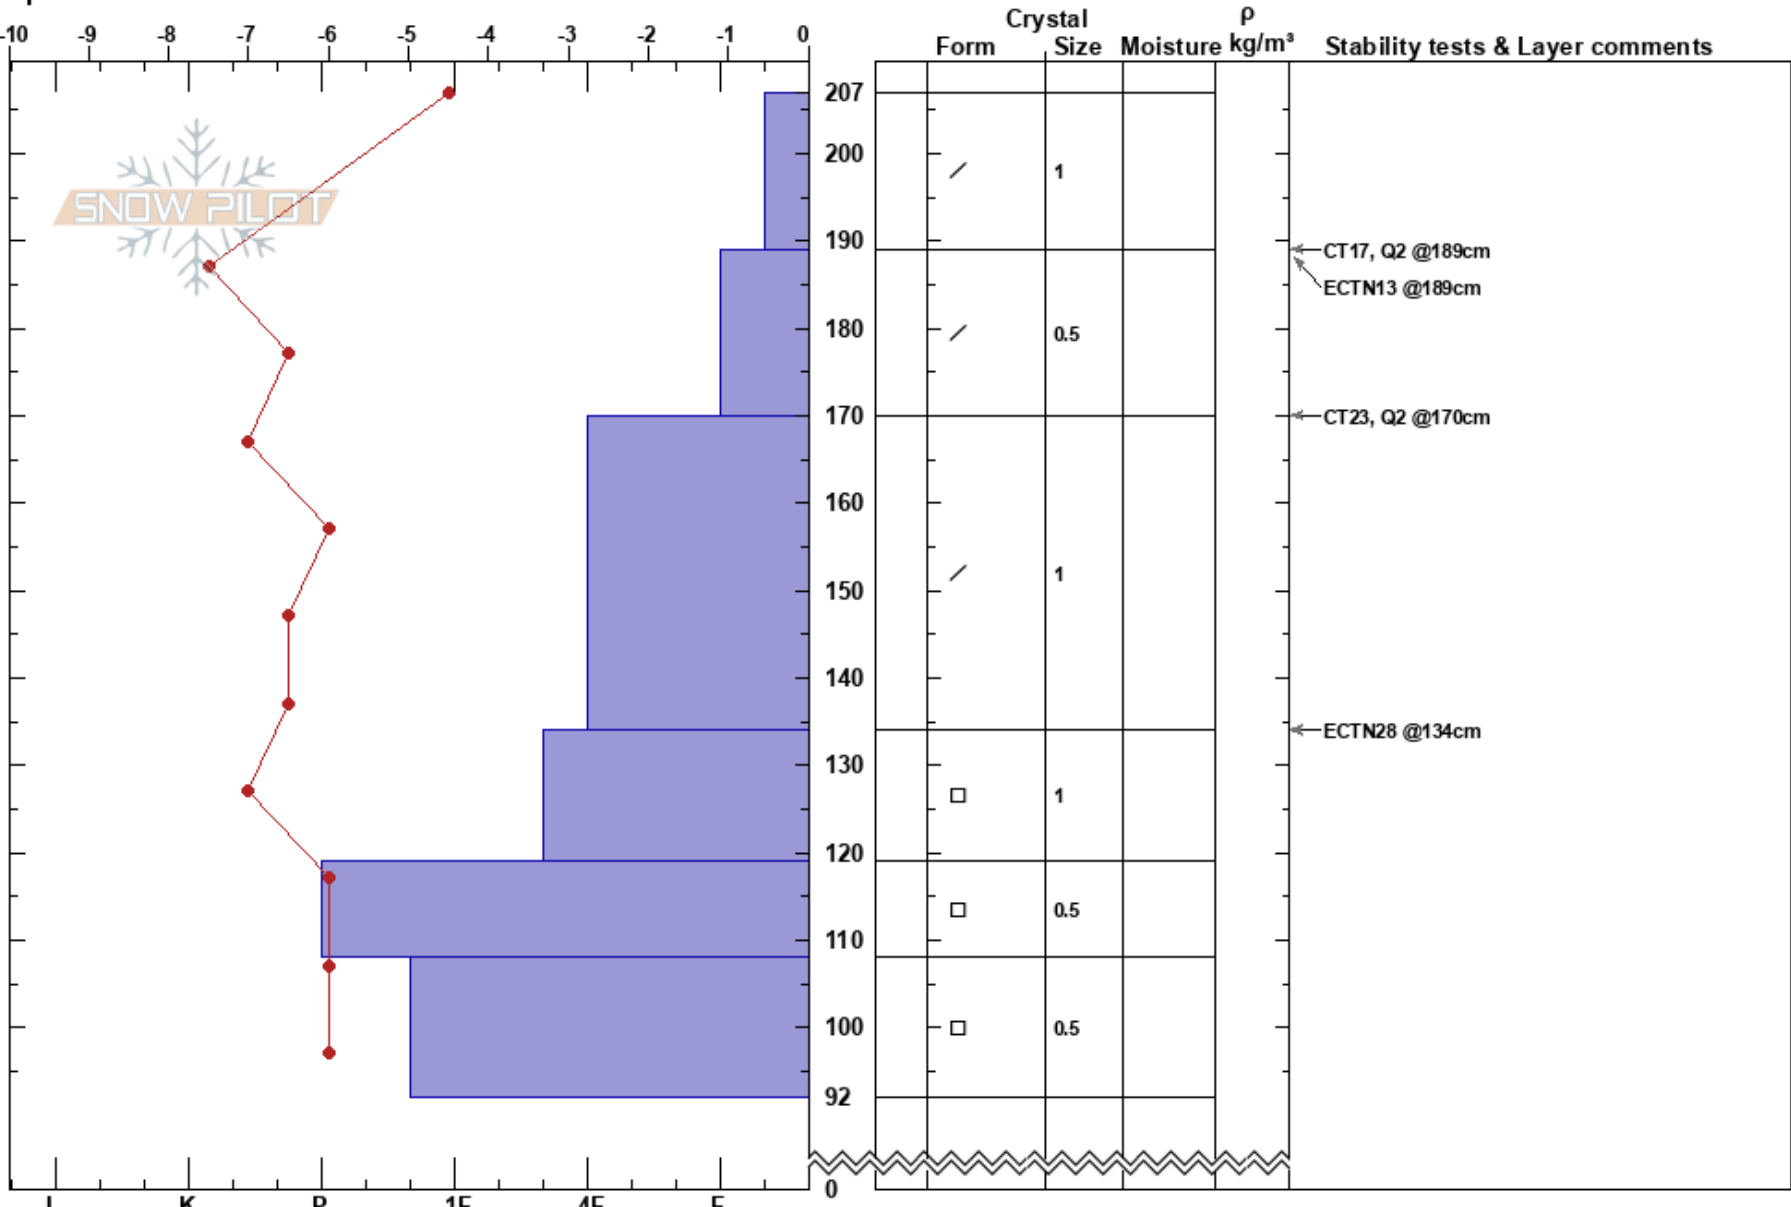

Blackmore Pit
 Gallatin Range-N
 MT
 Elevation: 9130 ft
 Aspect: SE
 Specifics:

John Collis
 01/31/2019 - 3:00pm
 Co-ord: 12T 500339W 5032421N
 Slope Angle: 17°
 Wind Loading: no

Stability:
 Air Temperature: -2°C
 Sky Cover: OVC
 Precipitation: S-1
 Wind: Calm

HS:207 PF:50

Layer Notes:

Notes: