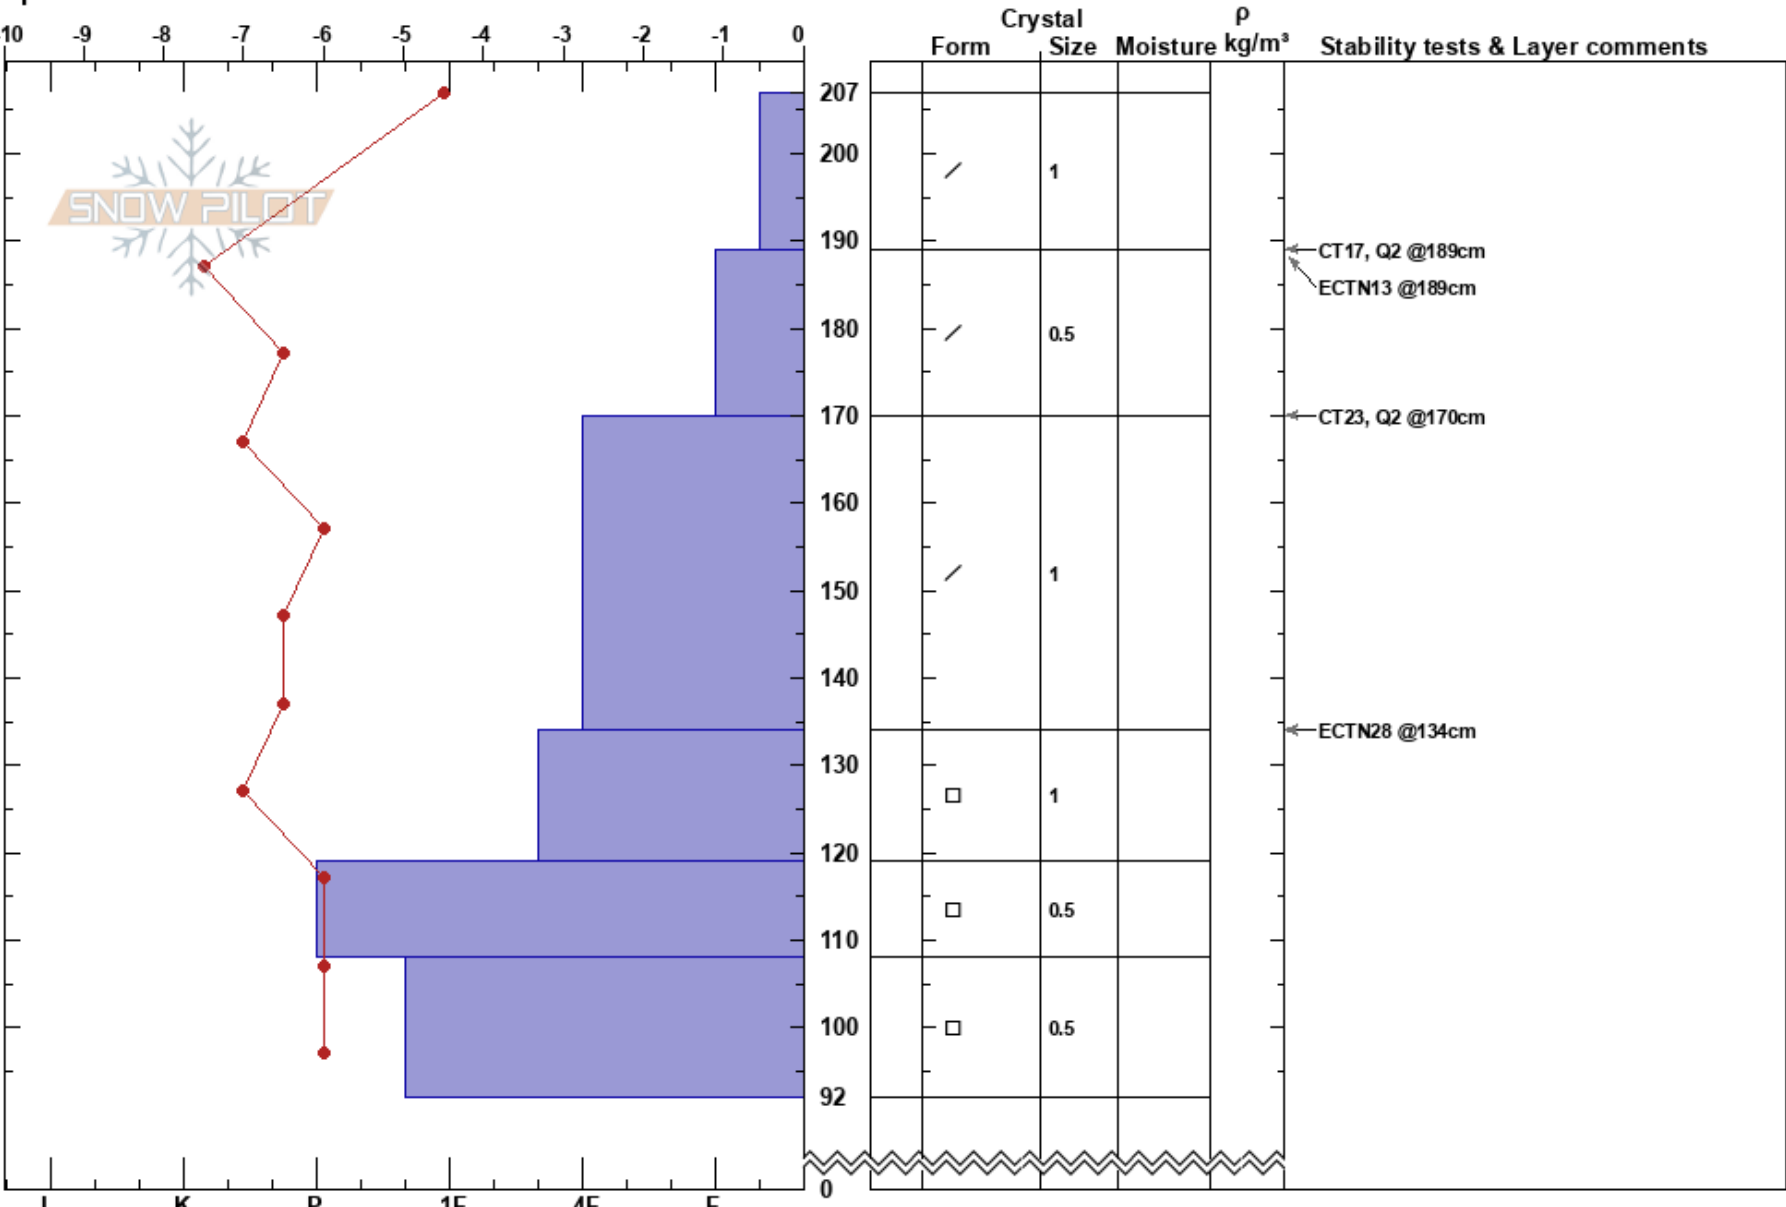

Blackmore Pit  
 Gallatin Range-N  
 MT  
 Elevation: 9130 ft  
 Aspect: SE  
 Specifics:

John Collis  
 01/31/2019 - 3:00pm  
 Co-ord: 12T 500339W 5032421N  
 Slope Angle: 17°  
 Wind Loading: no

Stability:  
 Air Temperature: -2°C  
 Sky Cover: OVC  
 Precipitation: S-1  
 Wind: Calm

HS:207  
 PF:50  
 Layer Notes:

Notes: