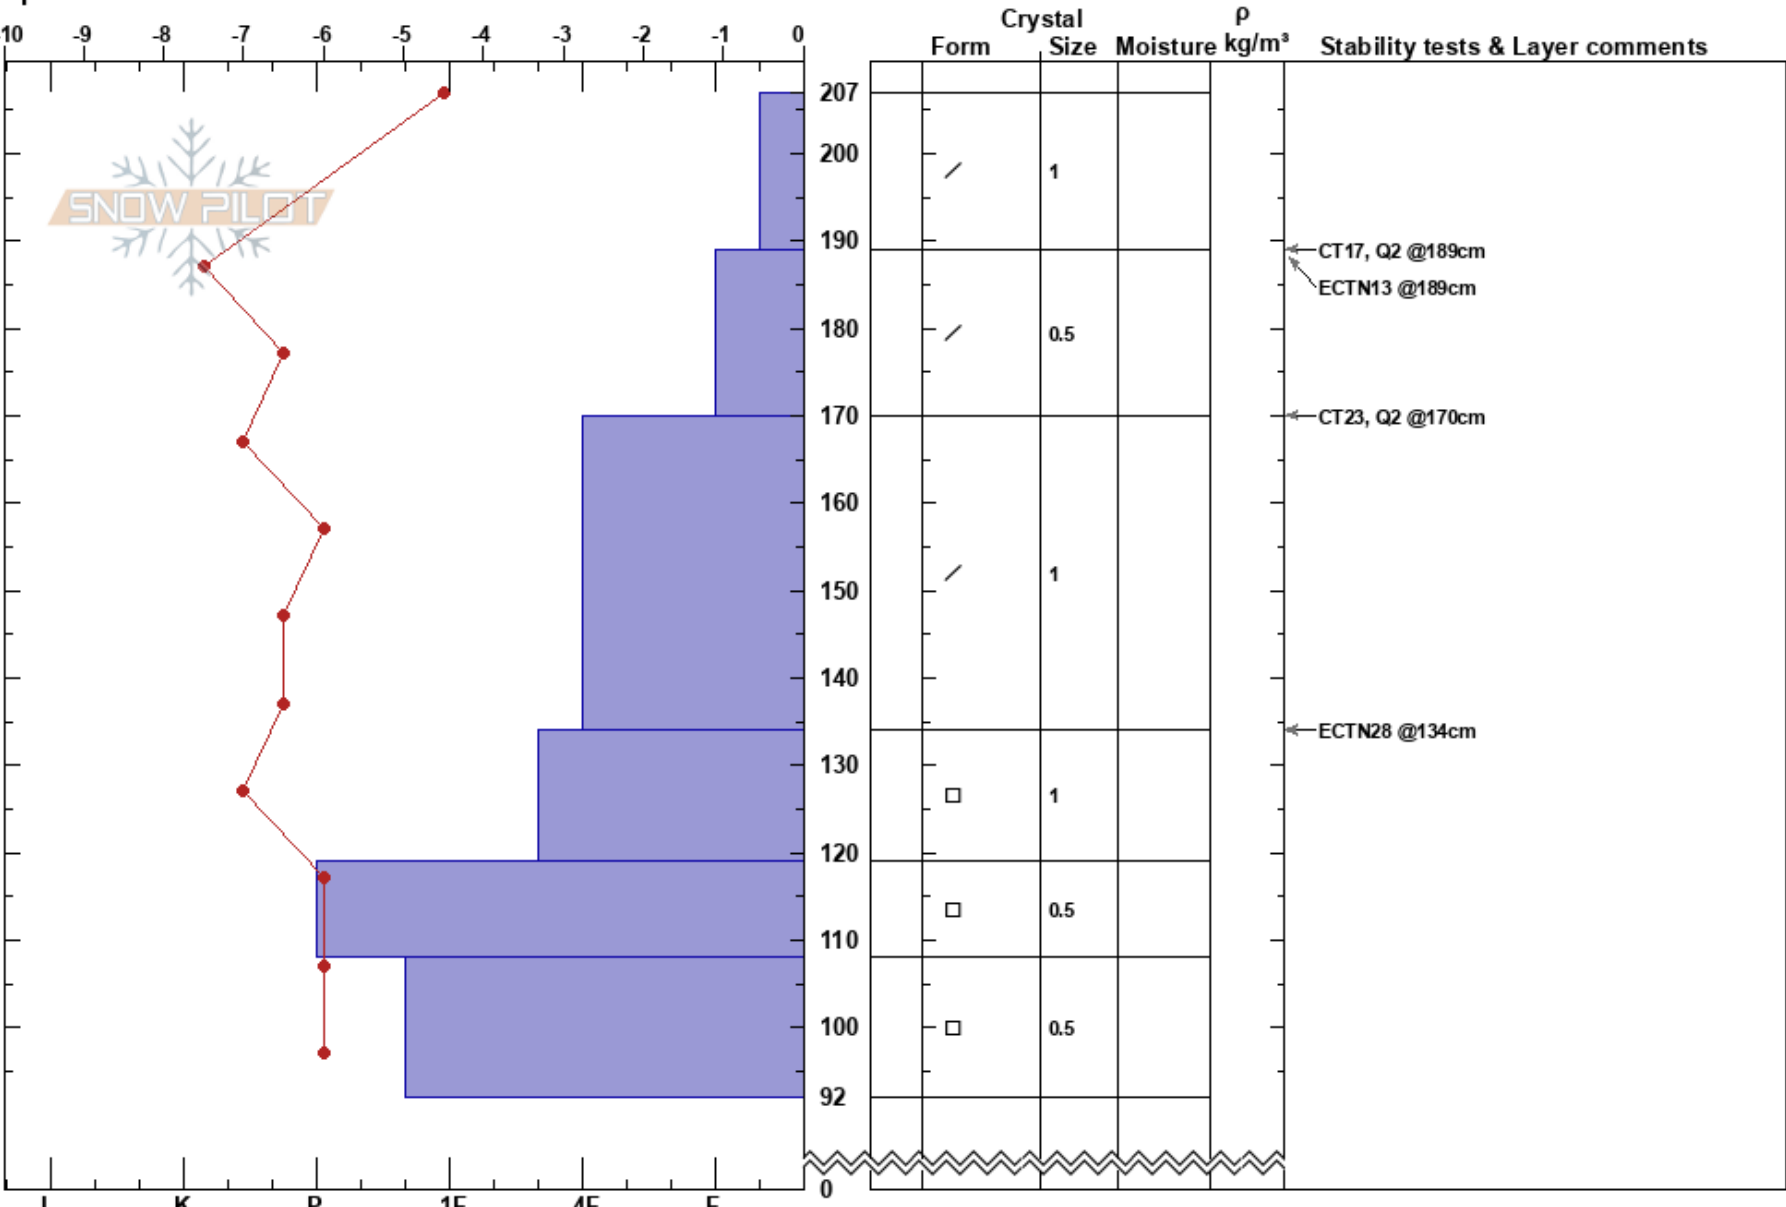

Blackmore Pit
 Gallatin Range-N
 MT
 Elevation: 9130 ft
 Aspect: SE
 Specifics:

John Collis
 01/31/2019 - 3:00pm
 Co-ord: 12T 500339W 5032421N
 Slope Angle: 17°
 Wind Loading: no

Stability:
 Air Temperature: -2°C
 Sky Cover: OVC
 Precipitation: S-1
 Wind: Calm

HS:207
 PF:50
 Layer Notes:

Notes: