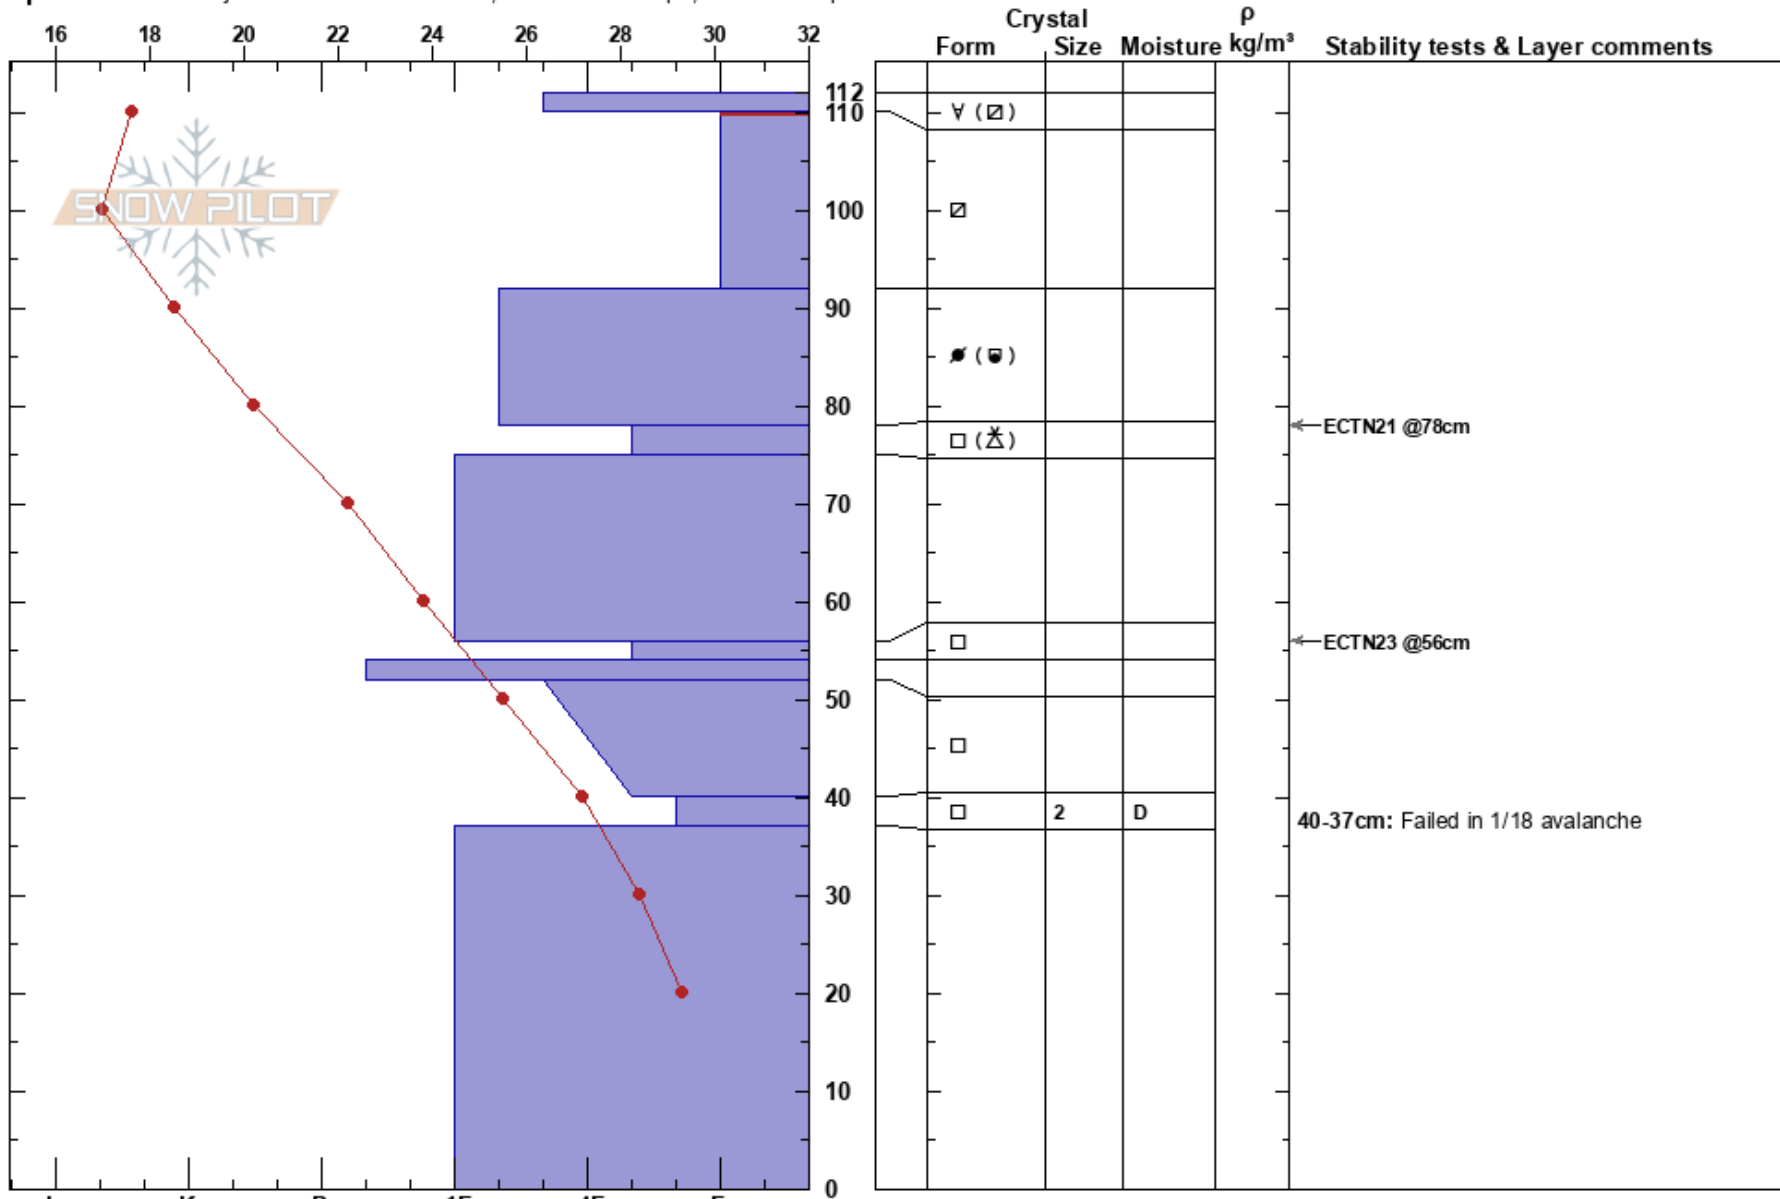

Oscar Mayer E  
 Bear River Range  
 UT  
 Elevation: 8932 ft  
 Aspect: NW

toby weed  
 01/31/2019 - 3:00pm  
 Co-ord: 41.70981N, -111.73496W  
 Slope Angle: 35°  
 Wind Loading: previous

Stability: Good  
 Air Temperature: 30.6°F  
 Sky Cover: CLR  
 Precipitation: NO  
 Wind: NW Light Breeze

HS:112  
 PS: 20  
 110-92cm: Problematic layer  
 40-37cm: Failed in 1/18 avalanche

Specifics: Pit is adjacent to avalanche: crown; Ski tracks on slope; We skied slope

Notes: East of crown of 1/18/19 Oscar Mayer Avalanche, HS-N-O-d3 r3