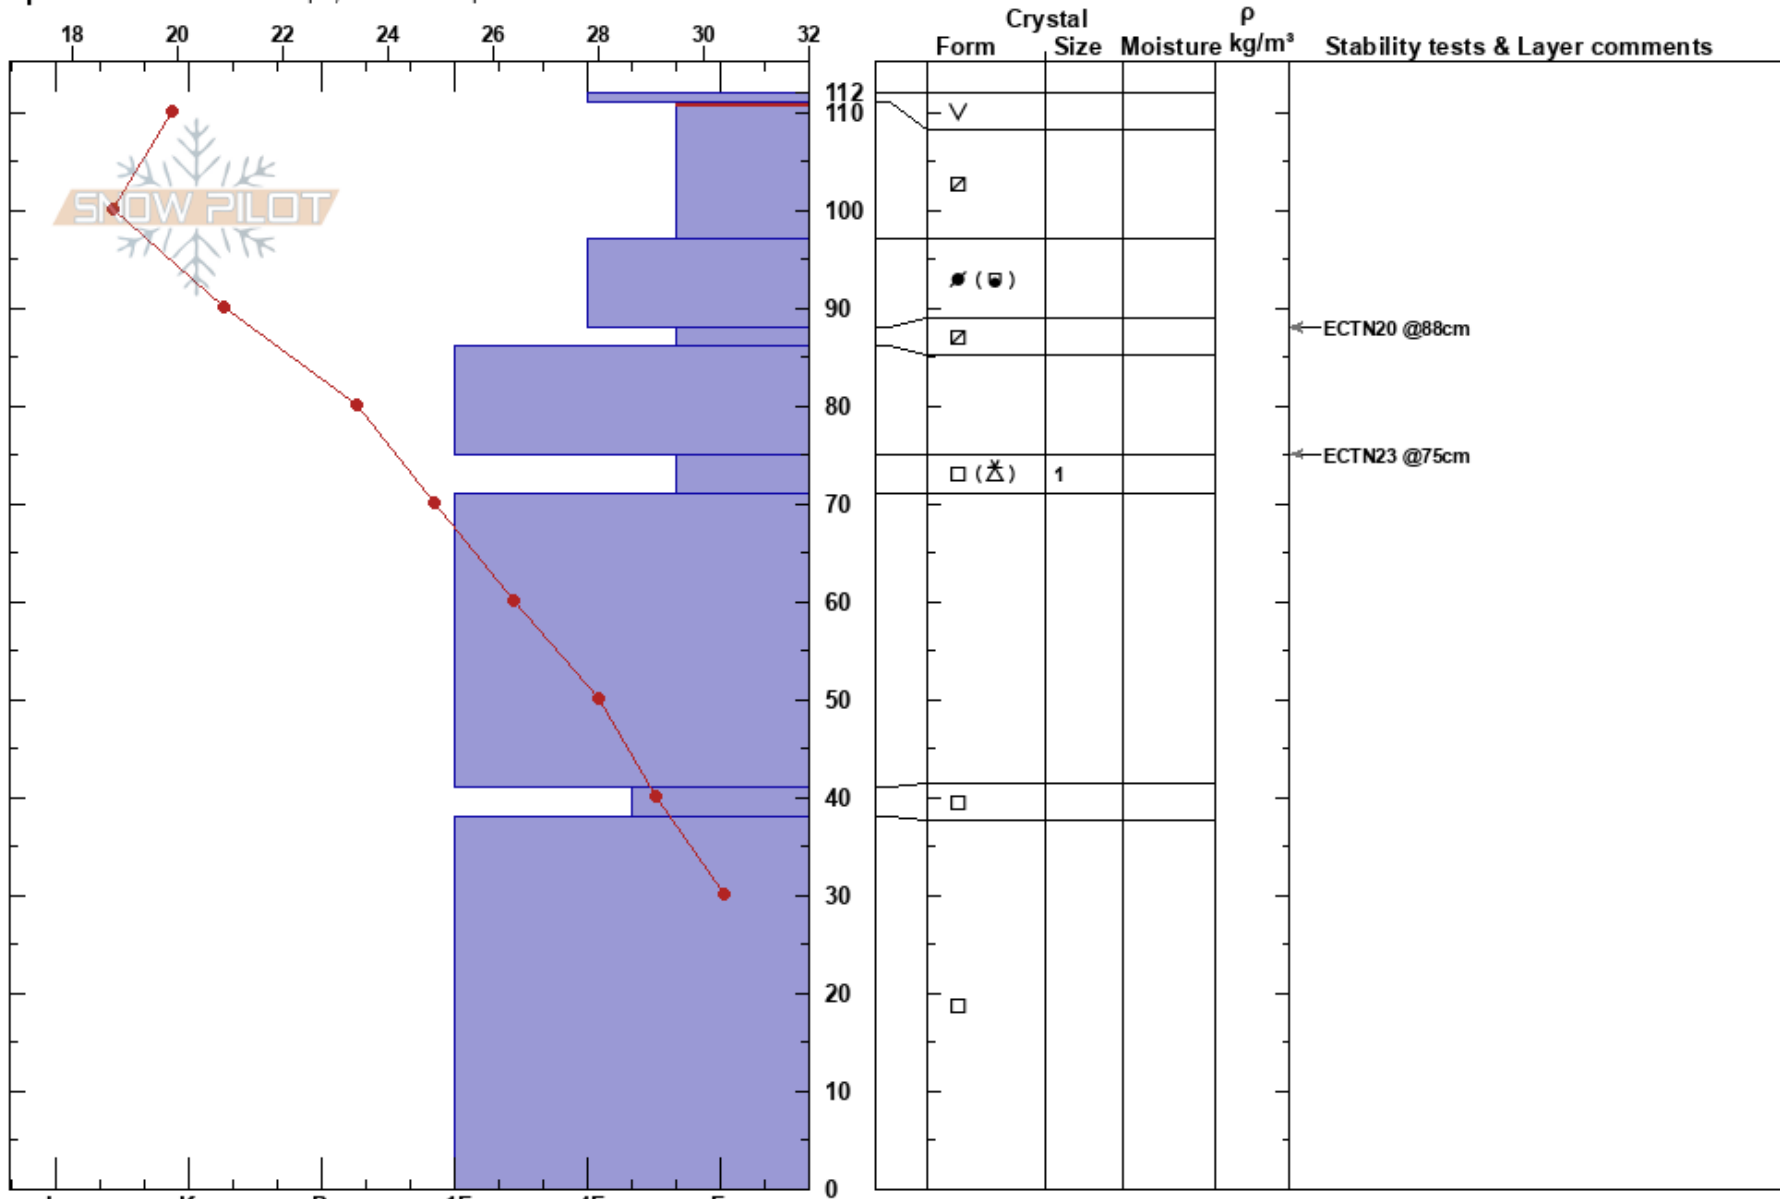

Little Mountain
 Bear River Range
 UT
 Elevation: 7657 ft
 Aspect: W

toby weed
 01/31/2019 - 12:45pm
 Co-ord: 41.71749N, -111.74037W
 Slope Angle: 28°
 Wind Loading: no

Stability: Good
 Air Temperature: 33.8°F
 Sky Cover: CLR
 Precipitation: NO
 Wind: NW Light Breeze

HS:112
 PS: 17 111-97cm:Problematic layer

Layer Notes:

Specifics: Ski tracks on slope; We skied slope

Notes: Sinking into F-4F faceted snow to the ground in areas where snow is shallow (<2')