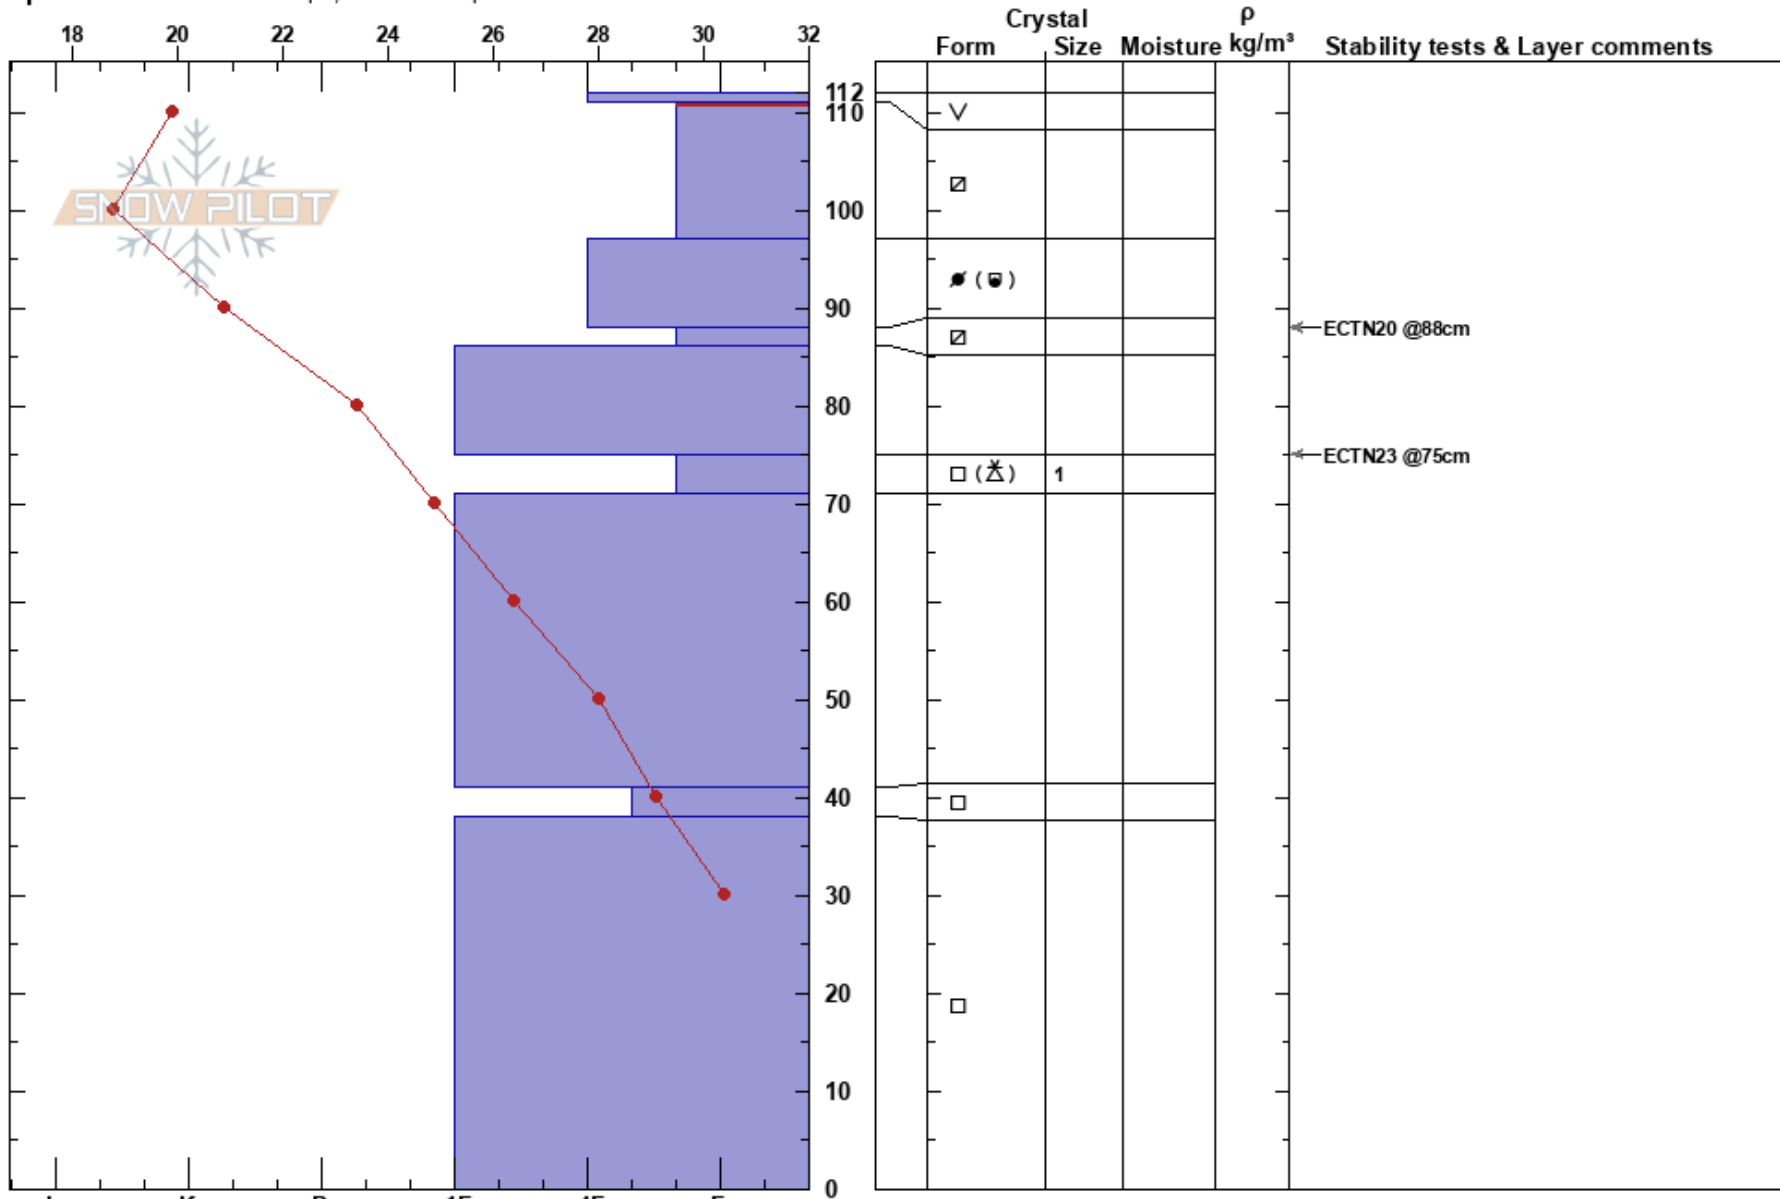

Little Mountain  
 Bear River Range  
 UT  
 Elevation: 7657 ft  
 Aspect: W

toby weed  
 01/31/2019 - 12:45pm  
 Co-ord: 41.71749N, -111.74037W  
 Slope Angle: 28°  
 Wind Loading: no

Stability: Good  
 Air Temperature: 33.8°F  
 Sky Cover: CLR  
 Precipitation: NO  
 Wind: NW Light Breeze

HS:112  
 PS: 17 111-97cm:Problematic layer

Specifics: Ski tracks on slope; We skied slope

Notes: Sinking into F-4F faceted snow to the ground in areas where snow is shallow (<2')