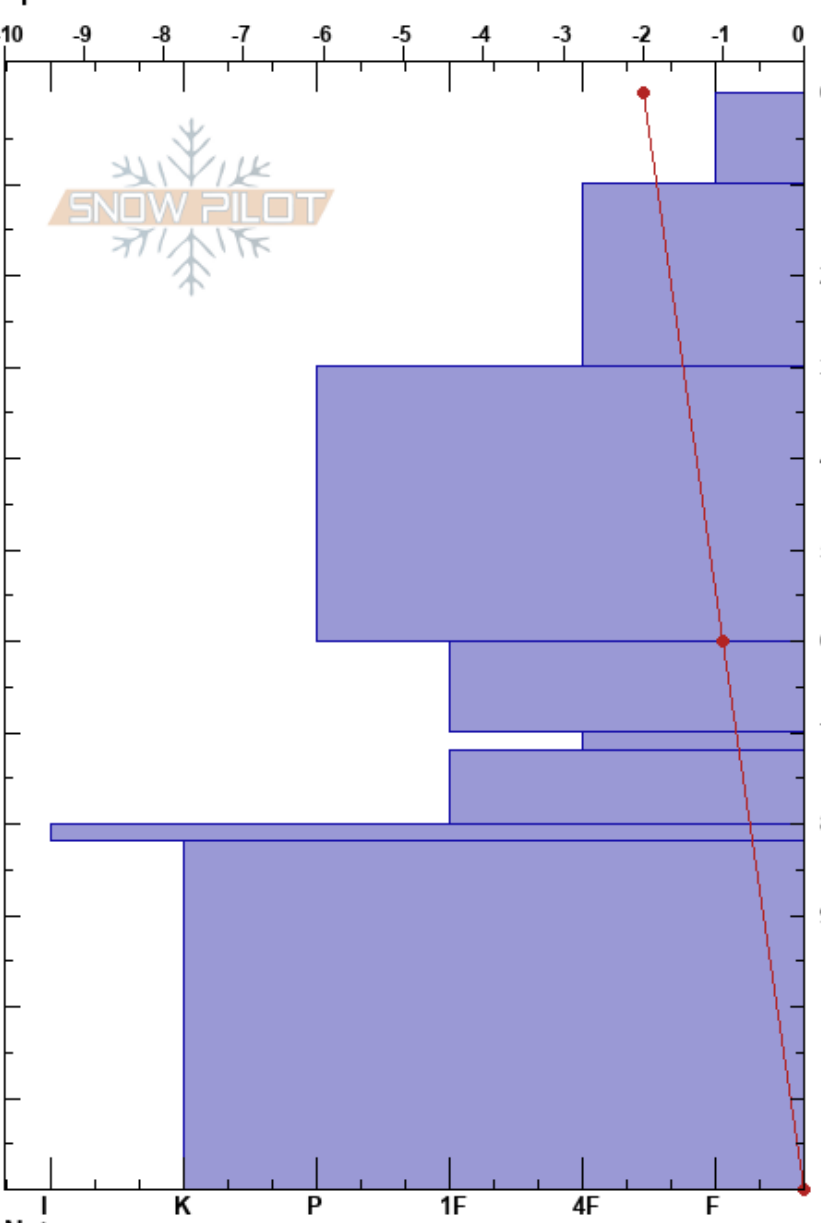

Observasjon Snaufjell
 Sunnmorealps
 Norway
 Elevation: 475 m
 Aspect: NW
 Specifics:

Helge Kvam Karbø
 31/01/2019 - 16:00
 Co-ord: 32V 347921E 6895844N
 Slope Angle: 20°
 Wind Loading: yes

Stability:
 Air Temperature: -4°C
 Sky Cover: BKN
 Precipitation: NO
 Wind: S Light Breeze

Layer Notes:
 80-82cm: Problematic layer

Form	Crystal		ρ kg/m ³	Stability tests & Layer comments
	Size	Moisture		
/			D	
•				
•				
○				
•				
○				
■				
○				

Notes:

I K P 1F 4F F