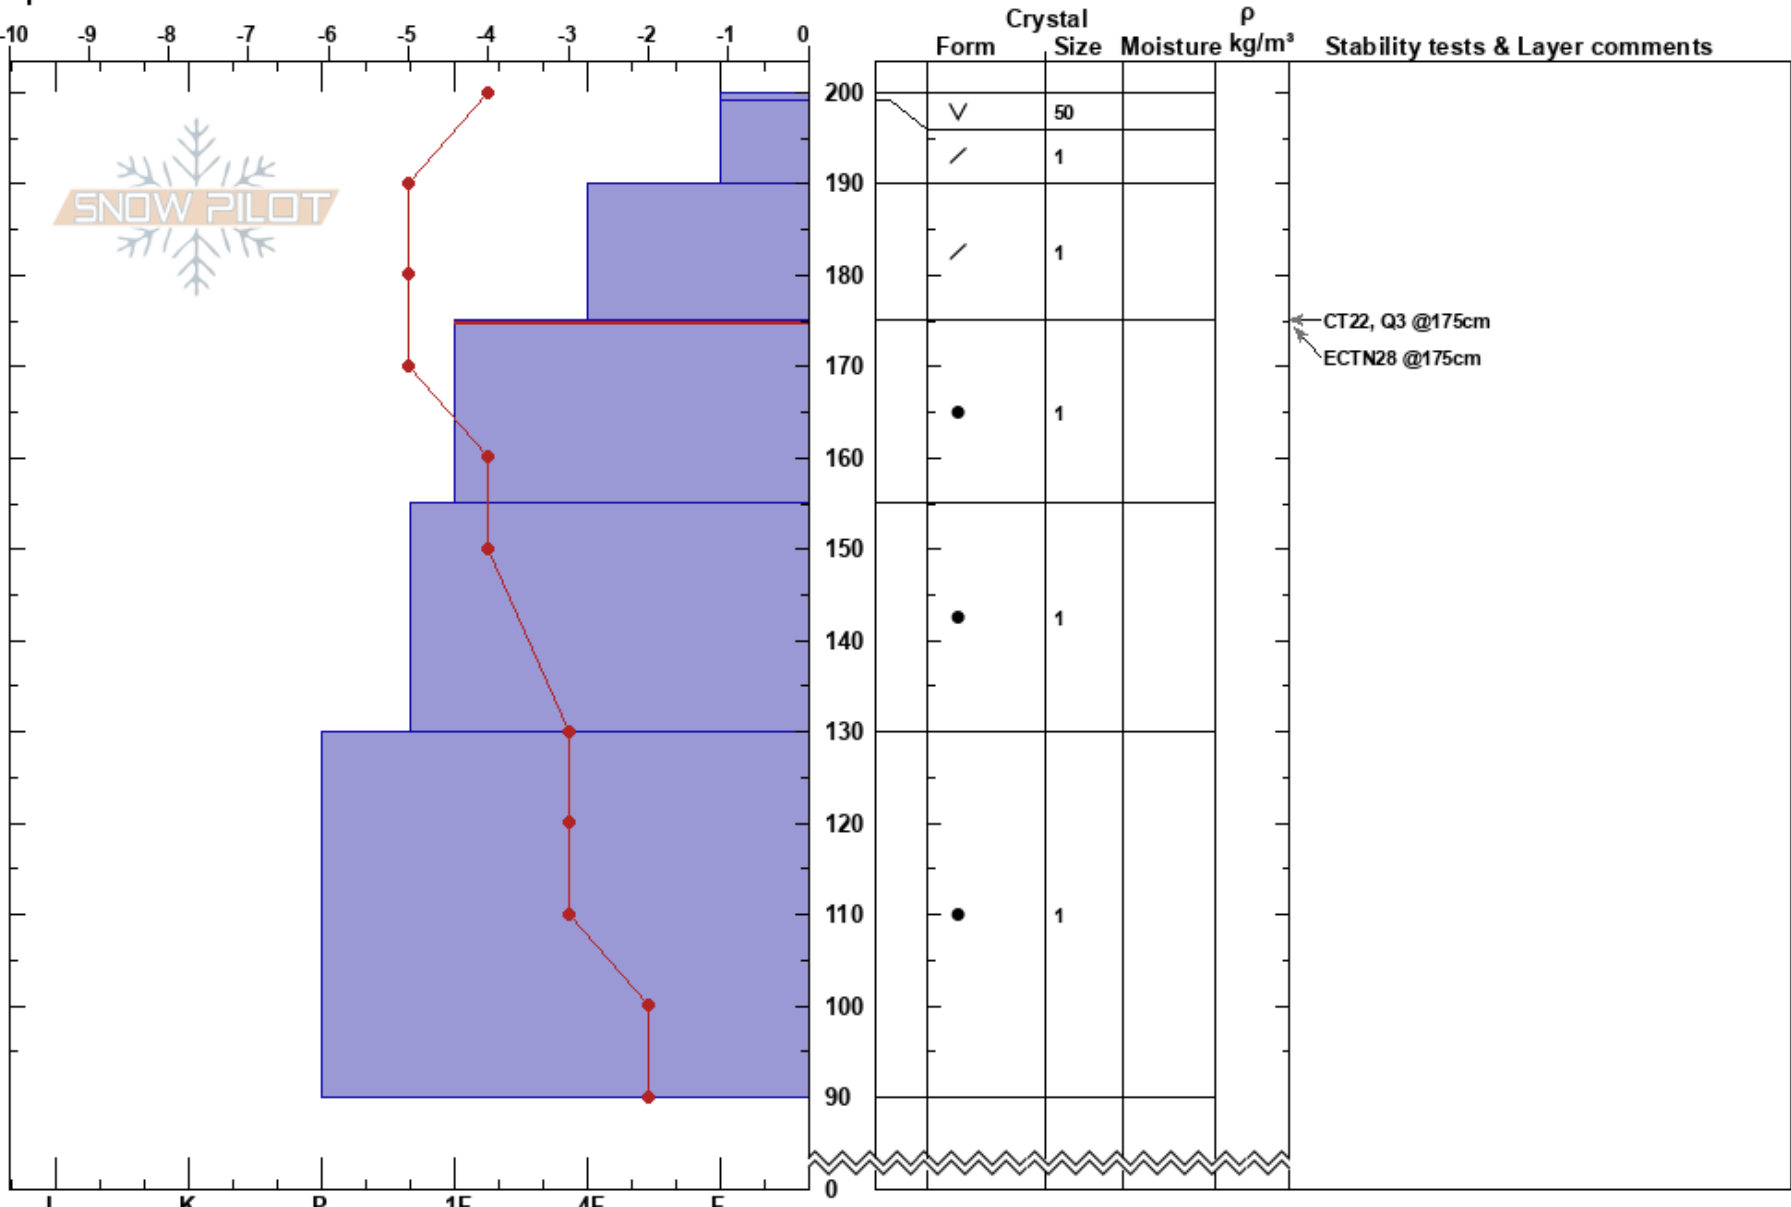

Dominion Peak
 Bitterroot
 MT
 Elevation: 6020 ft
 Aspect: 330°
 Specifics:

Melissa Hendrickson
 01/31/2019 - 11:30am
 Co-ord: 47.36838N, -115.57917W
 Slope Angle: 26°
 Wind Loading: previous

Stability: Good HS:200 Layer Notes:
 Air Temperature: -3°C PS: 15 175-155cm:Problematic layer
 Sky Cover: BKN
 Precipitation: NO
 Wind: SW Light Breeze

Notes: Surface hoar up to 3cm in size on all aspects at this elevation.