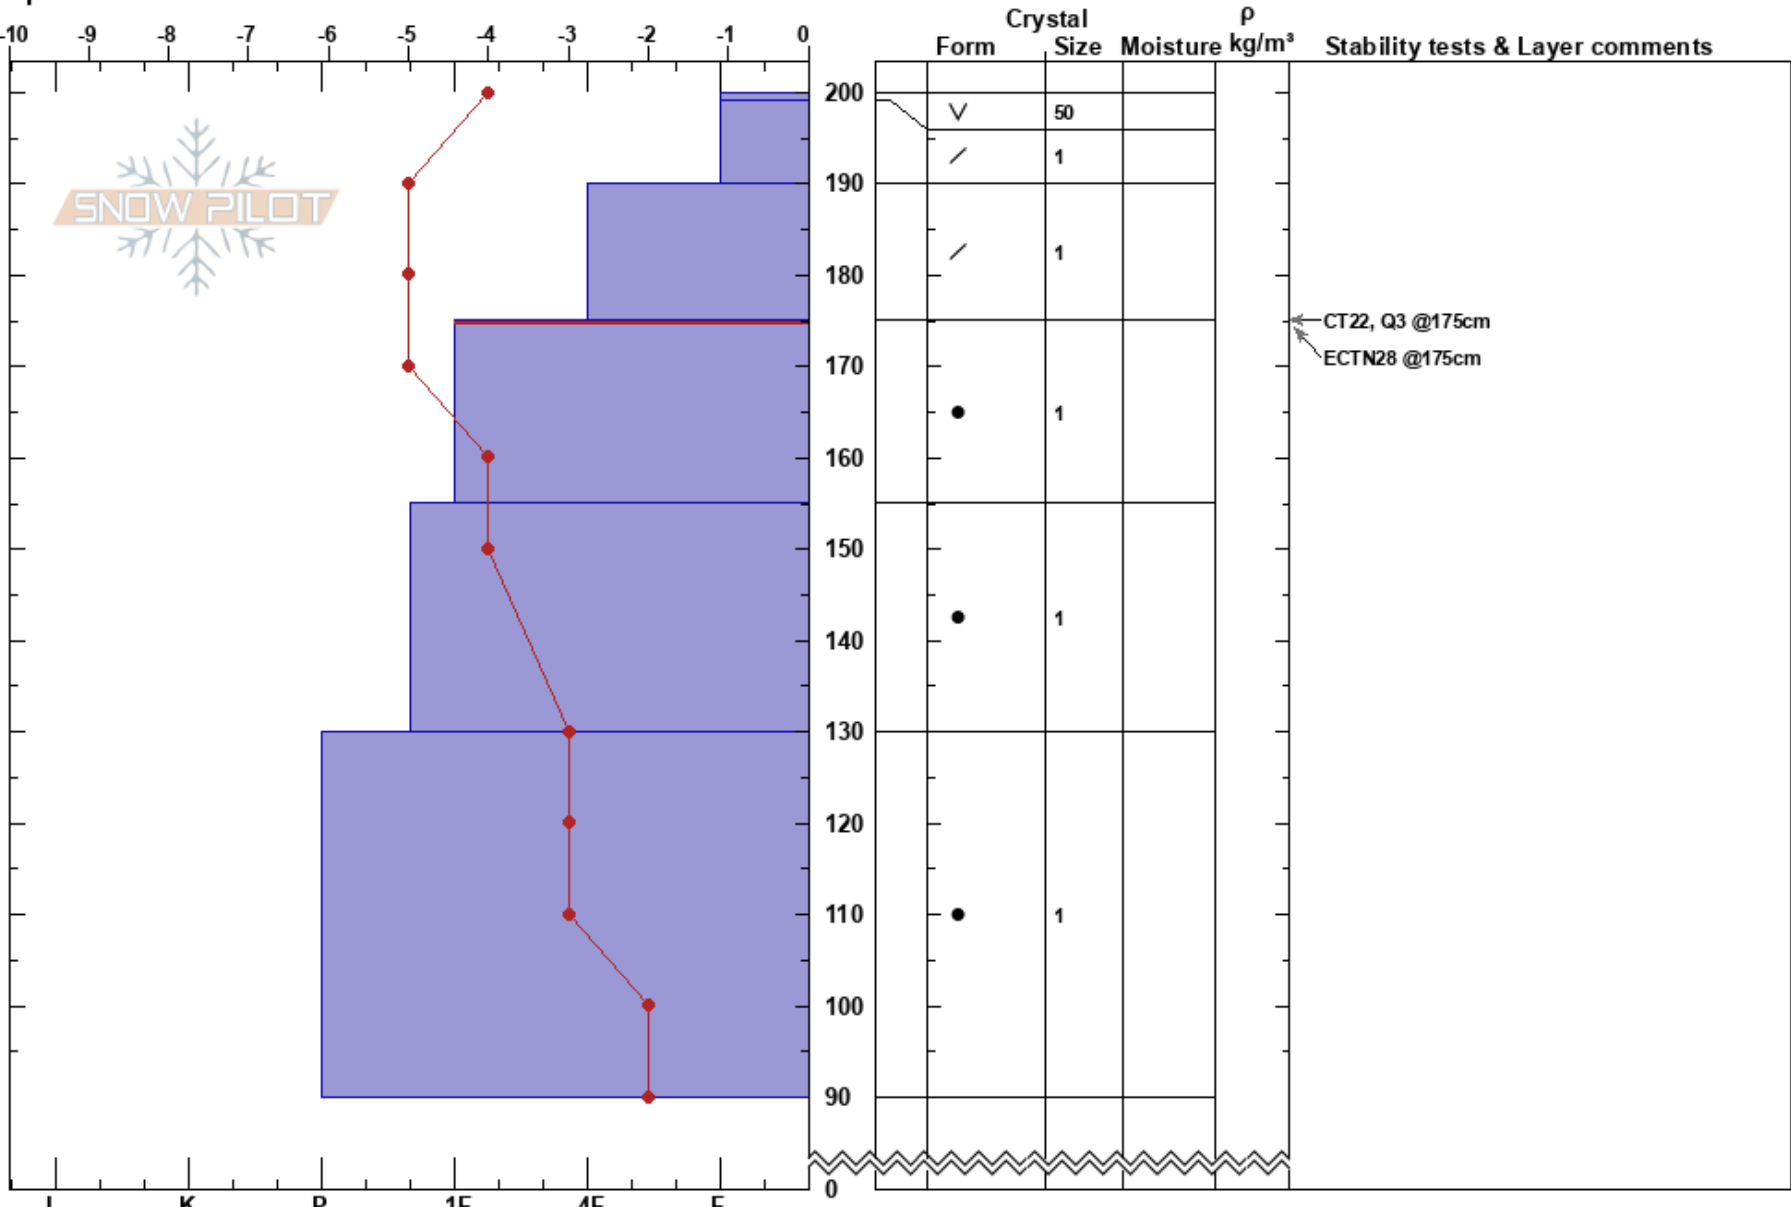

Dominion Peak  
 Bitterroot  
 MT  
 Elevation: 6020 ft  
 Aspect: 330°  
 Specifics:

Melissa Hendrickson  
 01/31/2019 - 11:30am  
 Co-ord: 47.36838N, -115.57917W  
 Slope Angle: 26°  
 Wind Loading: previous

Stability: Good    HS:200    Layer Notes:  
 Air Temperature: -3°C    PS: 15    175-155cm:Problematic layer  
 Sky Cover: BKN  
 Precipitation: NO  
 Wind: SW Light Breeze

**Notes:** Surface hoar up to 3cm in size on all aspects at this elevation.