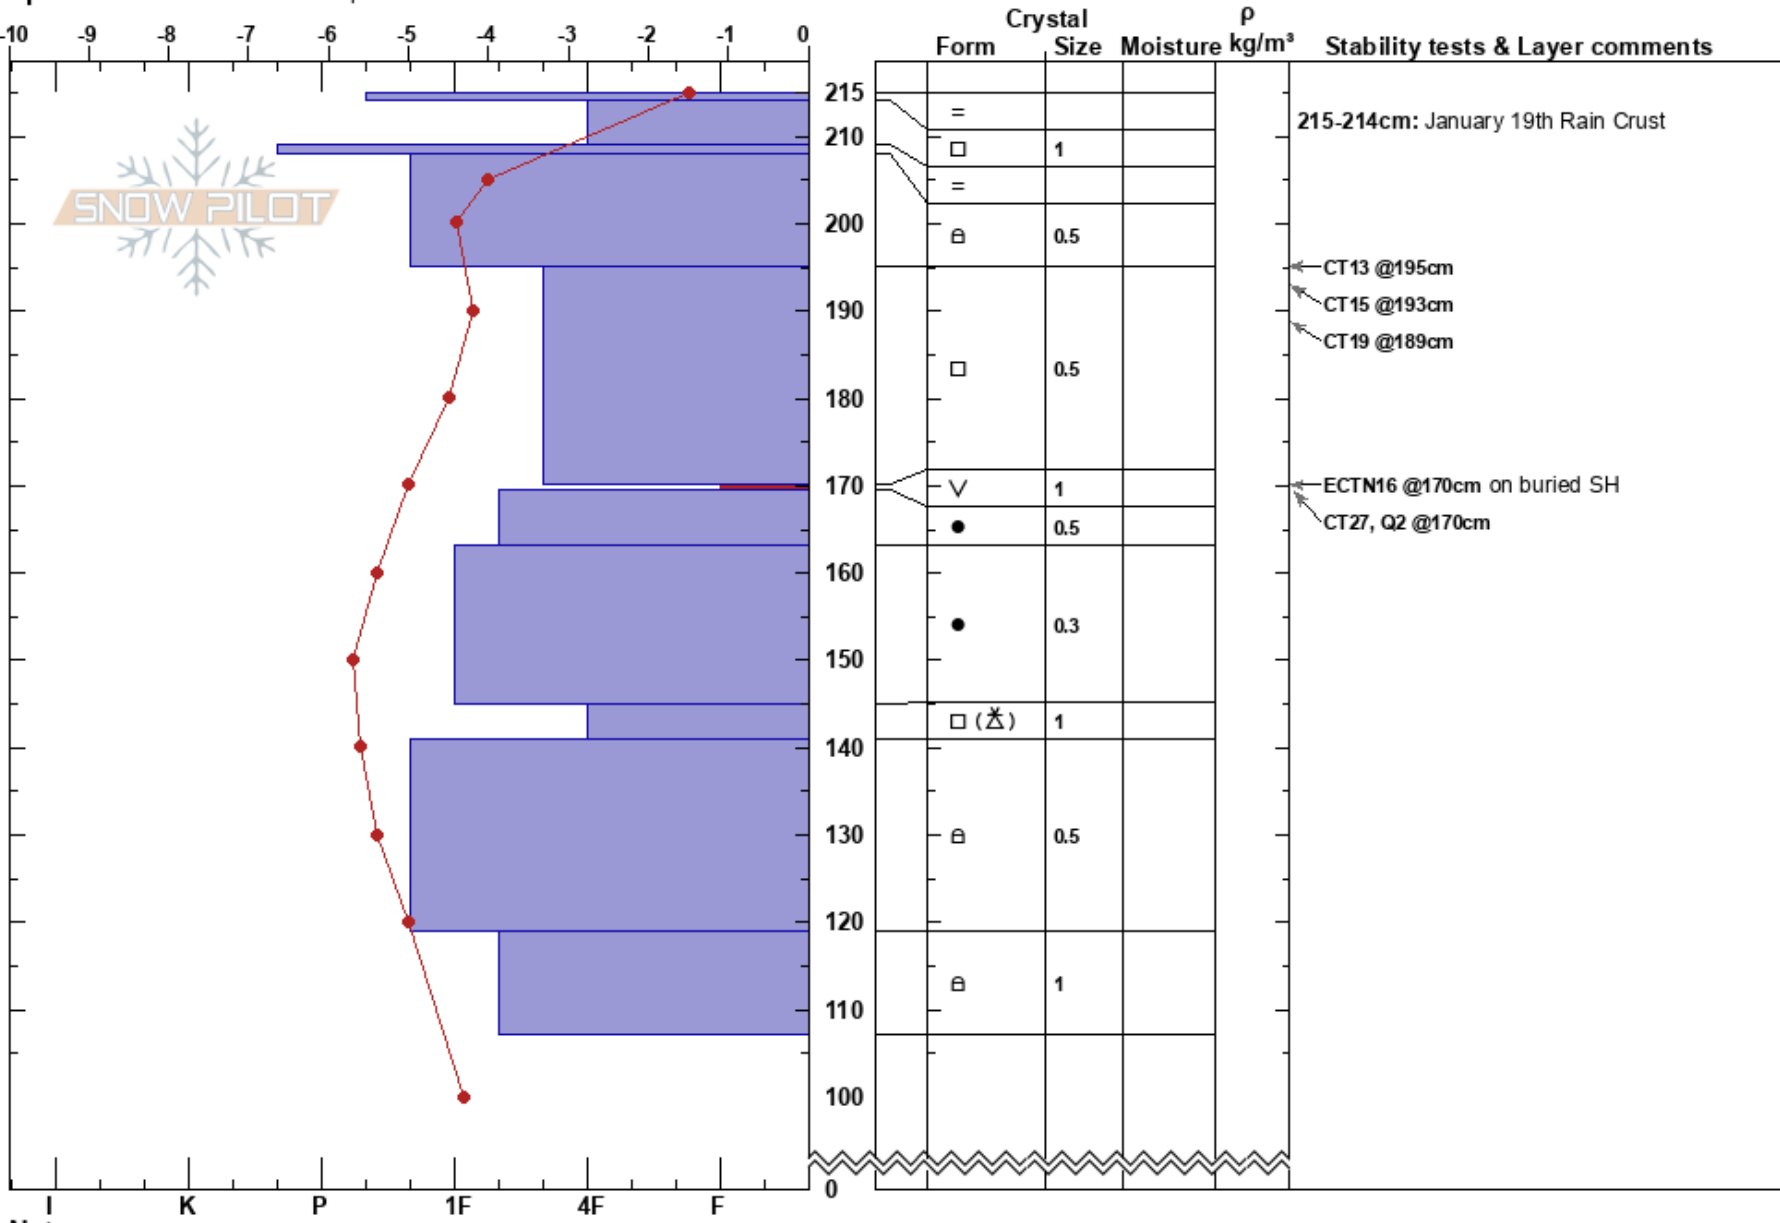

Lost Johnny/Strawberry  
 Swan Range  
 MT  
 Elevation: 6380 ft  
 Aspect: 215°  
 Specifics: We snowmobiled slope

Zachary Miller  
 01/20/2017 - 12:40pm  
 Co-ord: 48.22938N, -113.99964W  
 Slope Angle: 30°  
 Wind Loading: previous

Stability:  
 Air Temperature: -1°C  
 Sky Cover: FEW  
 Precipitation: NO  
 Wind: SW Calm

HS:215  
 Layer Notes:  
 215-214cm: January 19th Rain Crust  
 170-169.5cm: Problematic layer

Notes: