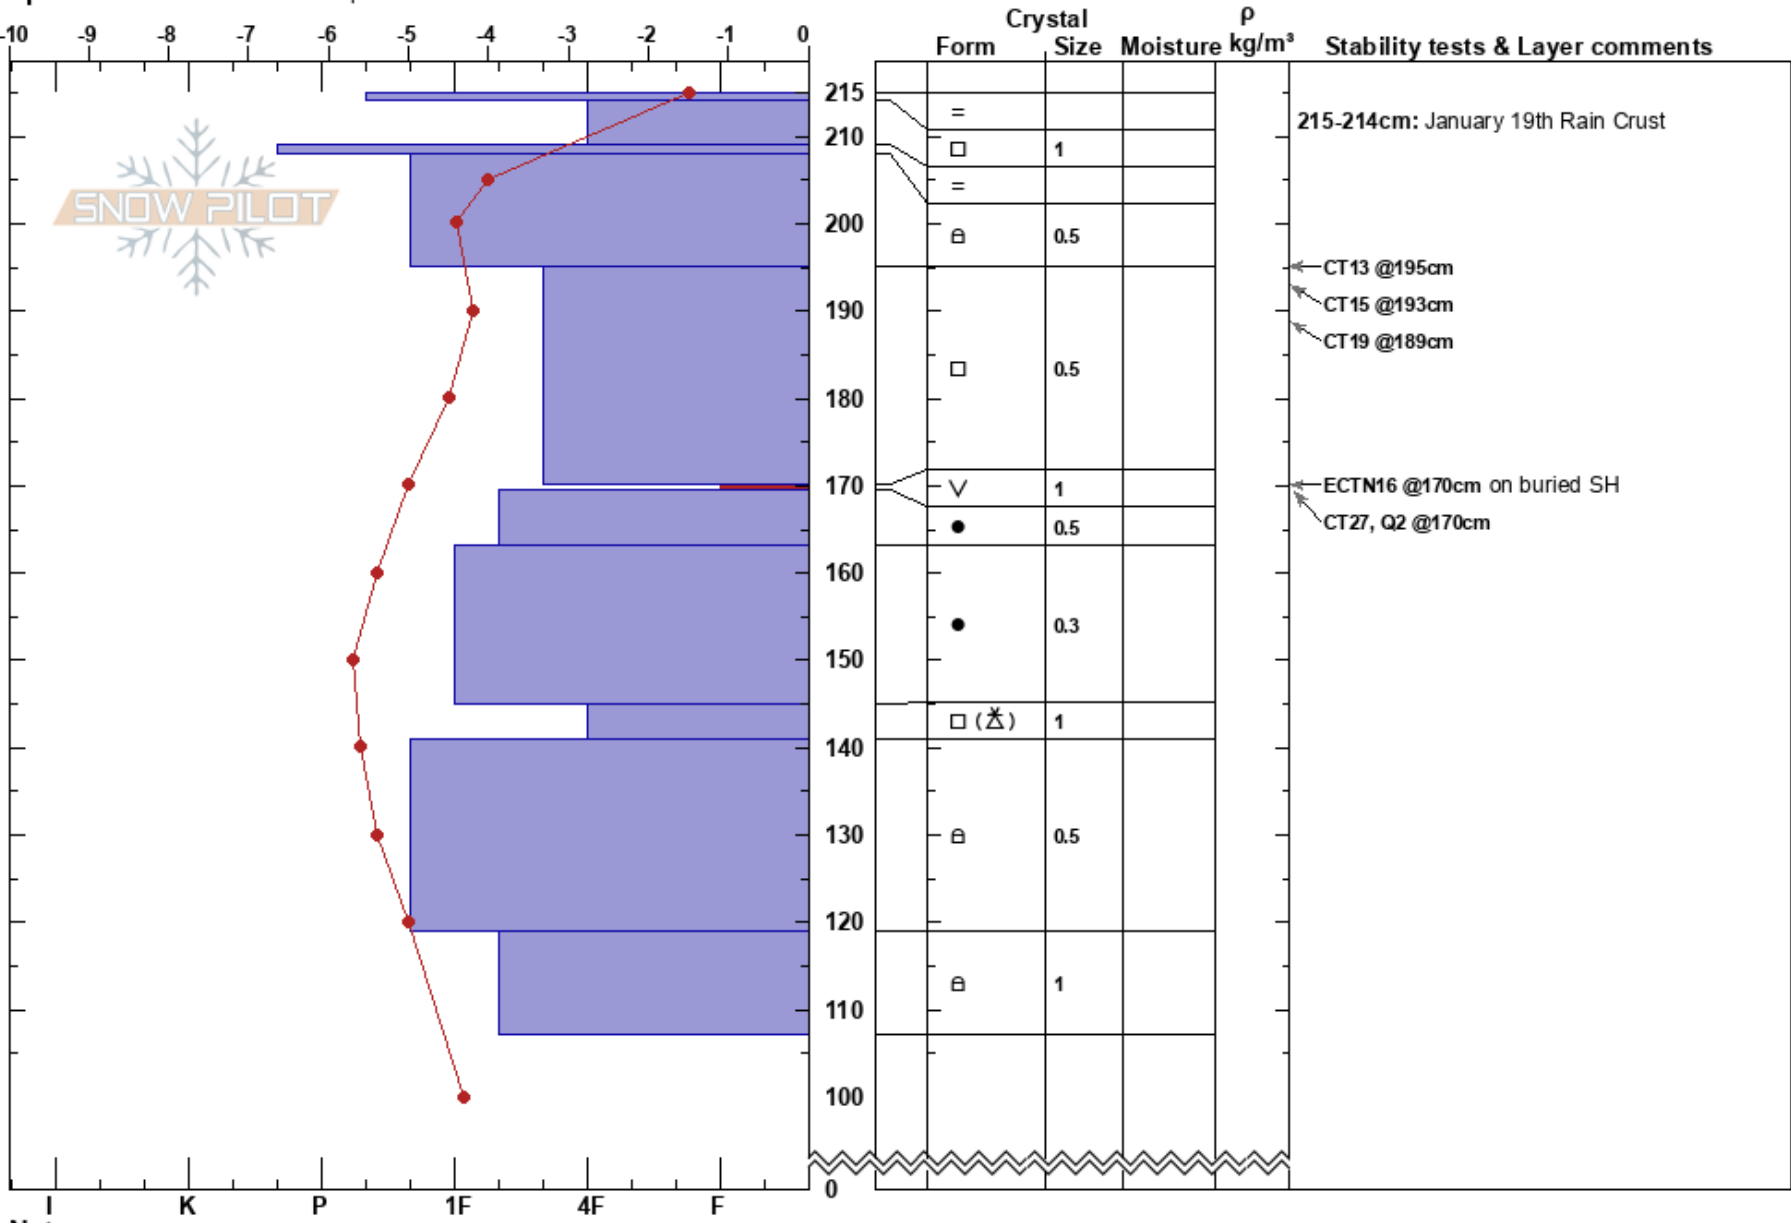

Lost Johnny/Strawberry
 Swan Range
 MT
 Elevation: 6380 ft
 Aspect: 215°
 Specifics: We snowmobiled slope

Zachary Miller
 01/20/2017 - 12:40pm
 Co-ord: 48.22938N, -113.99964W
 Slope Angle: 30°
 Wind Loading: previous

Stability:
 Air Temperature: -1°C
 Sky Cover: FEW
 Precipitation: NO
 Wind: SW Calm

HS:215
 Layer Notes:
 215-214cm: January 19th Rain Crust
 170-169.5cm: Problematic layer

Notes: