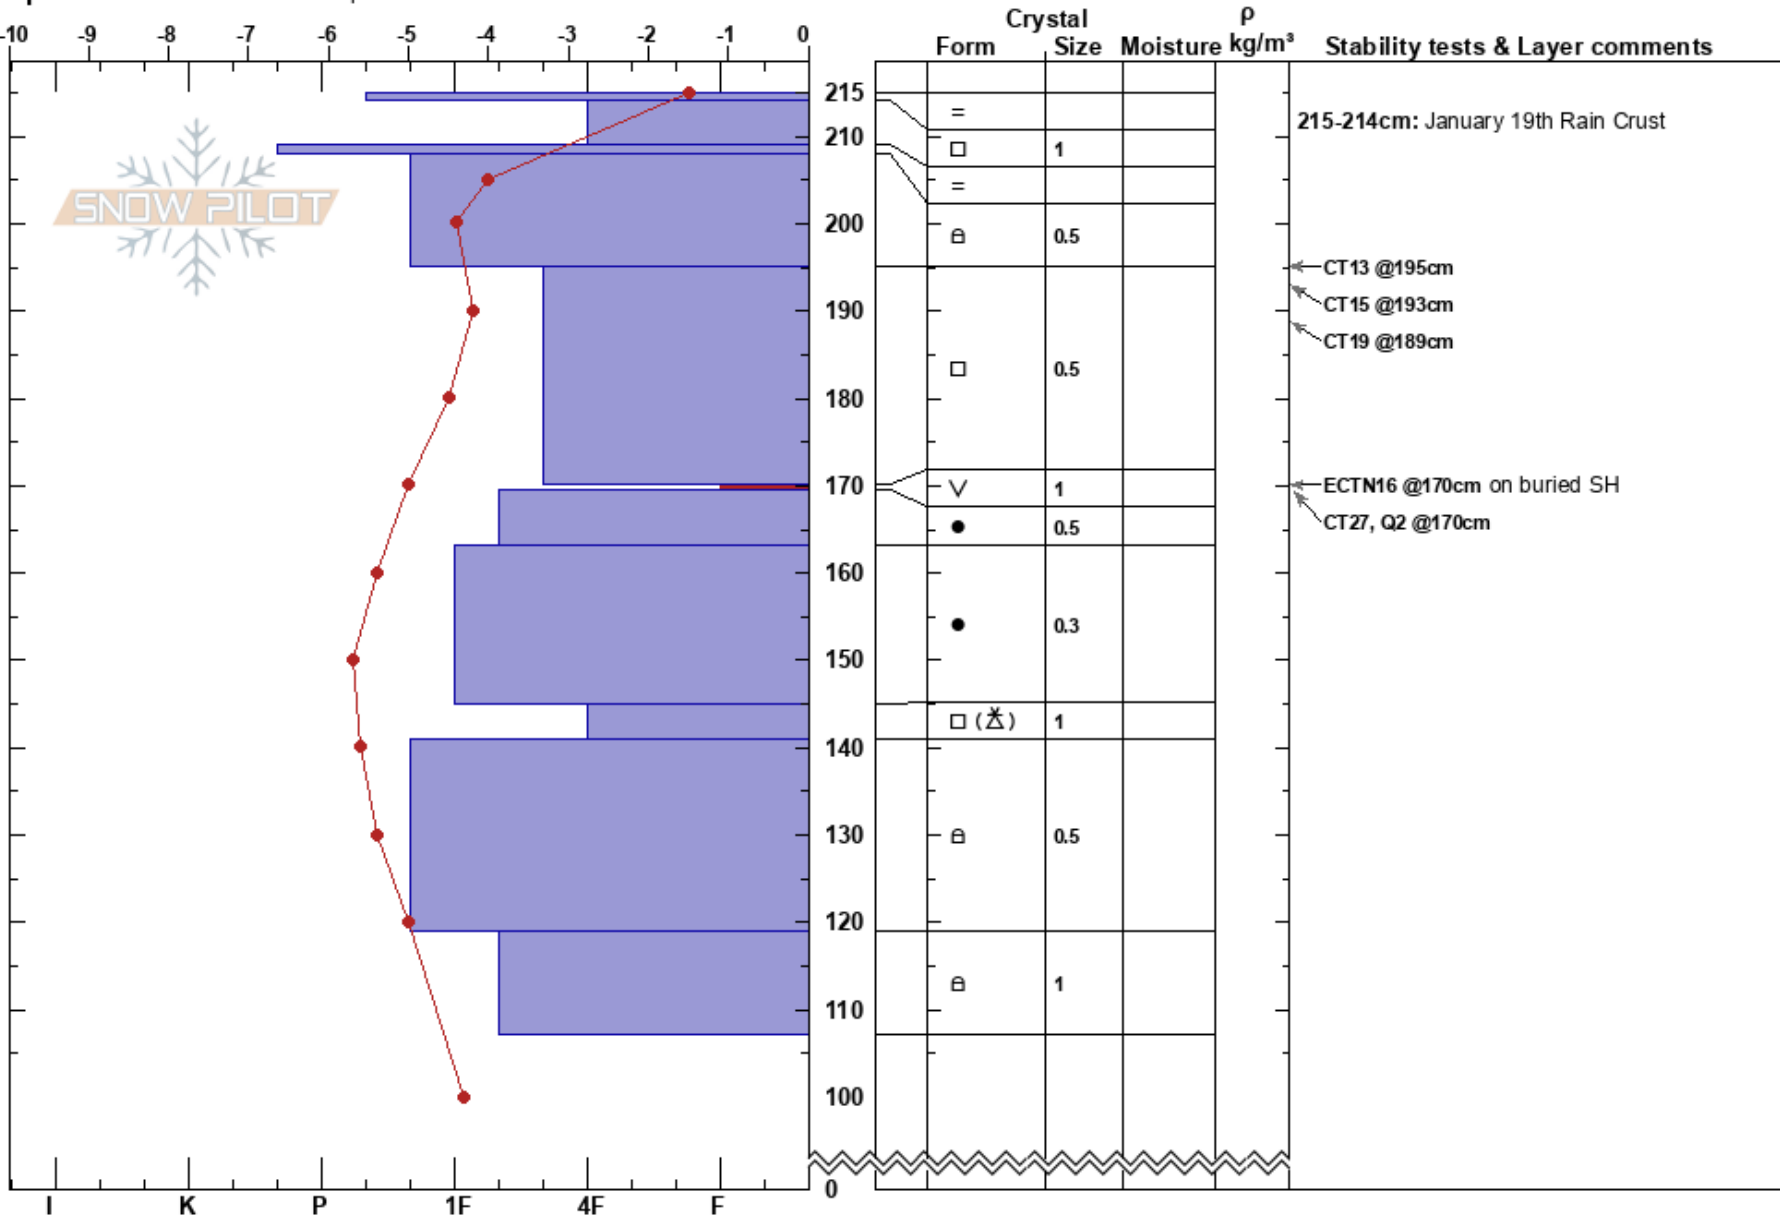

Lost Johnny/Strawberry  
 Swan Range  
 MT  
 Elevation: 6380 ft  
 Aspect: 215°  
 Specifics: We snowmobiled slope

Zachary Miller  
 01/20/2017 - 12:40pm  
 Co-ord: 48.22938N, -113.99964W  
 Slope Angle: 30°  
 Wind Loading: previous

Stability:  
 Air Temperature: -1°C  
 Sky Cover: FEW  
 Precipitation: NO  
 Wind: SW Calm

HS:215  
 Layer Notes:  
 215-214cm: January 19th Rain Crust  
 170-169.5cm: Problematic layer

Notes: