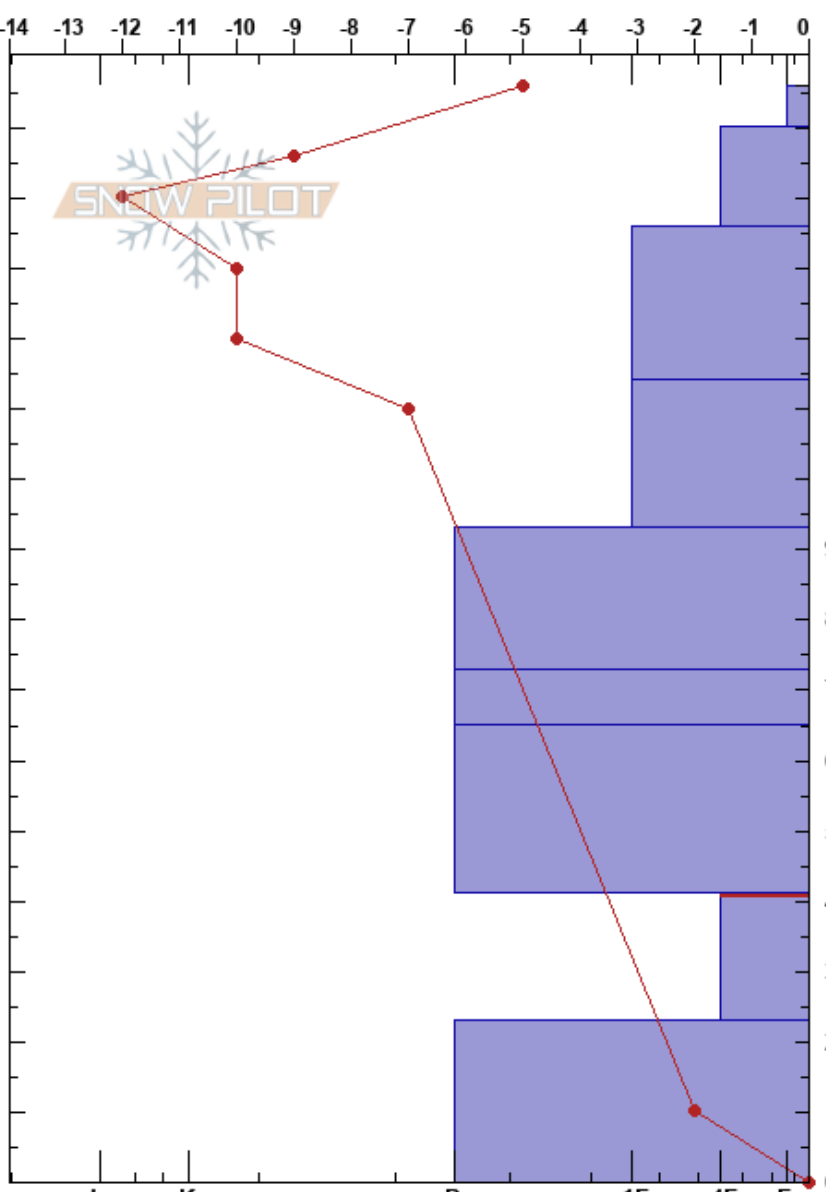

Swamp Angel Trees
 San Juan Range
 CO
 Elevation: 11380 ft
 Aspect: N

Zachary Stein
 01/31/2019 - 1:15pm
 Co-ord: 37.90510N, -107.71527W
 Slope Angle: 6°
 Wind Loading: previous

Stability: Fair
 Air Temperature: -0.5°C
 Sky Cover: CLR
 Precipitation: NO
 Wind: Calm

HS:156

PF:30 41-23cm:Problematic layer

Specifics: Recent avalanche activity on different slopes; We skied slope

Elevation (cm)	Crystal		Moisture	ρ kg/m³	Stability tests & Layer comments
	Form	Size			
156	/	1	D		
150	/	1	D		
140	/	1	D		
130	/	0.5	D		
120	/	0.5	D		
110	□	1	D		
100	□	1	D		
90	⊖	1	D		
80	⊖	1	D		
70	⊖	2	D		
60	□	2	D		
50	□	2	D		
40	□	2	D		← PST43/120 (End) @36cm ← CT16, SC @36cm
30	□	2	D		
20	□	3	D		
0					← ECTX