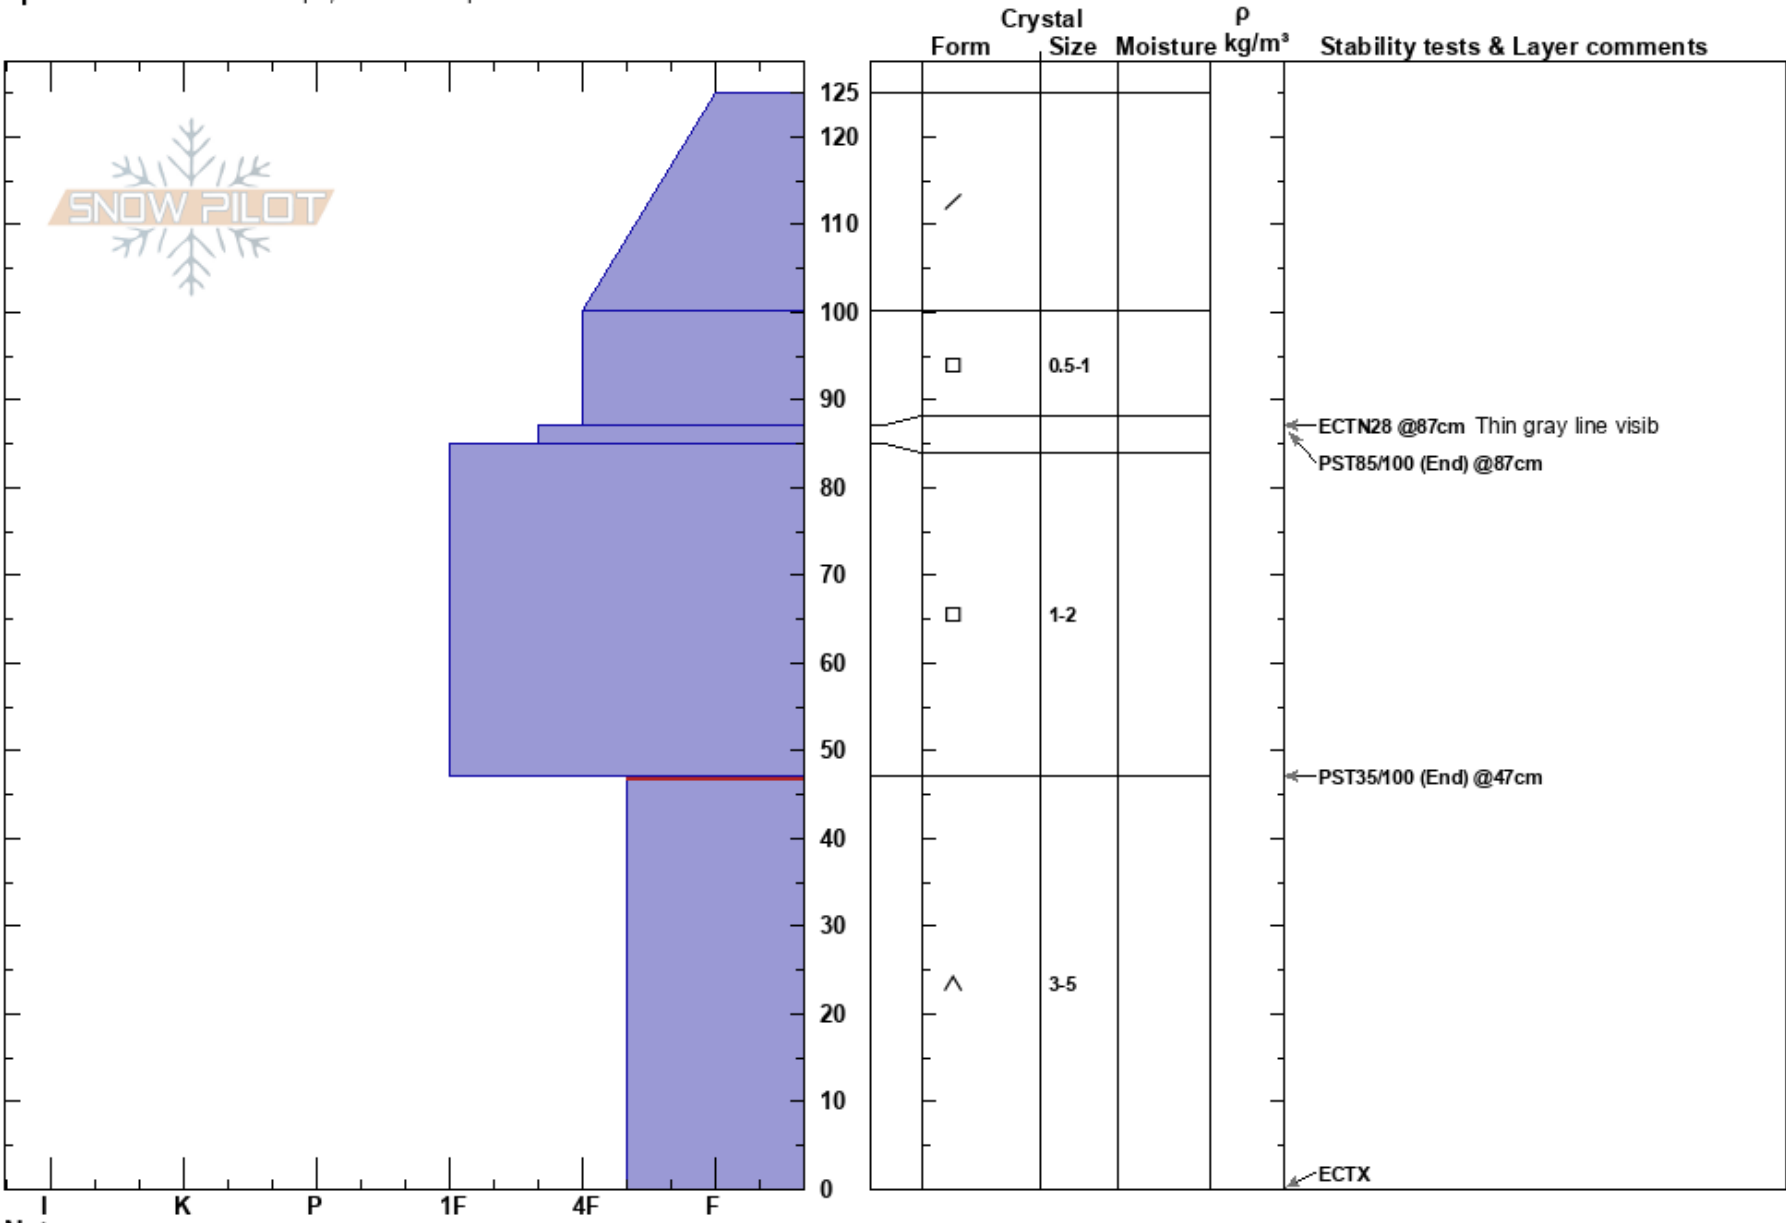

Hollywood Meadow  
 Gallatin Range-S  
 MT  
 Elevation: 8732 ft  
 Aspect: E  
 Specifics: Ski tracks on slope; We skied slope

Christopher Cullaz  
 01/31/2019 - 11:30am  
 Co-ord: 44.95806N, -111.09872W  
 Slope Angle: 27°  
 Wind Loading: no

Stability: **HS:125**  
 Air Temperature: **PF:35** 47-0cm: Problematic layer  
 Sky Cover: OVC  
 Precipitation: NO  
 Wind: Calm

Notes: