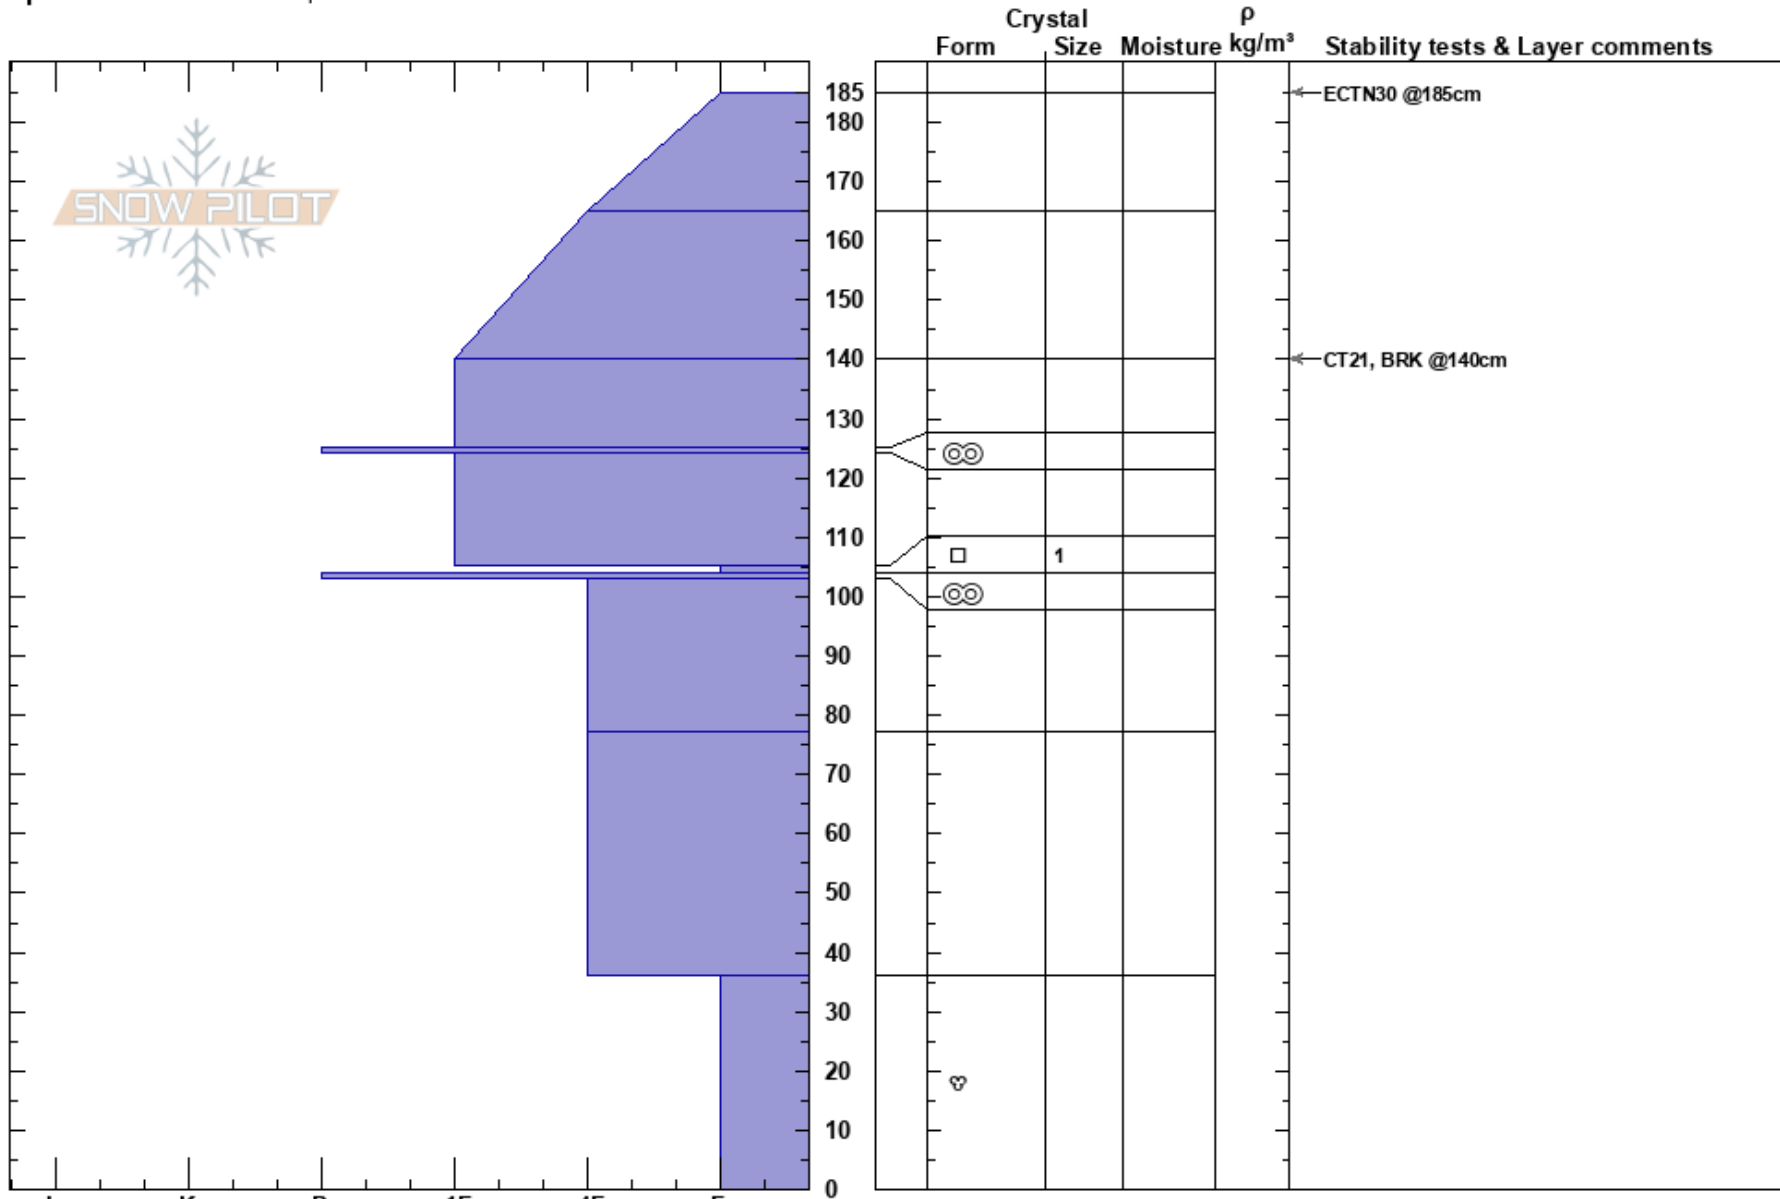

20190131 Flaming
Elk Mountains
CO

Megan Paden
01/31/2019 - 10:00am

Co-ord:
Slope Angle: 32°
Wind Loading:

Elevation: 11200 ft
Aspect: 190°

Specifics: Ski tracks on slope

Stability:
Air Temperature:
Sky Cover: CLR
Precipitation: NO
Wind: Calm

HS: 185
Layer Notes:
105-104cm: Problematic layer

Notes: Multiple ski tracks visible, perc columns visible - Drew L., Will N.