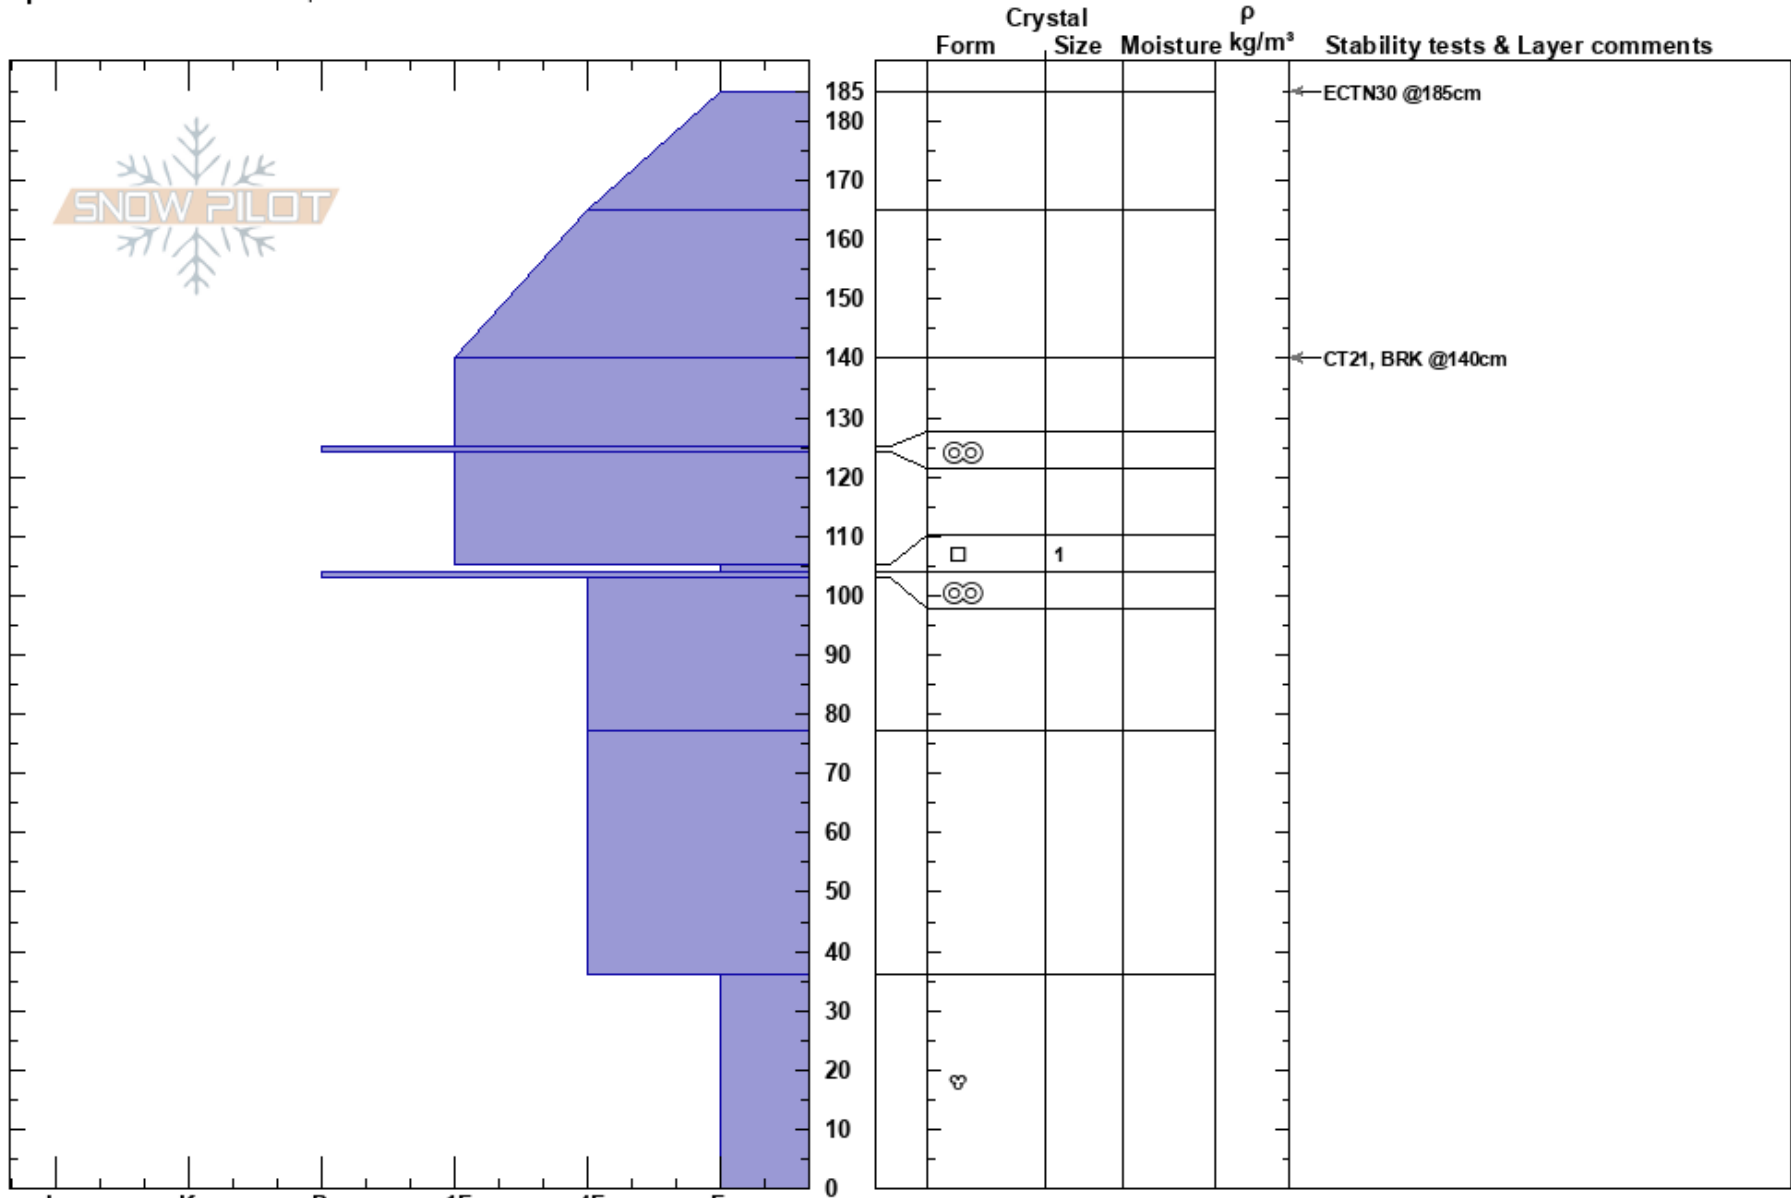

20190131 Flaming
Elk Mountains
CO

Megan Paden
01/31/2019 - 10:00am

Stability:
Air Temperature:
Sky Cover: CLR
Precipitation: NO
Wind: Calm

HS: 185
Layer Notes:
105-104cm: Problematic layer

Elevation: 11200 ft
Aspect: 190°

Co-ord:
Slope Angle: 32°
Wind Loading:

Specifics: Ski tracks on slope

Notes: Multiple ski tracks visible, perc columns visible - Drew L., Will N.