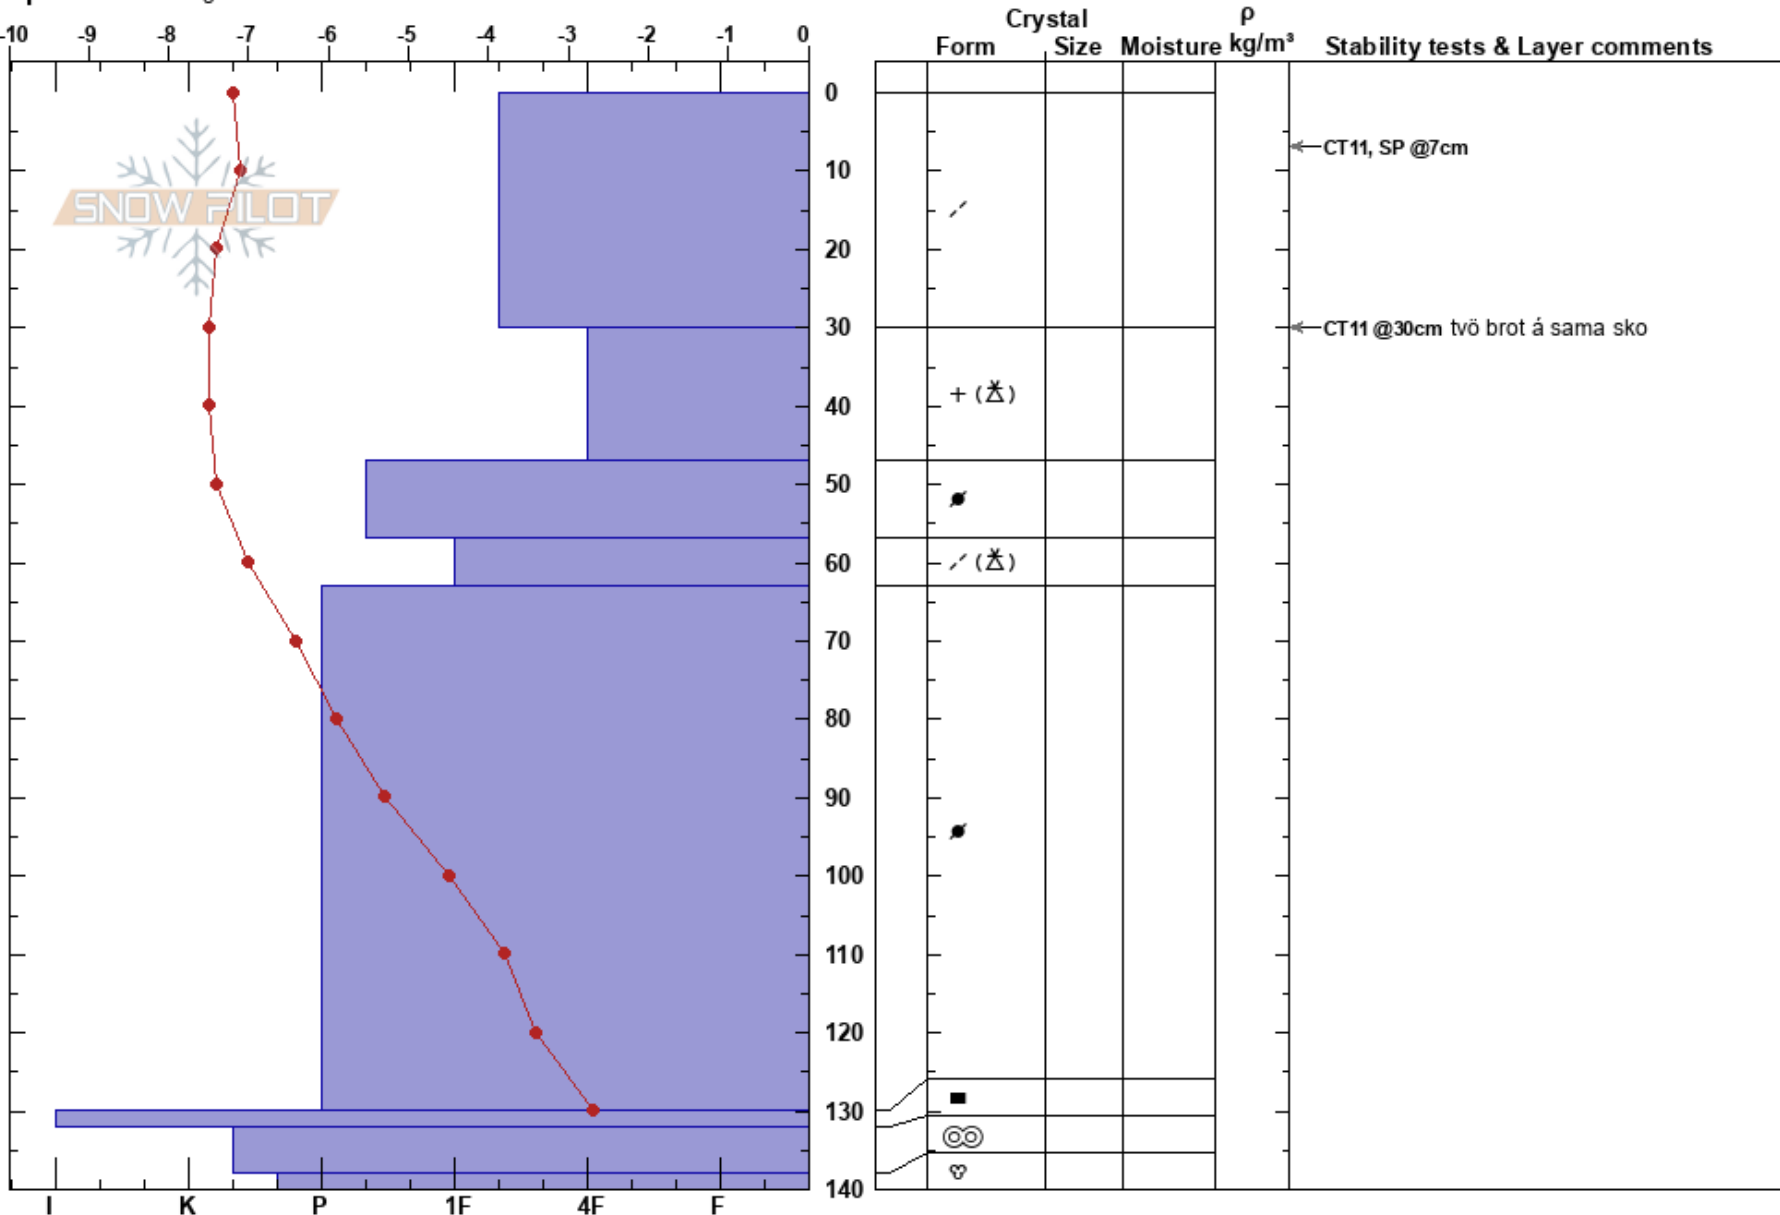

ofan við bungu 15  
 Tröllaskagi  
 Iceland  
 Elevation: 630 m  
 Aspect: 160°

Gestur Hansson  
 31/01/2019 - 09:00  
 Co-ord: 66.12810N, -18.98910W  
 Slope Angle: 27°  
 Wind Loading:

Stability: **HS:140** **Layer Notes:**  
 Air Temperature: -6.9°C **PF:40** 30-47cm:Problematic layer  
 Sky Cover: OVC  
 Precipitation: S2  
 Wind: N Moderate

Specifics: Pit dug in a Ski Area

Notes: mikill skafrenningur, lítið skyggni.