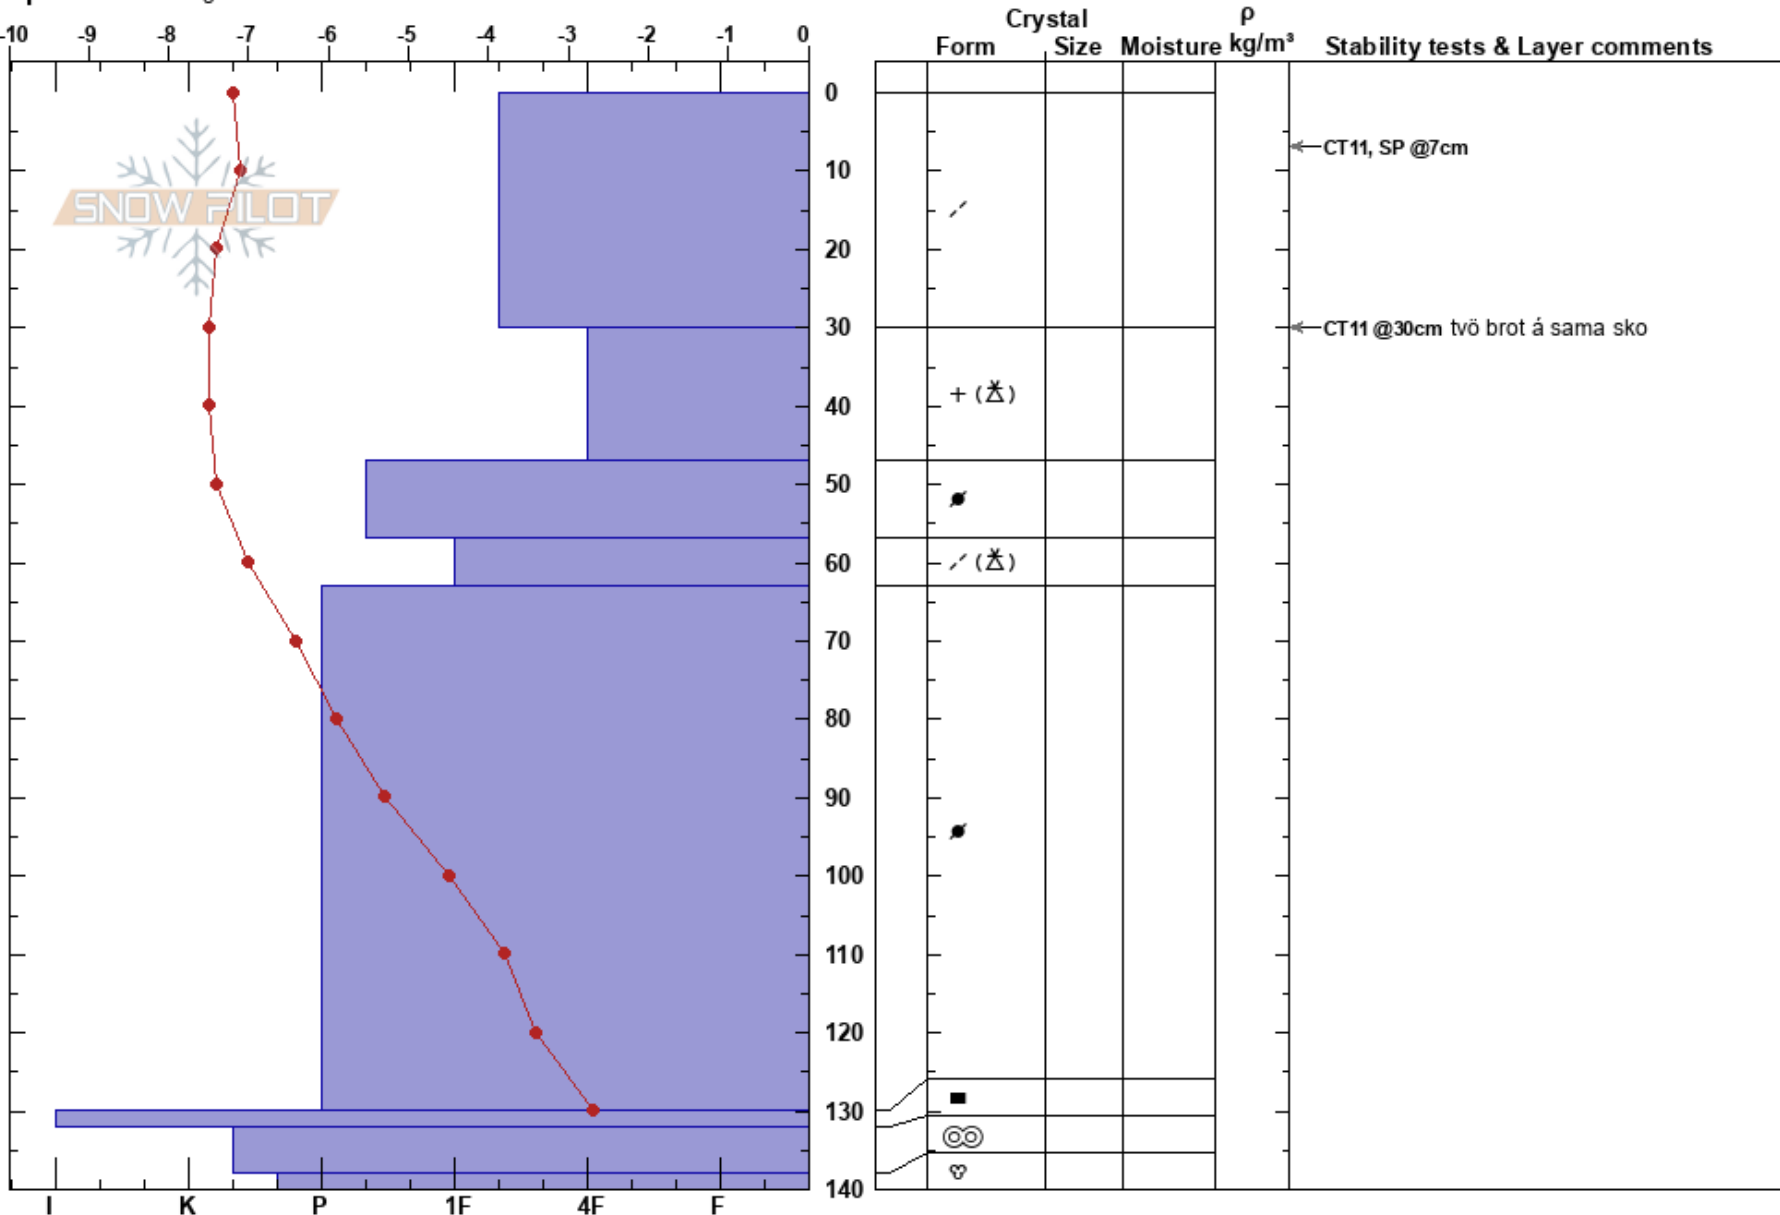

ofan við bungu 15
 Tröllaskagi
 Iceland
 Elevation: 630 m
 Aspect: 160°

Gestur Hansson
 31/01/2019 - 09:00
 Co-ord: 66.12810N, -18.98910W
 Slope Angle: 27°
 Wind Loading:

Stability: HS:140
 Air Temperature: -6.9°C PF:40 30-47cm:Problematic layer
 Sky Cover: OVC
 Precipitation: S2
 Wind: N Moderate

Specifics: Pit dug in a Ski Area

Notes: mikill skafrenningur, lítið skyggni.