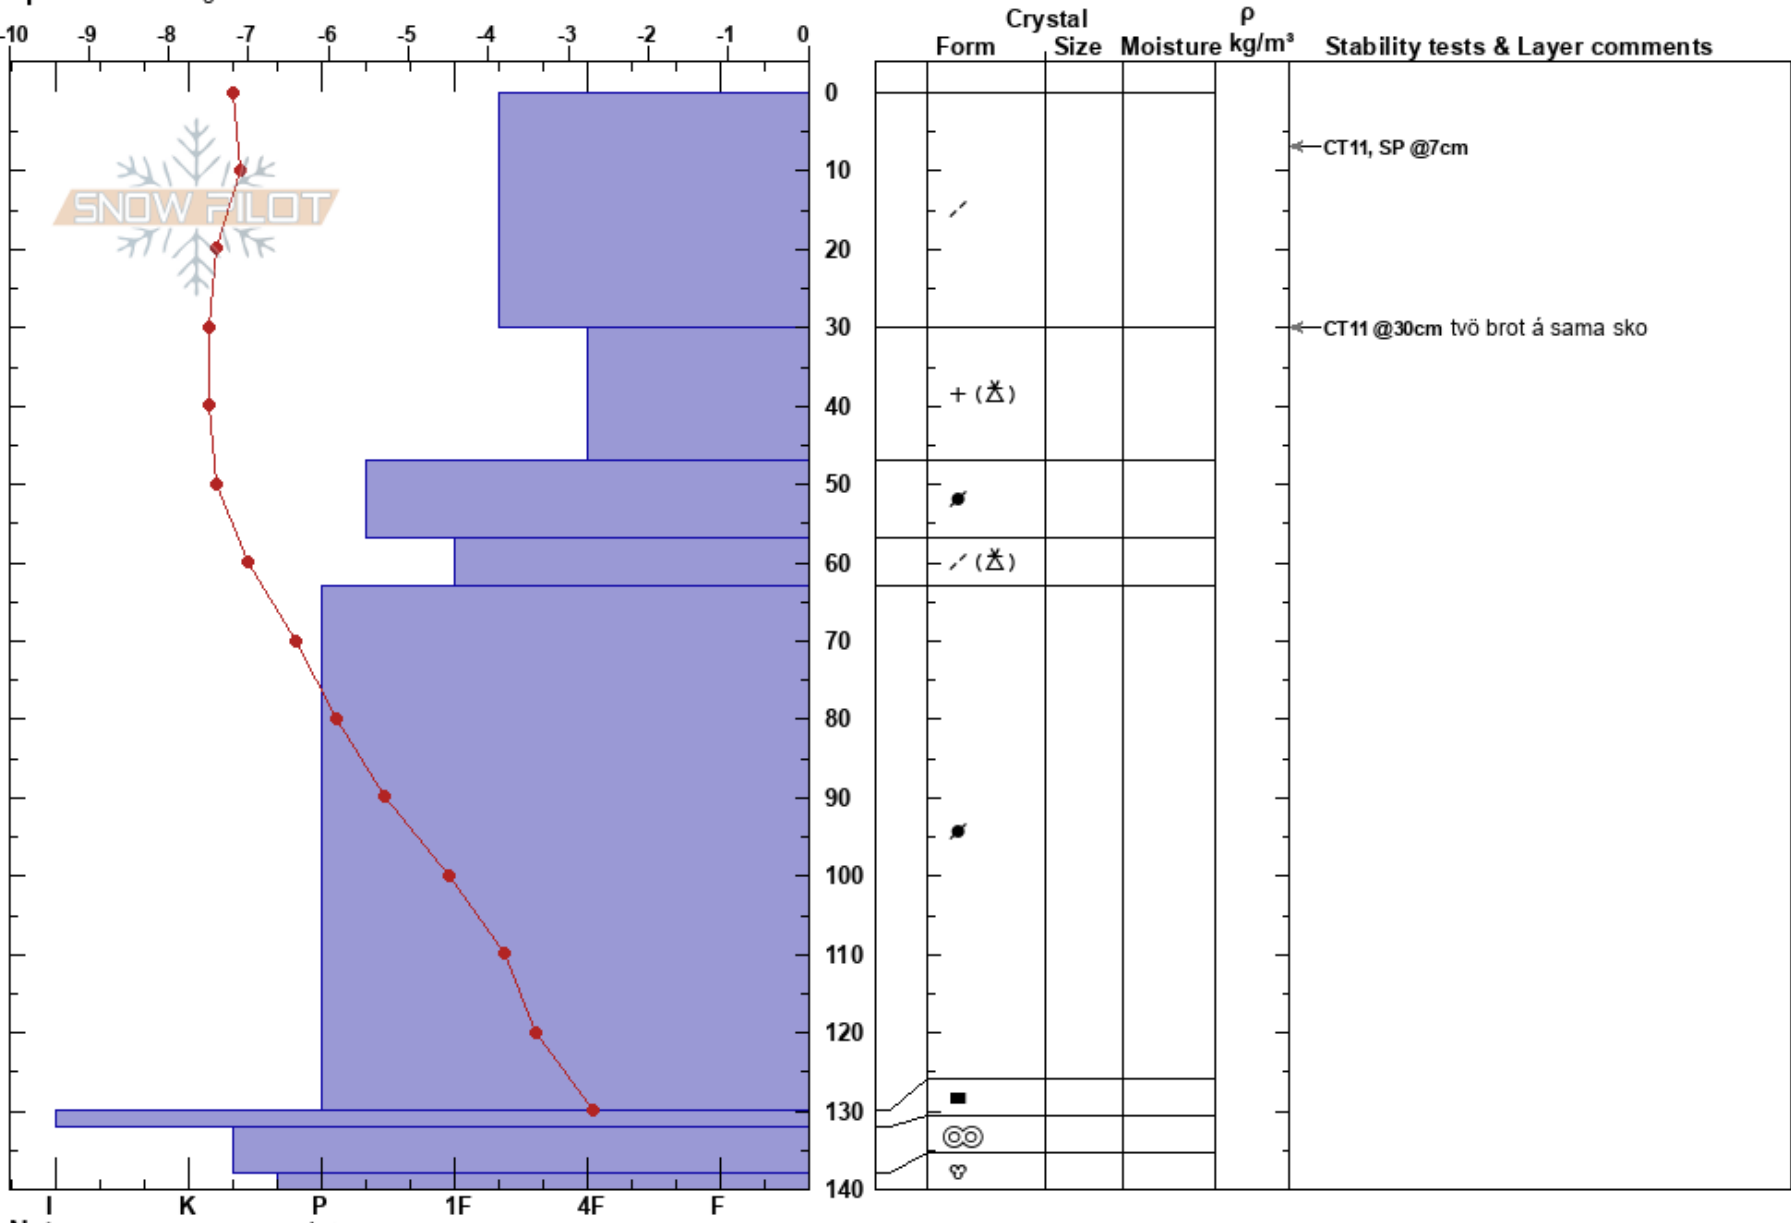

ofan við bingu 15
 Tröllaskagi
 Iceland
 Elevation: 630 m
 Aspect: 160°
 Specifics: Pit dug in a Ski Area

Gestur Hansson
 31/01/2019 - 09:00
 Co-ord: 66.12810N, -18.98910W
 Slope Angle: 27°
 Wind Loading:

Stability: **HS:140** **Layer Notes:**
 Air Temperature: -6.9°C **PF:40** 30-47cm:Problematic layer
 Sky Cover: OVC
 Precipitation: S2
 Wind: N Moderate

Notes: mikill skafrenningur, lítið skyggni.