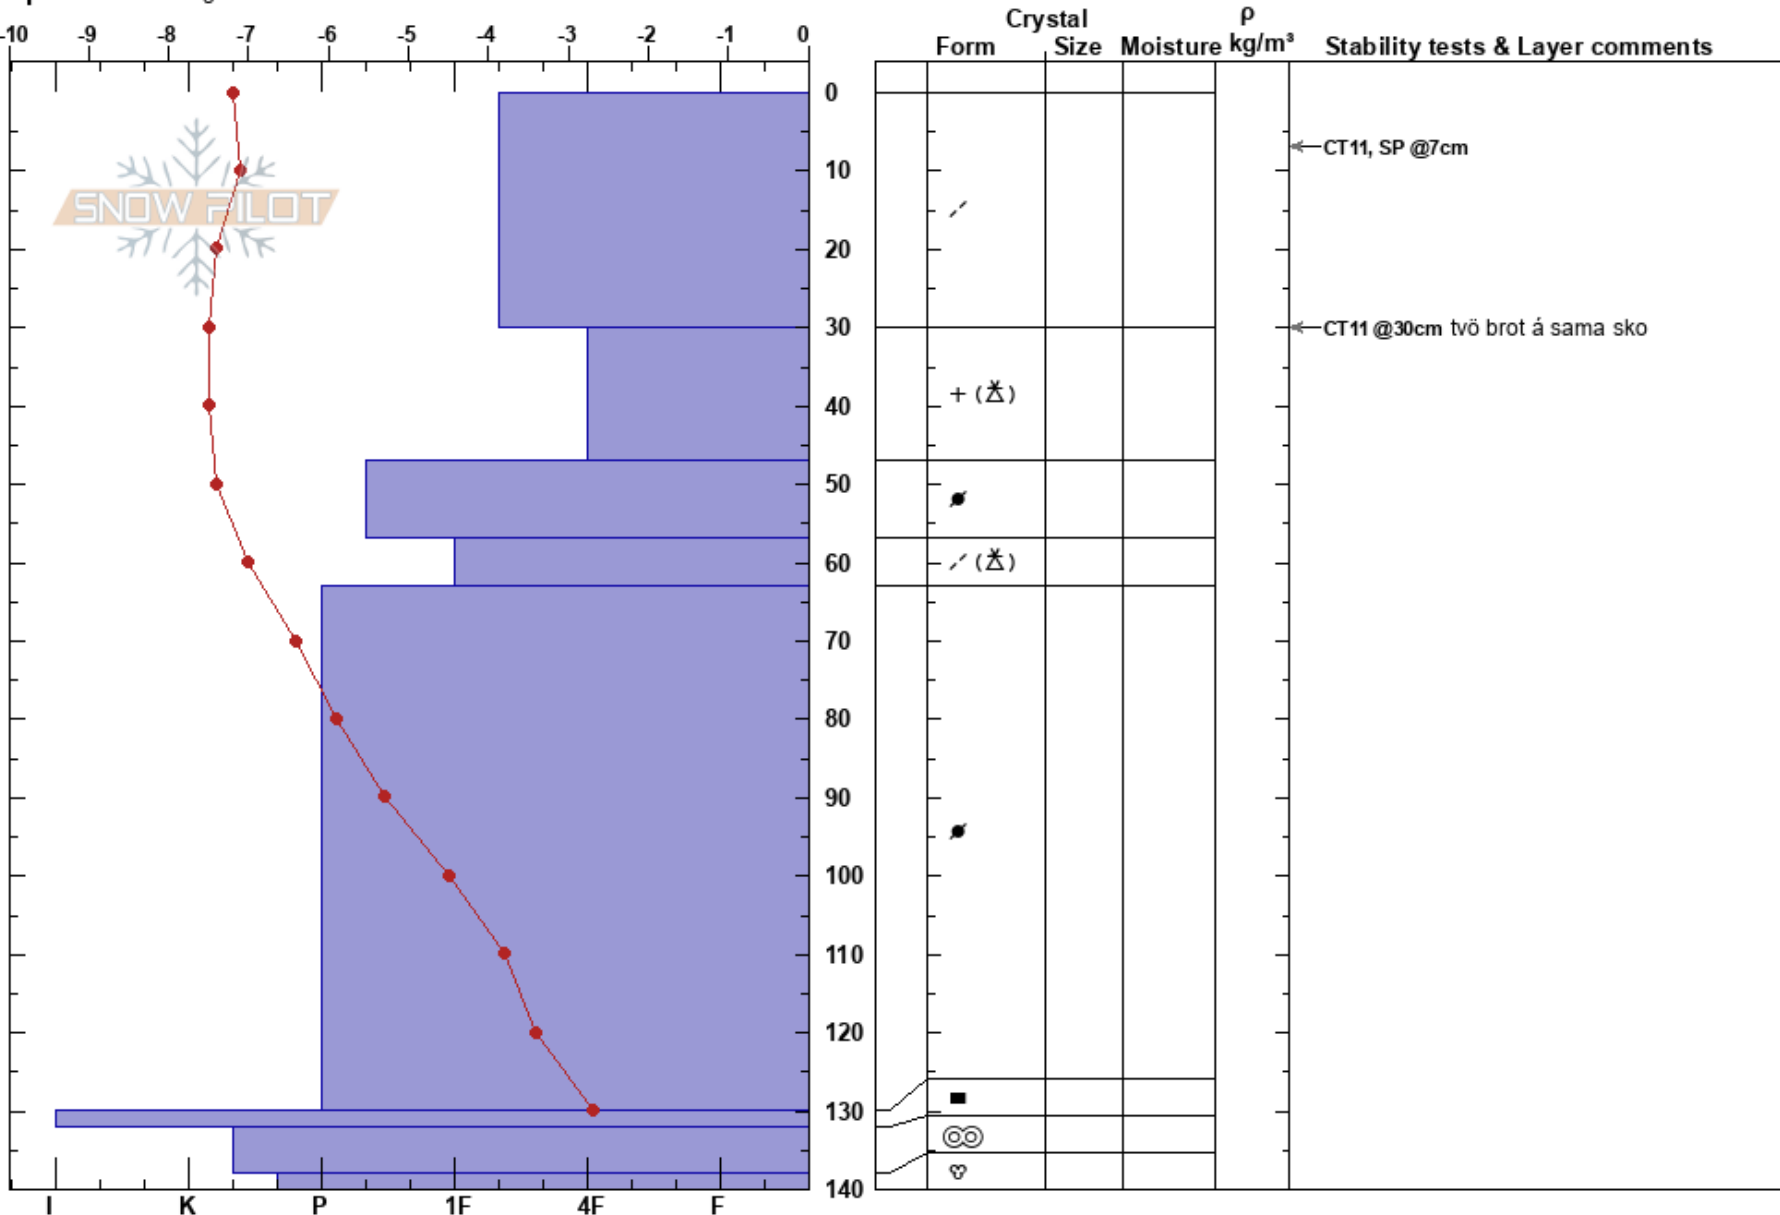

ofan við bungu 15
 Tröllaskagi
 Iceland
 Elevation: 630 m
 Aspect: 160°

Gestur Hansson
 31/01/2019 - 09:00
 Co-ord: 66.12810N, -18.98910W
 Slope Angle: 27°
 Wind Loading:

Stability: **HS:140** **Layer Notes:**
 Air Temperature: -6.9°C **PF:40** 30-47cm:Problematic layer
 Sky Cover: OVC
 Precipitation: S2
 Wind: N Moderate

Specifics: Pit dug in a Ski Area

Notes: mikill skafrenningur, lítið skyggni.