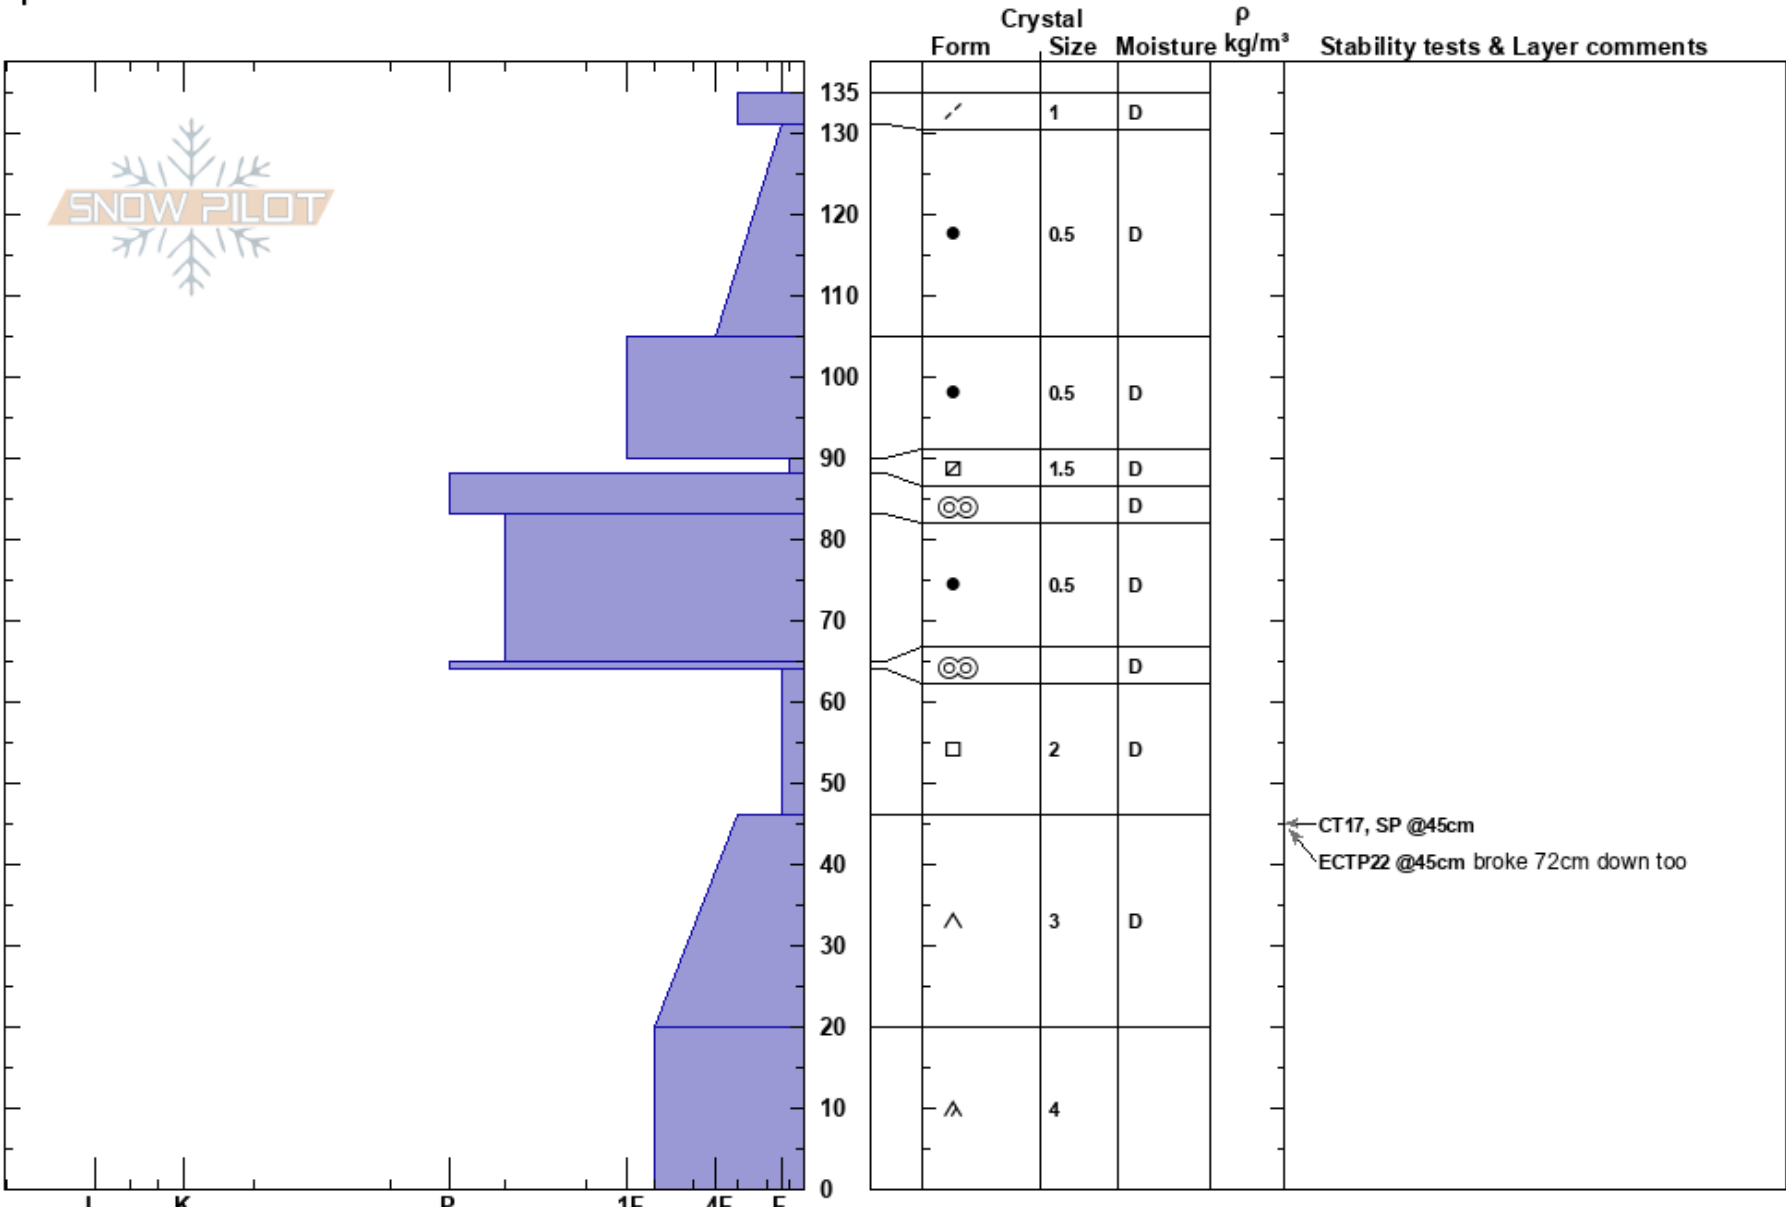

20190130 Red Rock Mtn
 Elk Mountains
 CO
 Elevation: 11200 ft
 Aspect: W
 Specifics:

Ben Pritchett
 01/30/2019 - 2:00pm
 Co-ord: 13S 331214W 4314113N
 Slope Angle: 35°
 Wind Loading: yes

Stability:
 Air Temperature: 20°C
 Sky Cover: FEW
 Precipitation: NO
 Wind: W Moderate

HS:135
 PF:35 90-88cm:Problematic layer

Notes: Profile at a representative location for a pair of D3 avalanches that ran several days prior. Bottom of start zones were ~200' higher, top of start zones ~1000' higher.