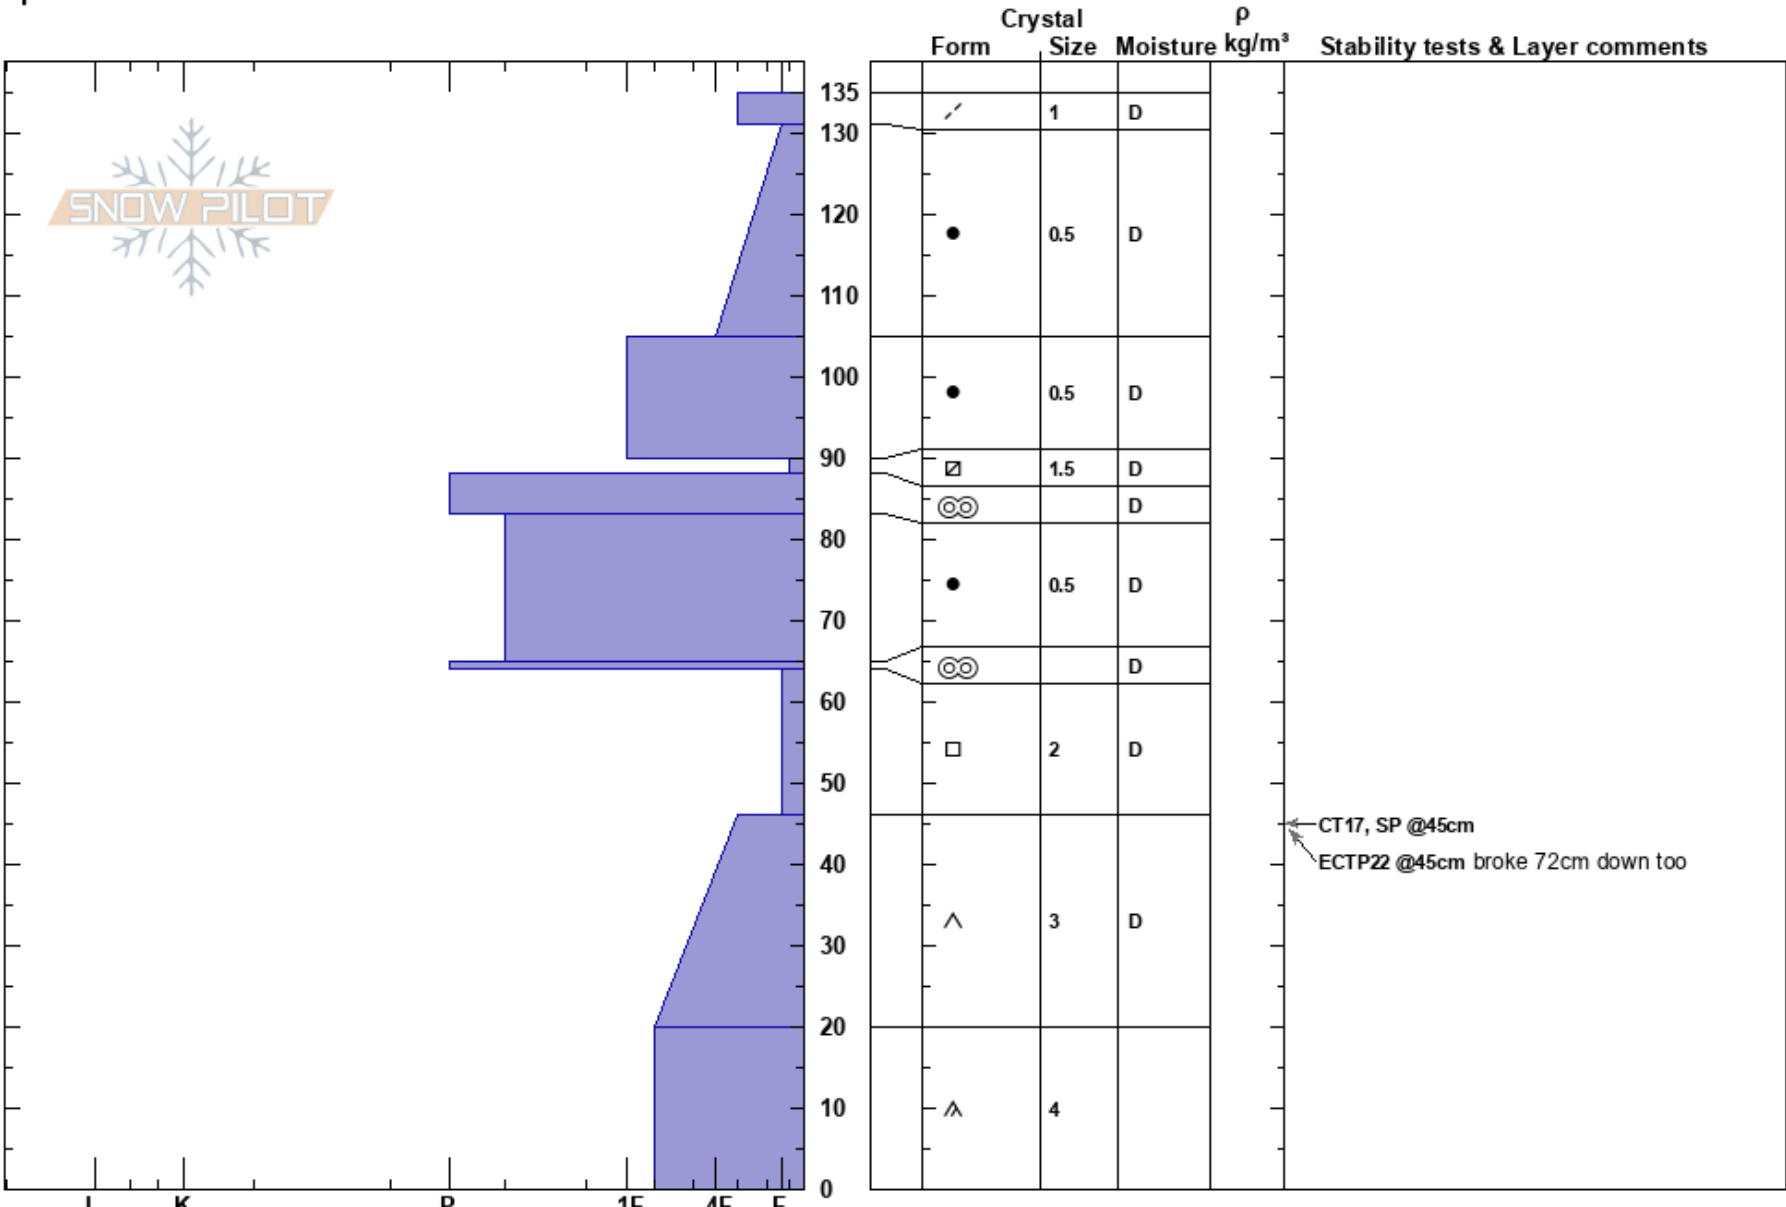

20190130 Red Rock Mtn  
 Elk Mountains  
 CO  
 Elevation: 11200 ft  
 Aspect: W  
 Specifics:

Ben Pritchett  
 01/30/2019 - 2:00pm  
 Co-ord: 13S 331214W 4314113N  
 Slope Angle: 35°  
 Wind Loading: yes

Stability:  
 Air Temperature: 20°C  
 Sky Cover: FEW  
 Precipitation: NO  
 Wind: W Moderate

HS:135  
 PF:35 90-88cm:Problematic layer

Notes: Profile at a representative location for a pair of D3 avalanches that ran several days prior. Bottom of start zones were ~200' higher, top of start zones ~1000' higher.