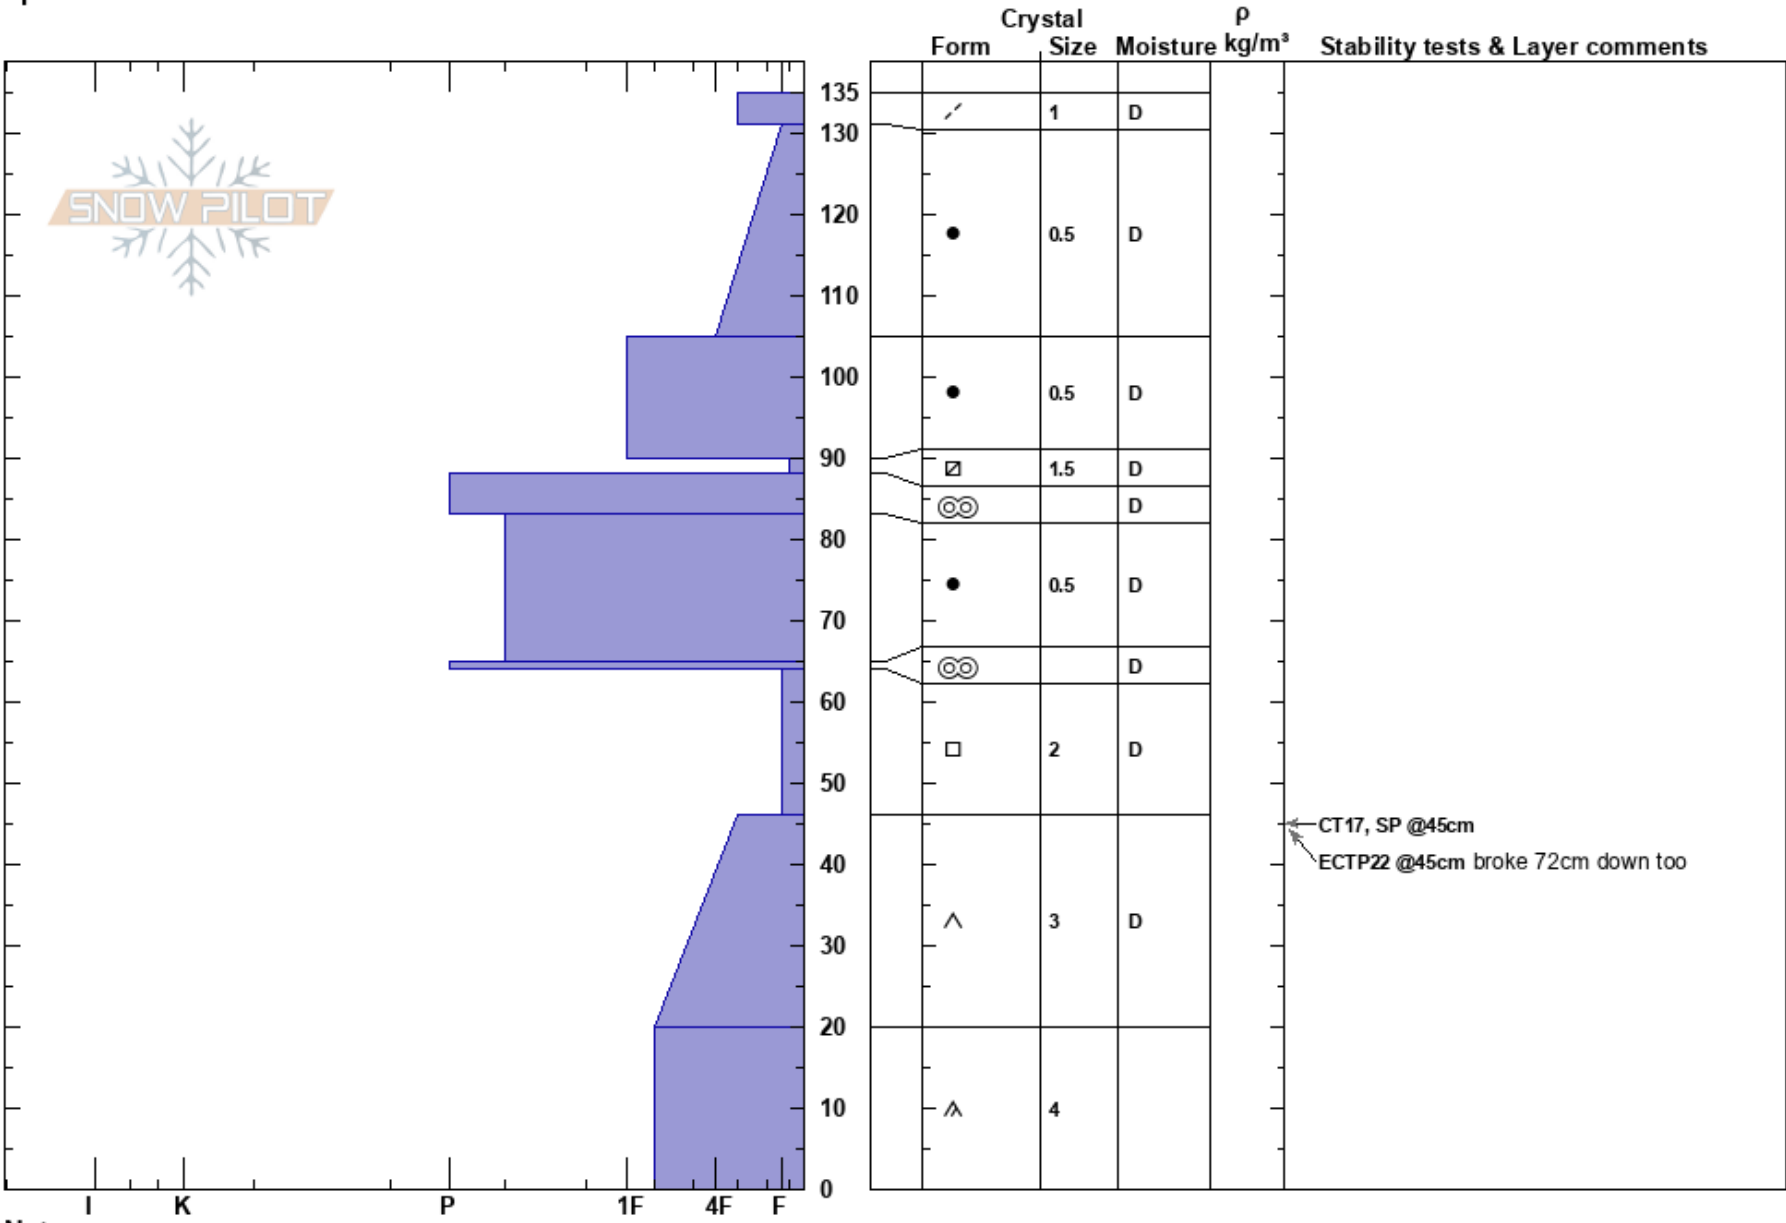

20190130 Red Rock Mtn
 Elk Mountains
 CO
 Elevation: 11200 ft
 Aspect: W
 Specifics:

Ben Pritchett
 01/30/2019 - 2:00pm
 Co-ord: 13S 331214W 4314113N
 Slope Angle: 35°
 Wind Loading: yes

Stability:
 Air Temperature: 20°C
 Sky Cover: FEW
 Precipitation: NO
 Wind: W Moderate

HS:135
 PF:35 90-88cm:Problematic layer

Notes: Profile at a representative location for a pair of D3 avalanches that ran several days prior. Bottom of start zones were ~200' higher, top of start zones ~1000' higher.