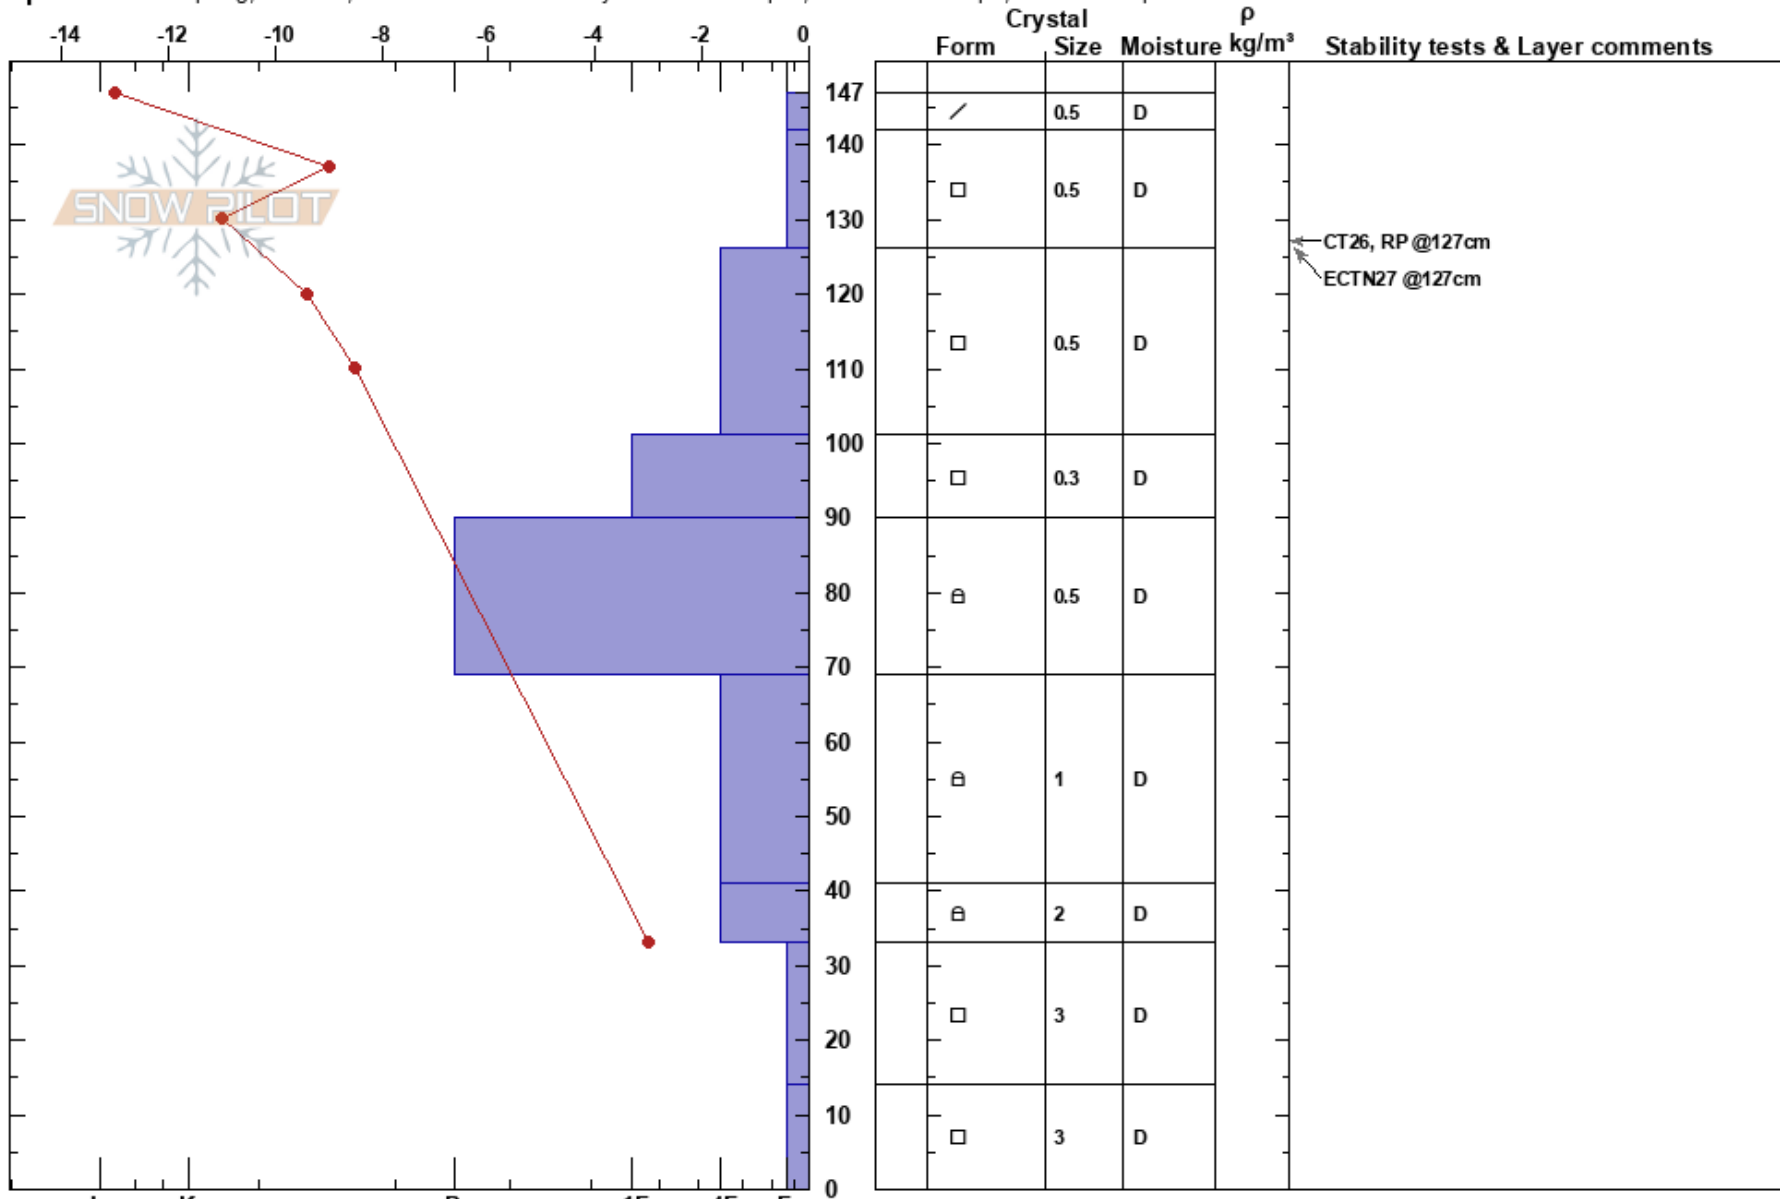

Commodore Up  
San Juan Range  
CO

Zachary Stein  
01/30/2019 - 2:00pm  
Co-ord: 37.91242N, -107.71086W

Stability: Fair **HS:147** **Layer Notes:**  
Air Temperature: -4°C **PF:30** 69-41cm:Problematic layer  
Sky Cover: CLR  
Precipitation: NO  
Wind: Calm

Elevation: 11600 ft  
Aspect: E

Slope Angle: 11°  
Wind Loading:

**Specifics:** Collapsing, localized; Recent avalanche activity on different slopes; Ski tracks on slope; We skied slope

Notes: