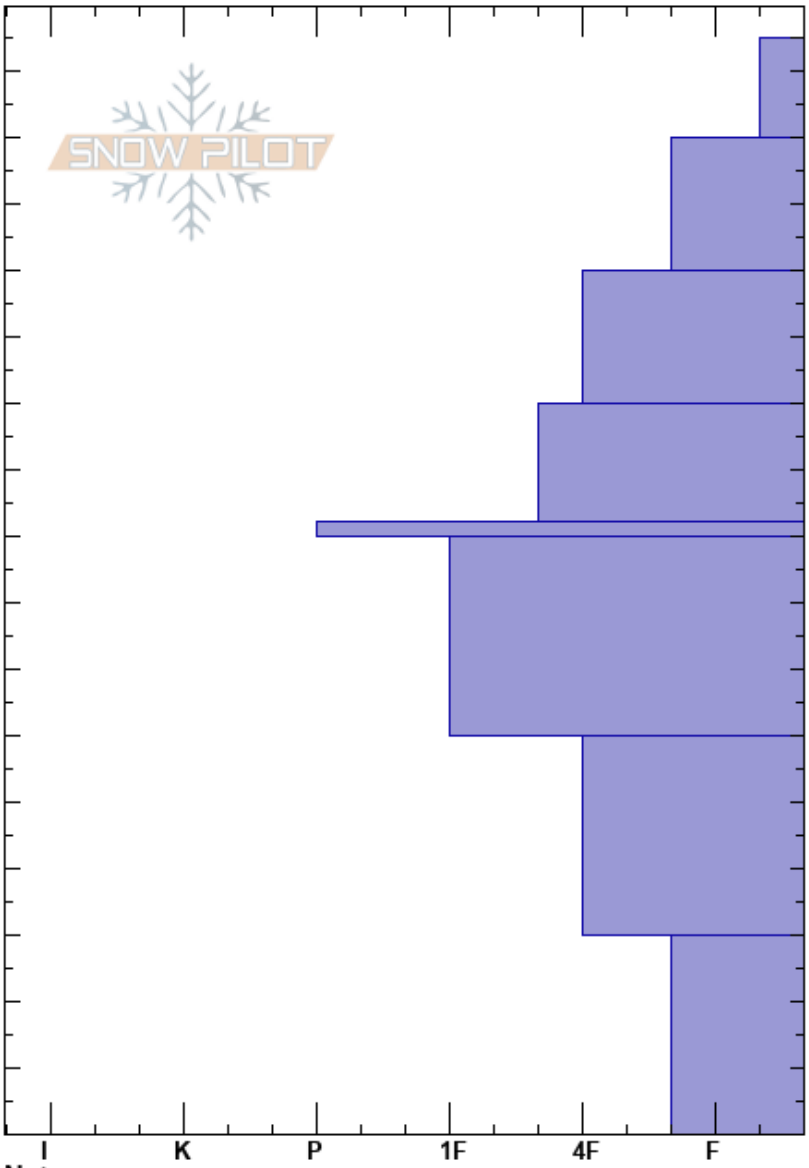

Cirque  
 San Juan Range  
 CO  
 Elevation: 12840 ft  
 Aspect: S  
 Specifics:

Sonja L Nelson Allen  
 01/29/2019 - 10:30am  
 Co-ord:  
 Slope Angle: 29°  
 Wind Loading:

Stability:  
 Air Temperature:  
 Sky Cover: BKN  
 Precipitation: NO  
 Wind:

HS:165  
 PS: 25 90-60cm:Problematic layer  
 Layer Notes:

Depth (cm)	Crystal		$\rho$ kg/m <sup>3</sup>	Stability tests & Layer comments
	Form	Size		
165				
160	+			
150				← CT5, RP @150cm ← ECTN5 @150cm
140				
130				← ECTN13 @130cm
120				
110				← ECTN20 @110cm
100				
90	■			← ECTN25 @92cm
80				
70				
60				
50				
40				
30				
20				
10				
0				