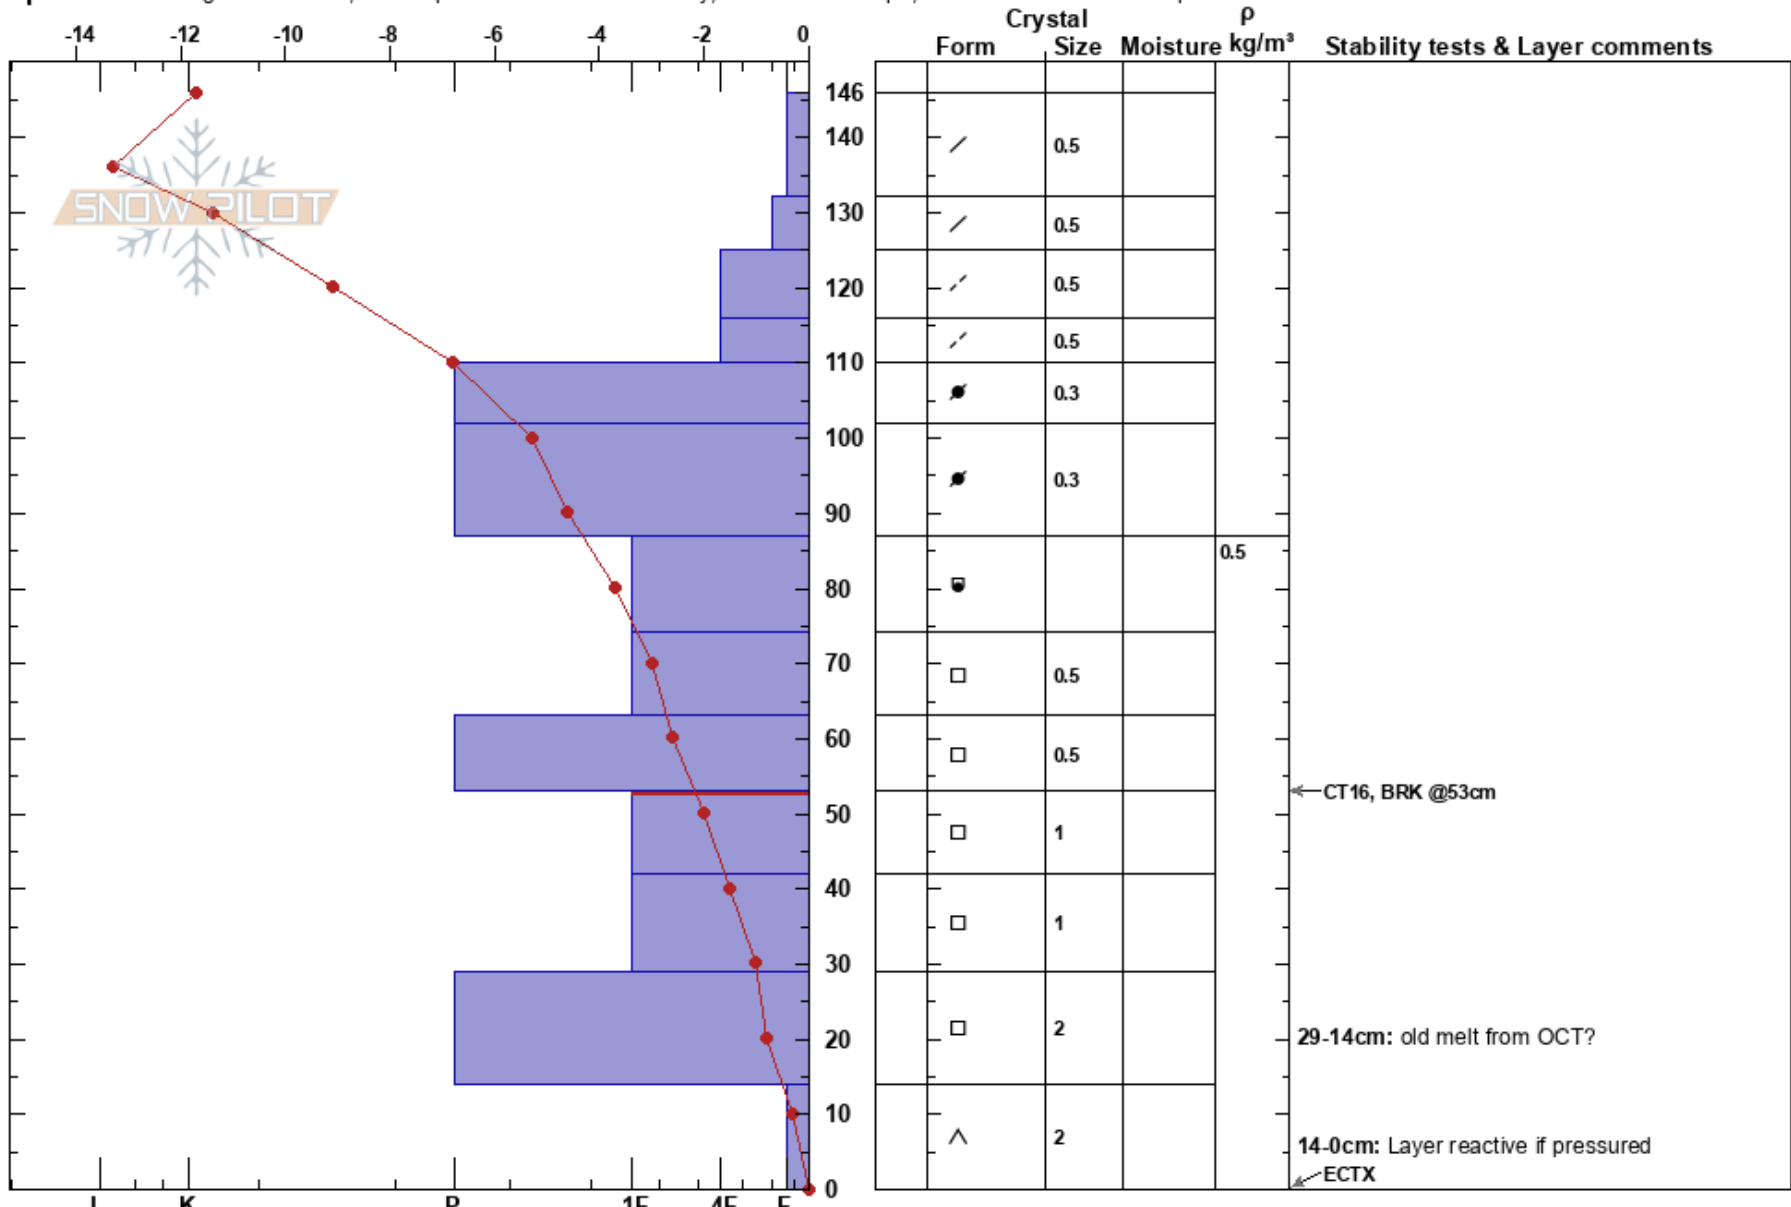

Suicide Ridge
 Gore Range
 CO
Elevation: 11962 ft
Aspect: SW
Specifics: Pit dug in a Ski Area; Pit is representative of backcountry; Ski tracks on slope; Snowmobile tracks on slope

Raquel Spencer Schifani
 01/30/2019 - 10:49am
Co-ord:
Slope Angle: 12°
Wind Loading: previous

Stability:
Air Temperature: -3.6°C
Sky Cover: CLR
Precipitation: NO
Wind: SW Calm

HS: 146
PF: 30
Layer Notes:
 53-42cm: Problematic layer
 29-14cm: old melt from OCT?
 14-0cm: Layer reactive if pressured

Notes: Wind increased dramatically throughout the observation. Consistently in the 20s from midday on.