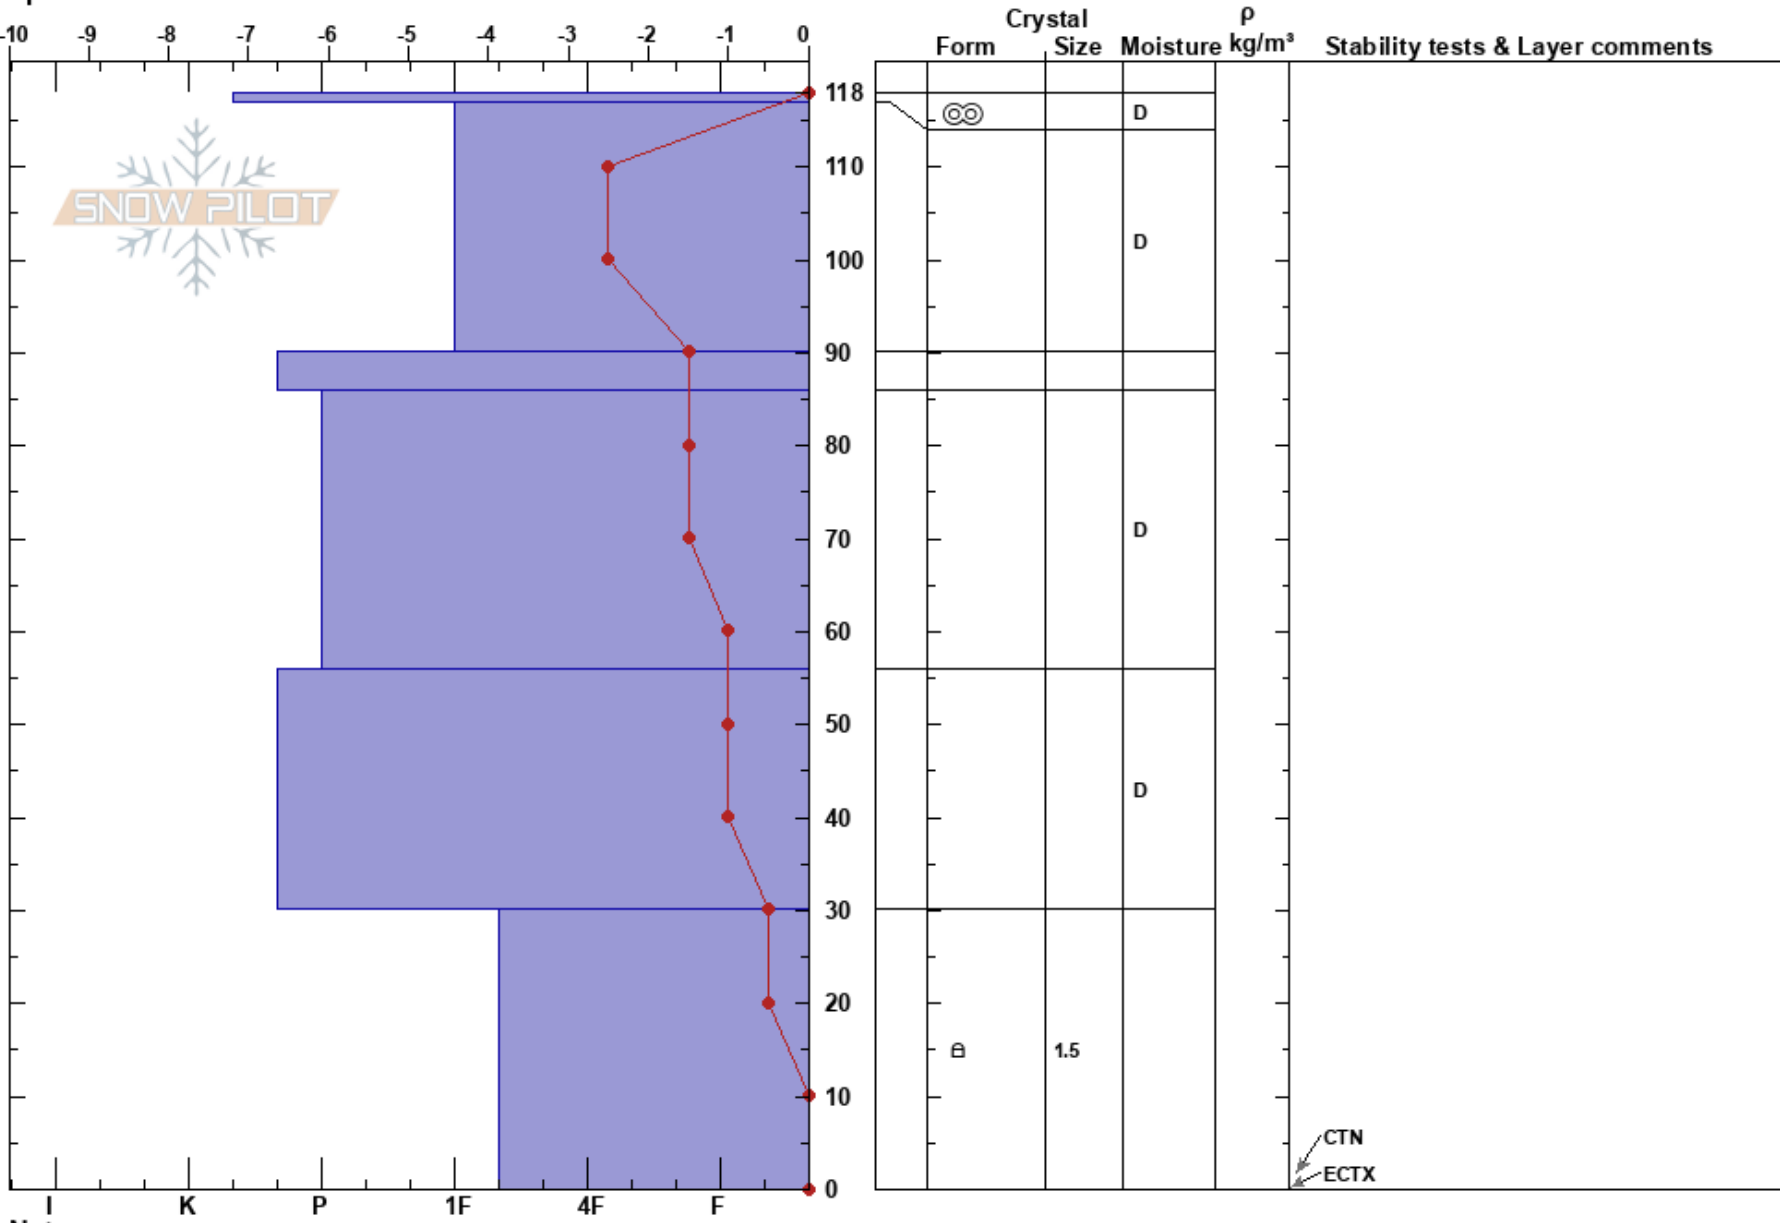

Punta N Old Growth
 Eastern Sierra Nevada
 CA
 Elevation: 9150 ft
 Aspect: 0°
 Specifics:

josh feinberg
 01/30/2019 - 1:45pm
 Co-ord: 37.61101N, -118.96060E
 Slope Angle: 28°
 Wind Loading:

Stability: Very Good HS:118 Layer Notes:
 Air Temperature: 3°C PS: 1 30-0cm: Problematic layer
 Sky Cover: BKN
 Precipitation: NO
 Wind: Calm

Notes: Middle of sheltered area in Old Growth