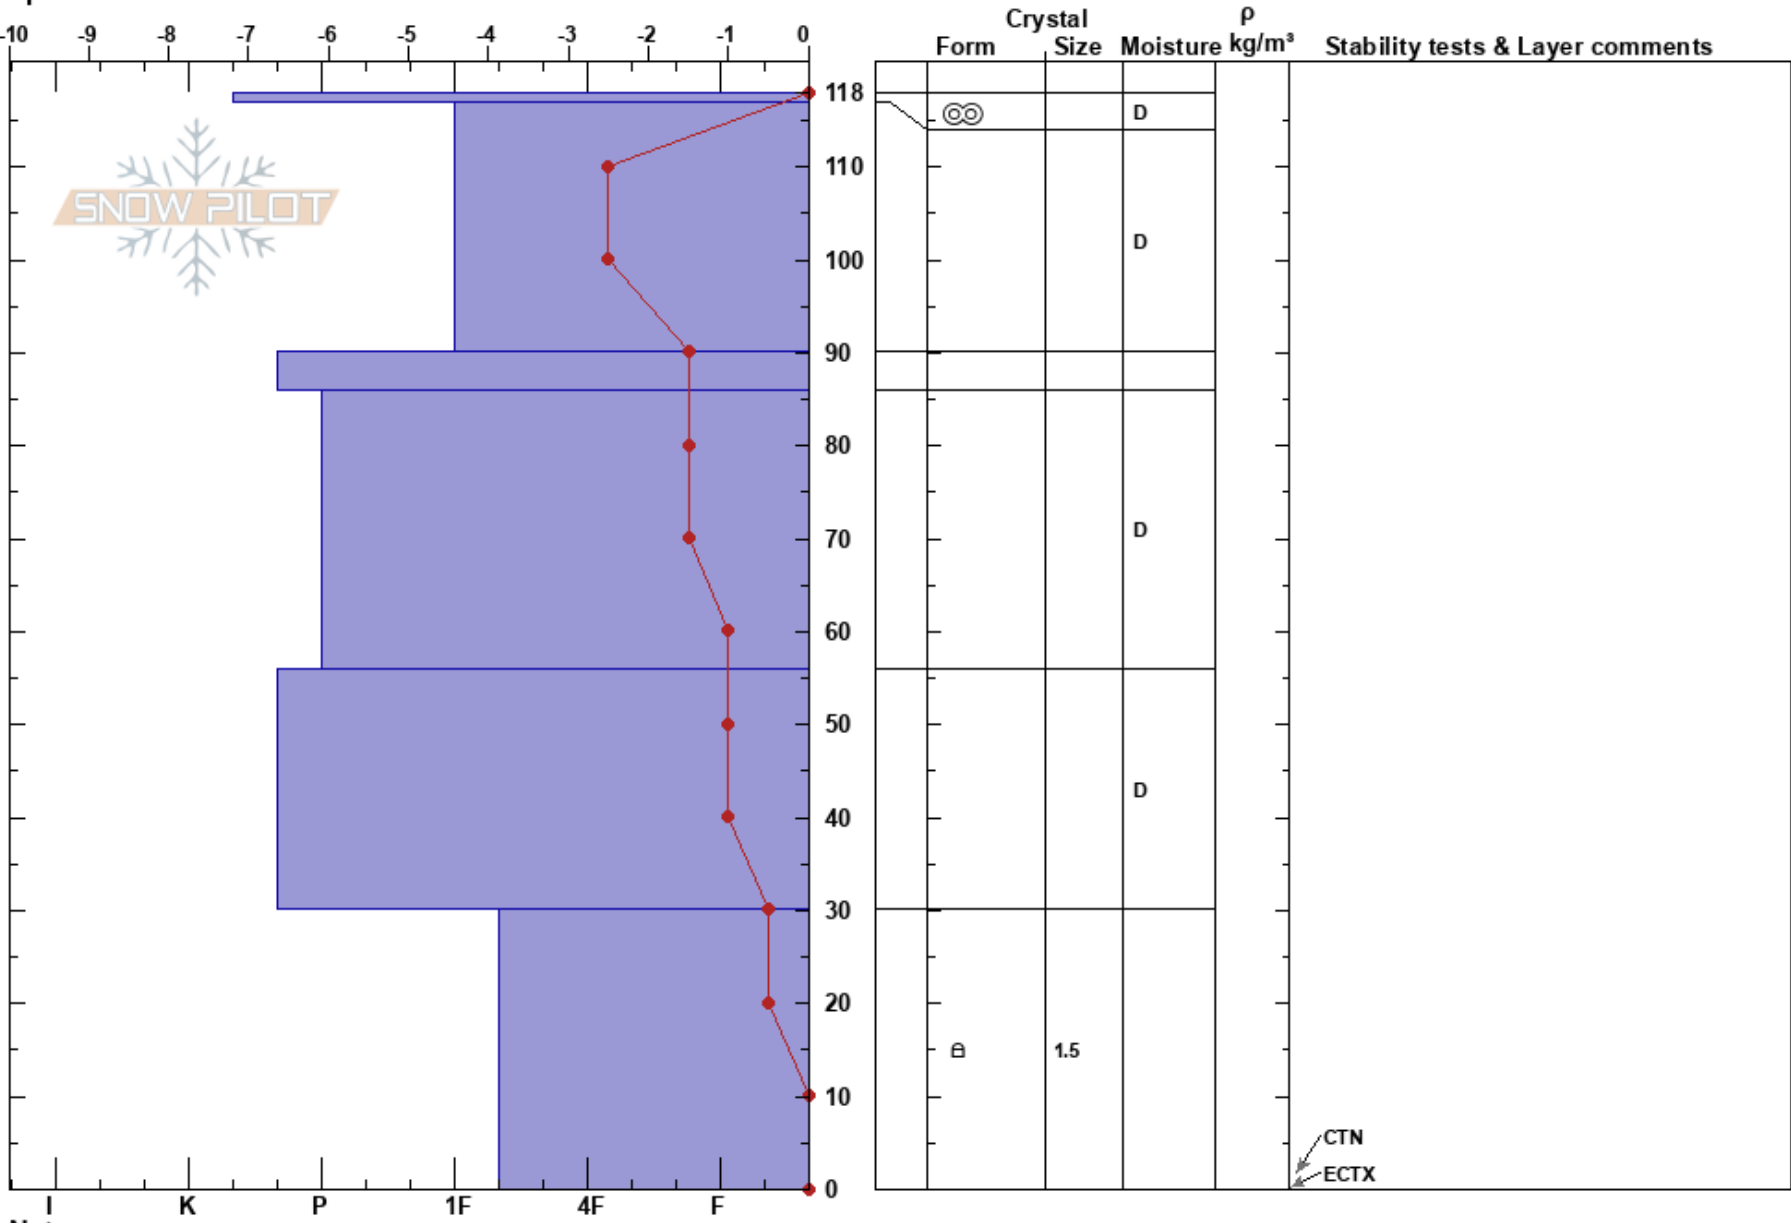

Punta N Old Growth  
 Eastern Sierra Nevada  
 CA  
 Elevation: 9150 ft  
 Aspect: 0°  
 Specifics:

josh feinberg  
 01/30/2019 - 1:45pm  
 Co-ord: 37.61101N, -118.96060E  
 Slope Angle: 28°  
 Wind Loading:

Stability: Very Good HS:118 Layer Notes:  
 Air Temperature: 3°C PS: 1 30-0cm: Problematic layer  
 Sky Cover: BKN  
 Precipitation: NO  
 Wind: Calm

Notes: Middle of sheltered area in Old Growth