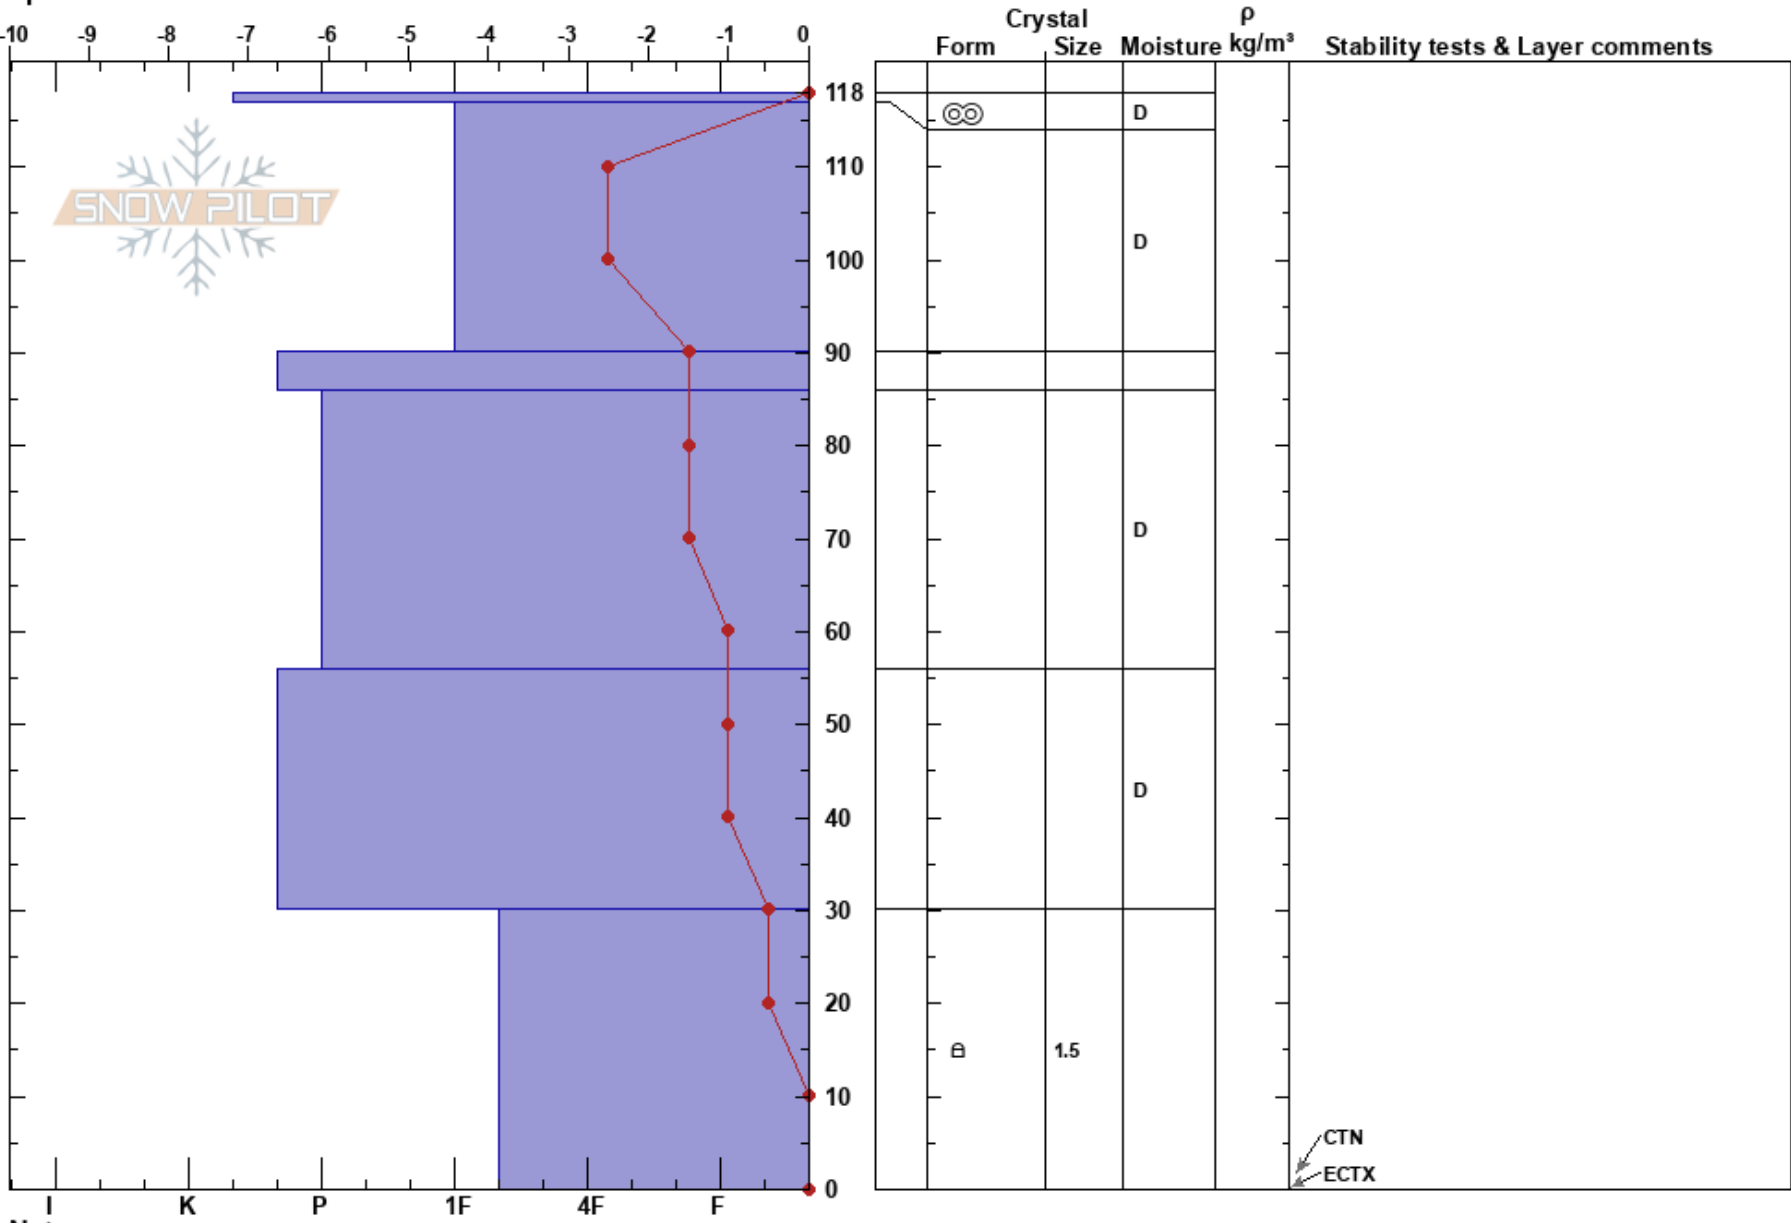

Punta N Old Growth
 Eastern Sierra Nevada
 CA
 Elevation: 9150 ft
 Aspect: 0°
 Specifics:

josh feinberg
 01/30/2019 - 1:45pm
 Co-ord: 37.61101N, -118.96060E
 Slope Angle: 28°
 Wind Loading:

Stability: Very Good HS:118 Layer Notes:
 Air Temperature: 3°C PS: 1 30-0cm: Problematic layer
 Sky Cover: BKN
 Precipitation: NO
 Wind: Calm

Notes: Middle of sheltered area in Old Growth