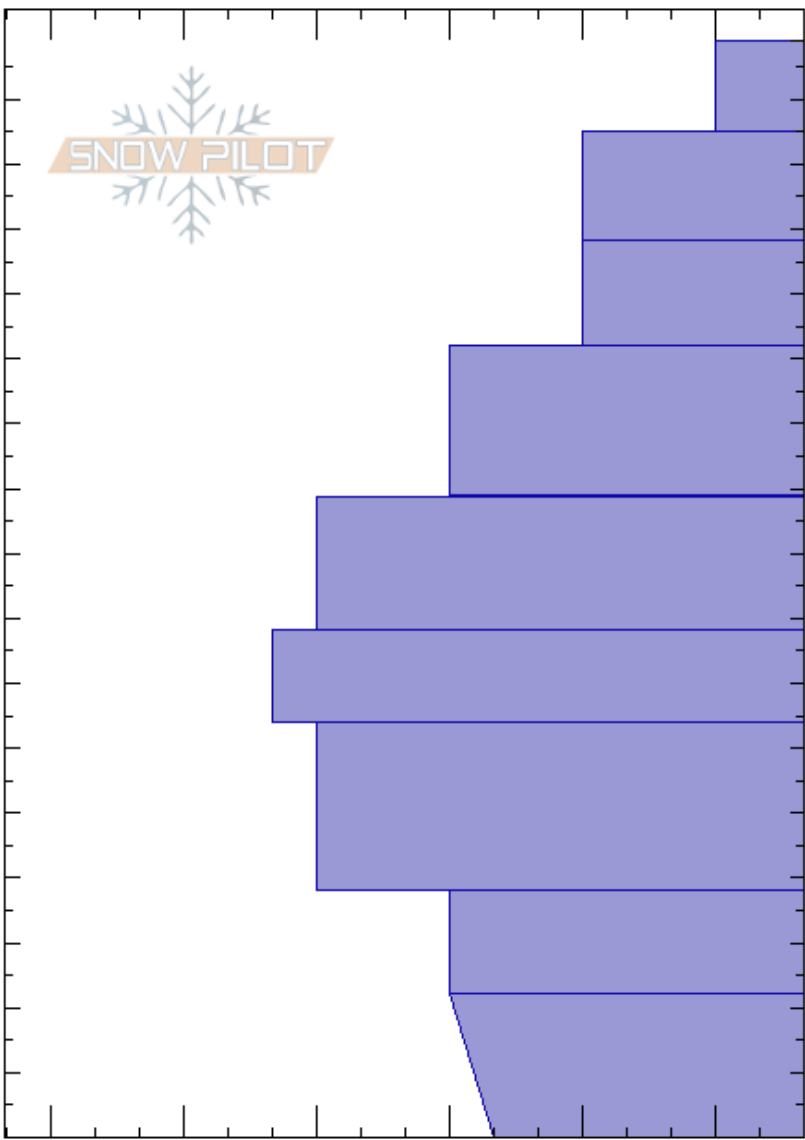

Brushy Fork
 Bitterroot
 MT
 Elevation: 7100 ft
 Aspect: 85°
 Specifics: Snowmobile tracks on slope

Logan King
 01/30/2019 - 12:15pm
 Co-ord: 46.58342N, -114.40219W
 Slope Angle: 25°
 Wind Loading:

Stability: Good HS:169
 Air Temperature: -1.5°C PF:23 99-98.7cm: Problematic layer
 Sky Cover: FEW
 Precipitation: NO
 Wind: Calm

Crystal Form	Crystal Size	Moisture	ρ kg/m ³	Stability tests & Layer comments
/				
				← ECTN1 @155cm
/				
				← ECTN21 @138cm
•				
•				
∨				
•				
•				
⊖				
⊖				
⊖				
⊖				

Notes: