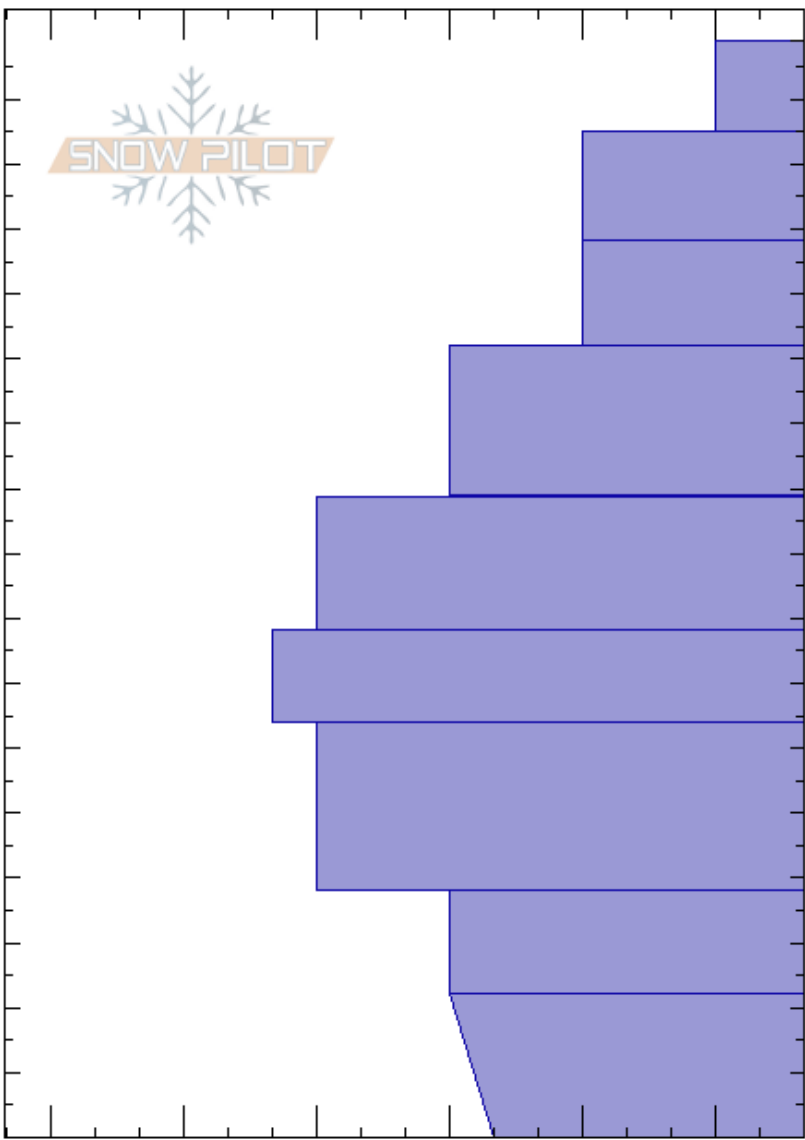

Brushy Fork
 Bitterroot
 MT
 Elevation: 7100 ft
 Aspect: 85°
 Specifics: Snowmobile tracks on slope

Logan King
 01/30/2019 - 12:15pm
 Co-ord: 46.58342N, -114.40219W
 Slope Angle: 25°
 Wind Loading:

Stability: Good HS:169 Layer Notes:
 Air Temperature: -1.5°C PF:23 99-98.7cm: Problematic layer
 Sky Cover: FEW
 Precipitation: NO
 Wind: Calm

| Crystal Form | Crystal Size | Moisture | ρ kg/m ³ | Stability tests & Layer comments |
|--------------|--------------|----------|--------------------------|----------------------------------|
| | | | | |
| / | | | | |
| | | | | ← ECTN1 @155cm |
| / | | | | |
| | | | | ← ECTN21 @138cm |
| • | | | | |
| | | | | |
| • | | | | |
| ∨ | | | | |
| • | | | | |
| | | | | |
| • | | | | |
| | | | | |
| ⊖ | | | | |
| | | | | |
| ⊖ | | | | |
| | | | | |
| ⊖ | | | | |
| | | | | |
| ⊖ | | | | |
| | | | | |