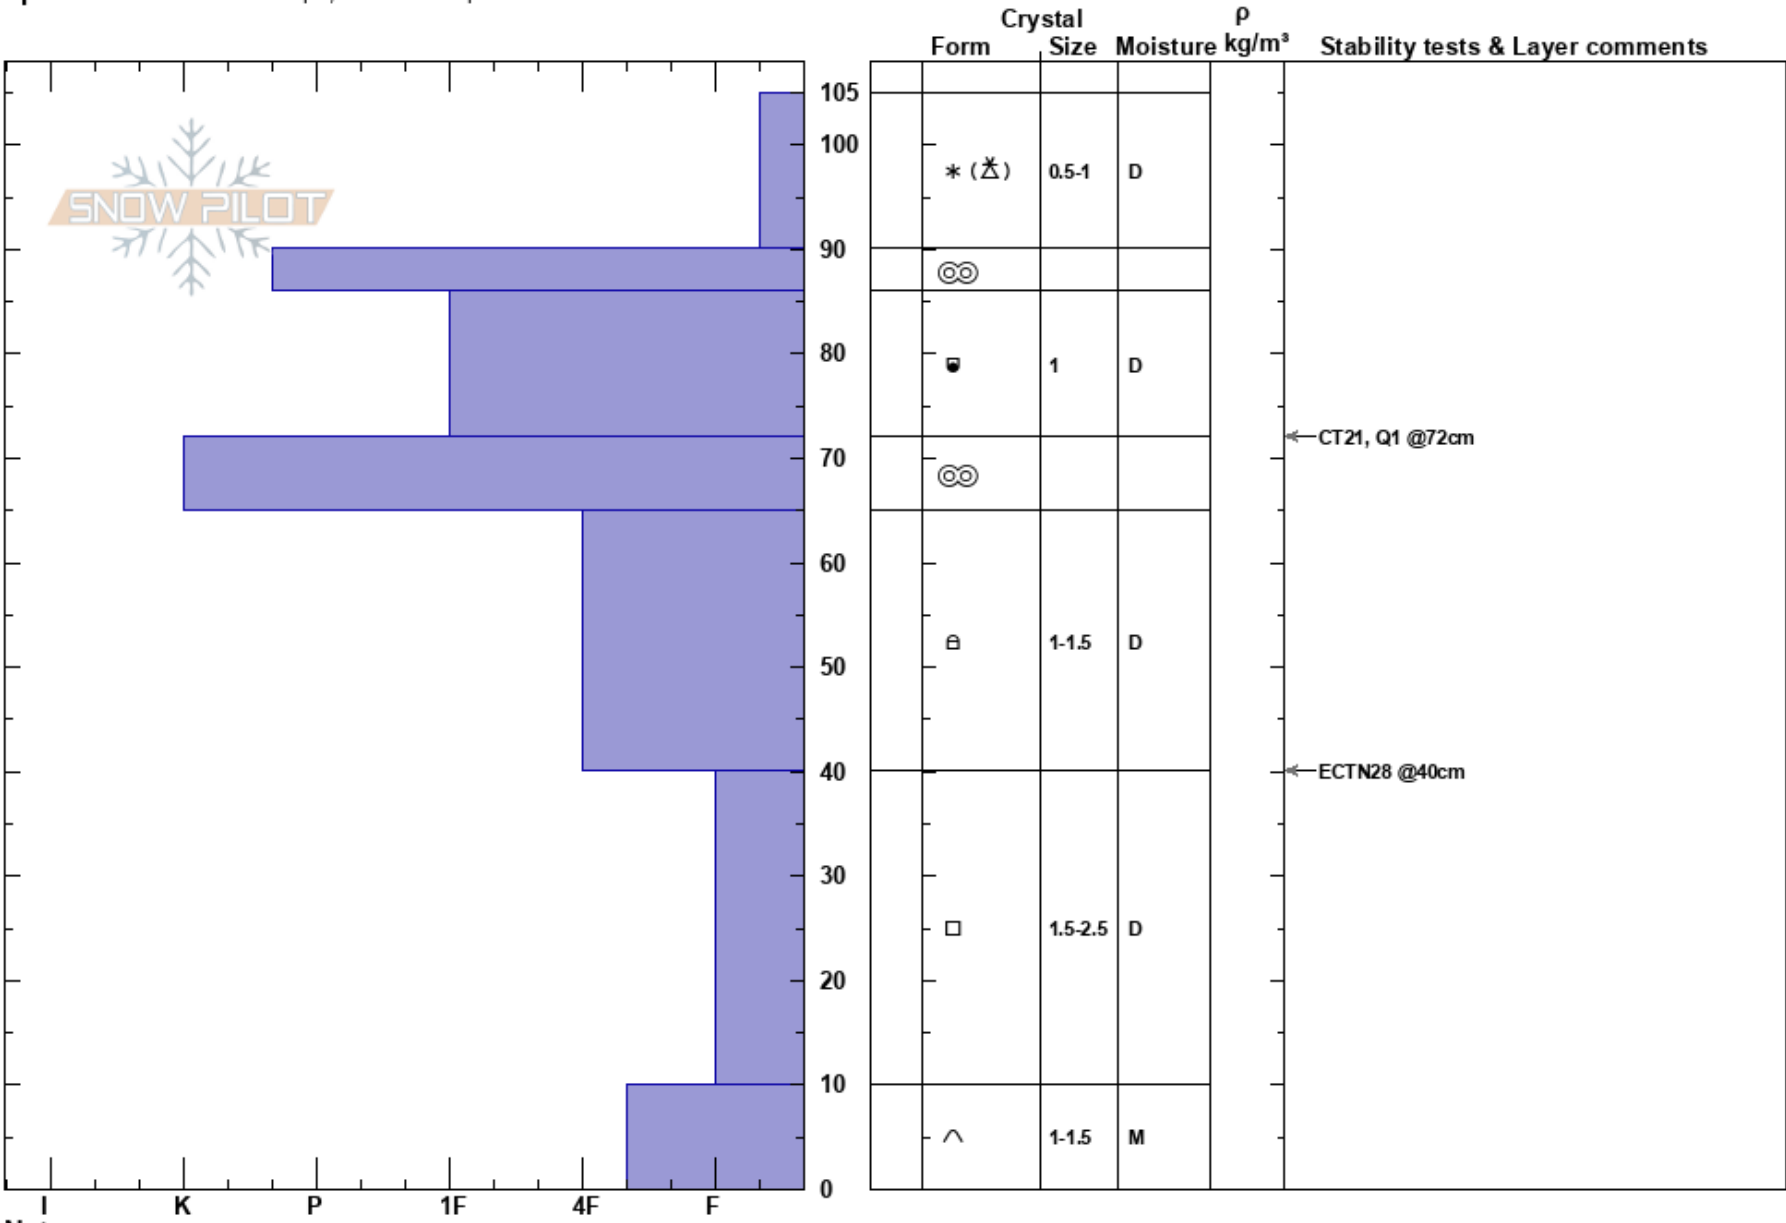

Flag Right
 Central Wasatch
 UT
 Elevation: 10150 ft
 Aspect: 180°
 Specifics: Ski tracks on slope; We skied slope

Brett Korpela
 01/20/2017 - 2:50pm
 Co-ord: 40.59823N, -111.63964W
 Slope Angle: 35°
 Wind Loading: yes

Stability: Good
 Air Temperature: -11°C
 Sky Cover: OVC
 Precipitation: GR
 Wind: SW Moderate

HS:105
 PF:15 40-10cm:Problematic layer

Notes: