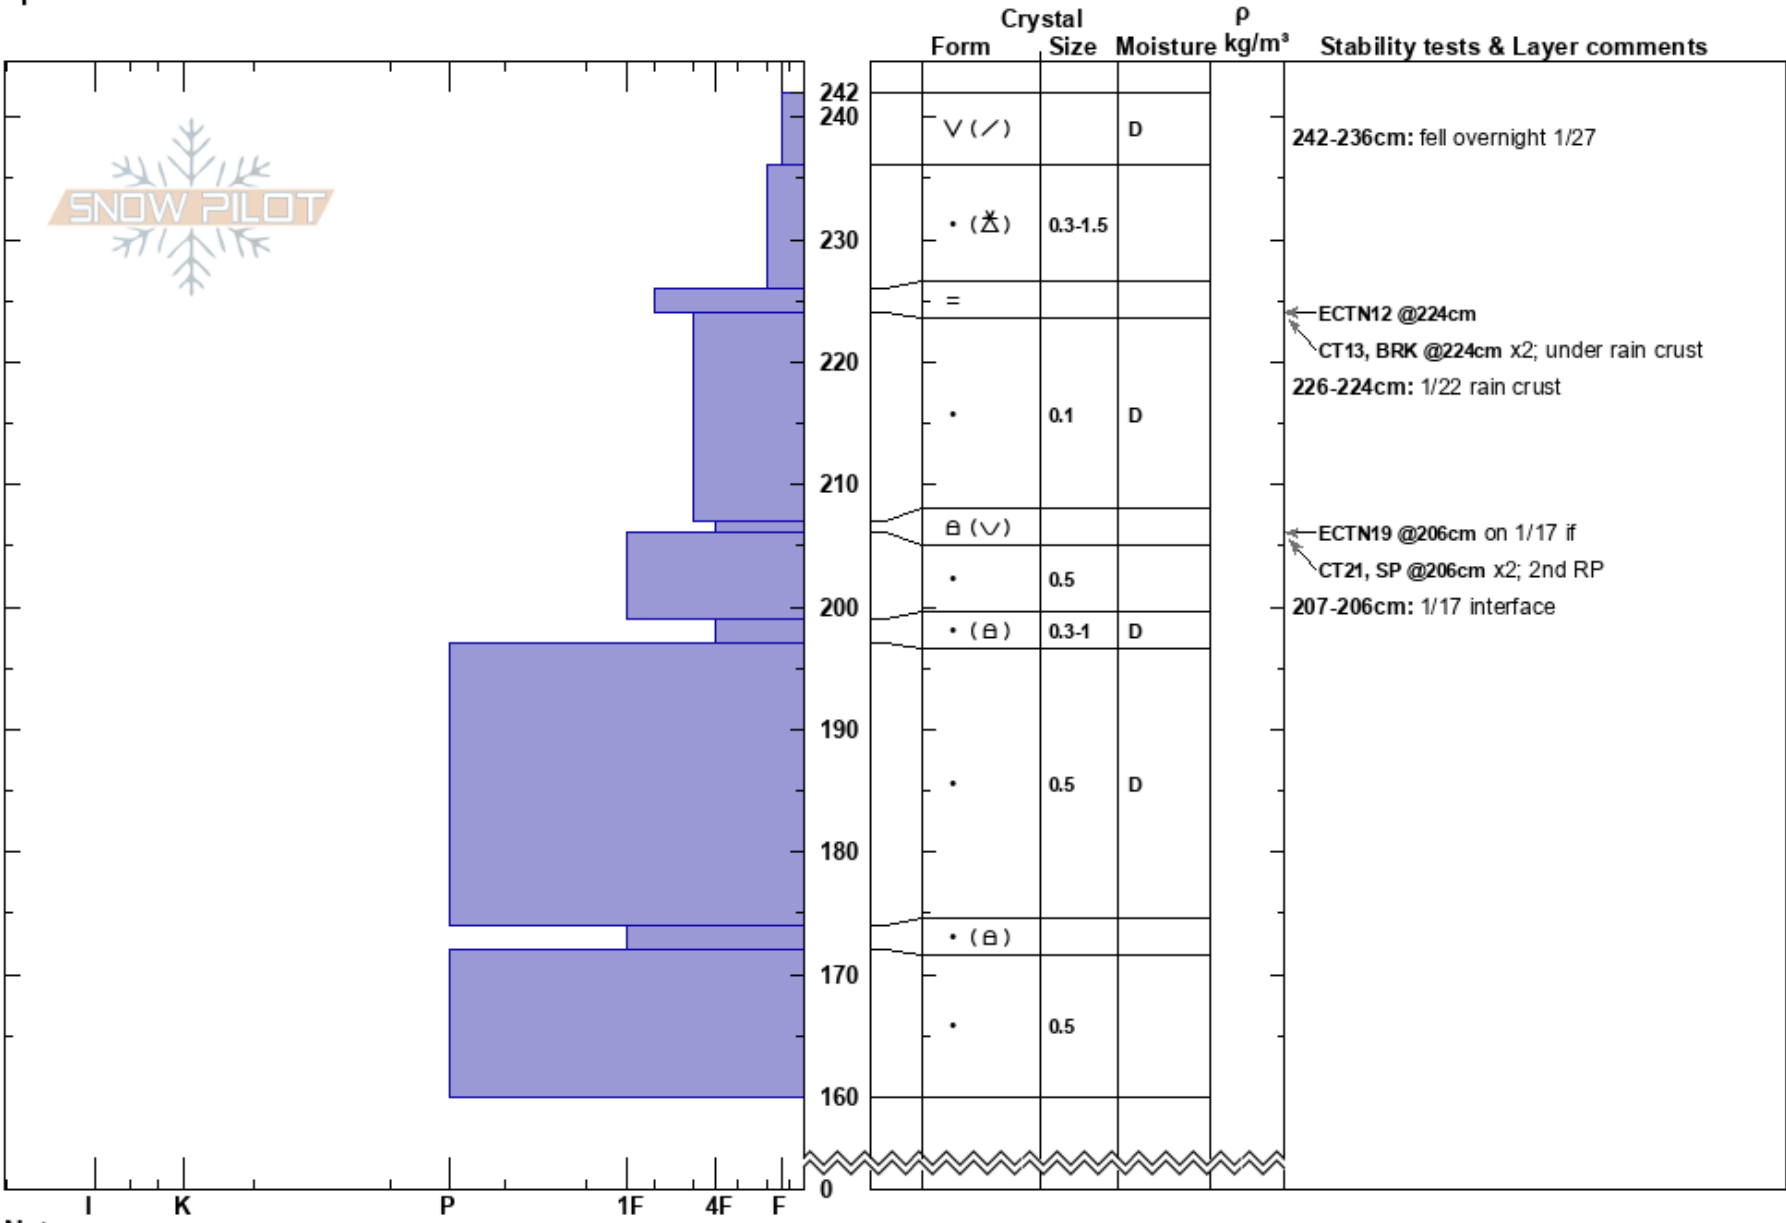

Smoky Range
 Whitefish
 MT
 Elevation: 6775 ft
 Aspect:
 Specifics:

blase reardon
 01/29/2019 - 12:00pm
 Co-ord: 11U 698801E 5377582N
 Slope Angle: 37°
 Wind Loading:

Stability:
 Air Temperature:
 Sky Cover: FEW
 Precipitation: NO
 Wind: Calm

HS:242
 PS: 12
 242-236cm: fell overnight 1/27
 226-224cm: 1/22 rain crust
 207-206cm: 1/17 interface
 207-206cm: Problematic layer

Notes: Open area on treed slope below ridge
 Tugging & prying got some shears below 1/17