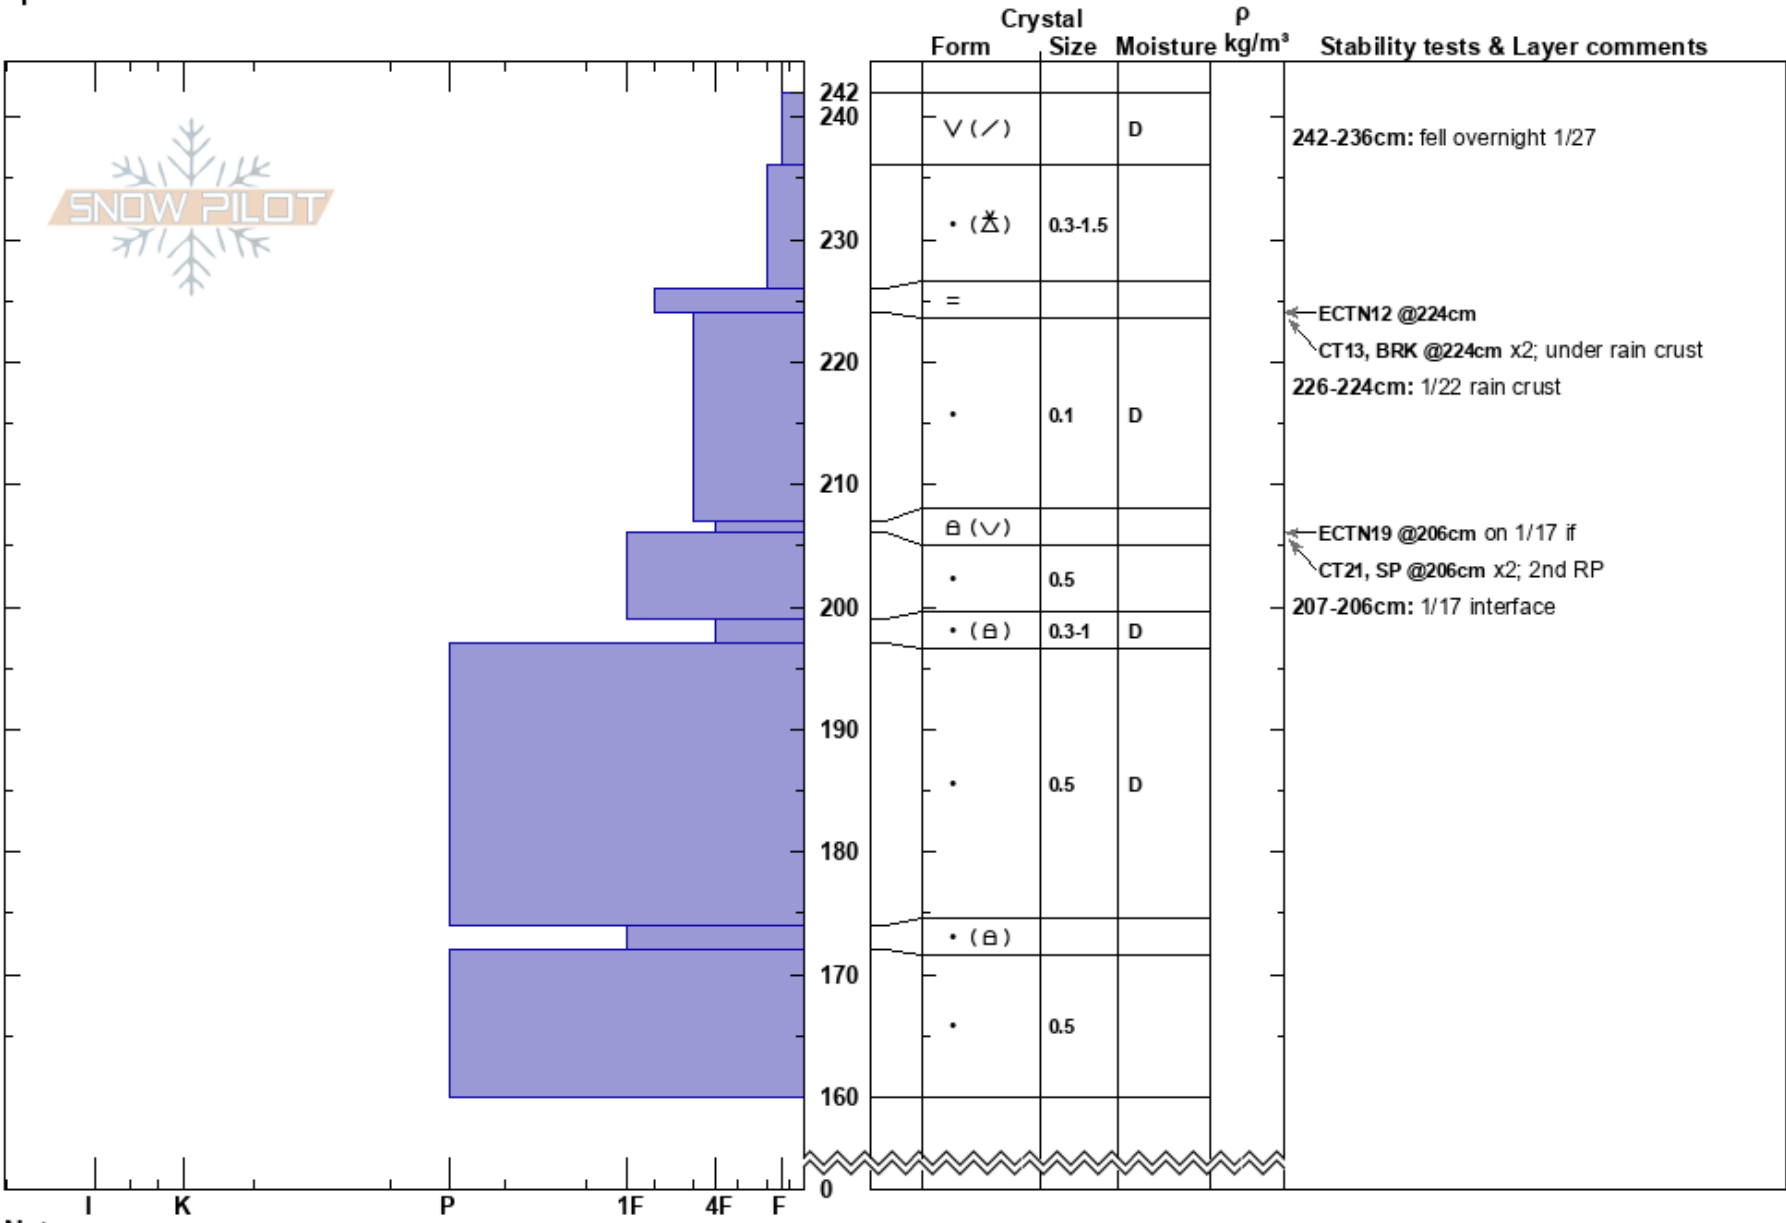

Smoky Range  
 Whitefish  
 MT  
 Elevation: 6775 ft  
 Aspect:  
 Specifics:

blase reardon  
 01/29/2019 - 12:00pm  
 Co-ord: 11U 698801E 5377582N  
 Slope Angle: 37°  
 Wind Loading:

Stability:  
 Air Temperature:  
 Sky Cover: FEW  
 Precipitation: NO  
 Wind: Calm

HS:242  
 PS: 12  
 242-236cm: fell overnight 1/27  
 226-224cm: 1/22 rain crust  
 207-206cm: 1/17 interface  
 207-206cm: Problematic layer

**Notes:** Open area on treed slope below ridge  
 Tugging & prying got some shears below 1/17