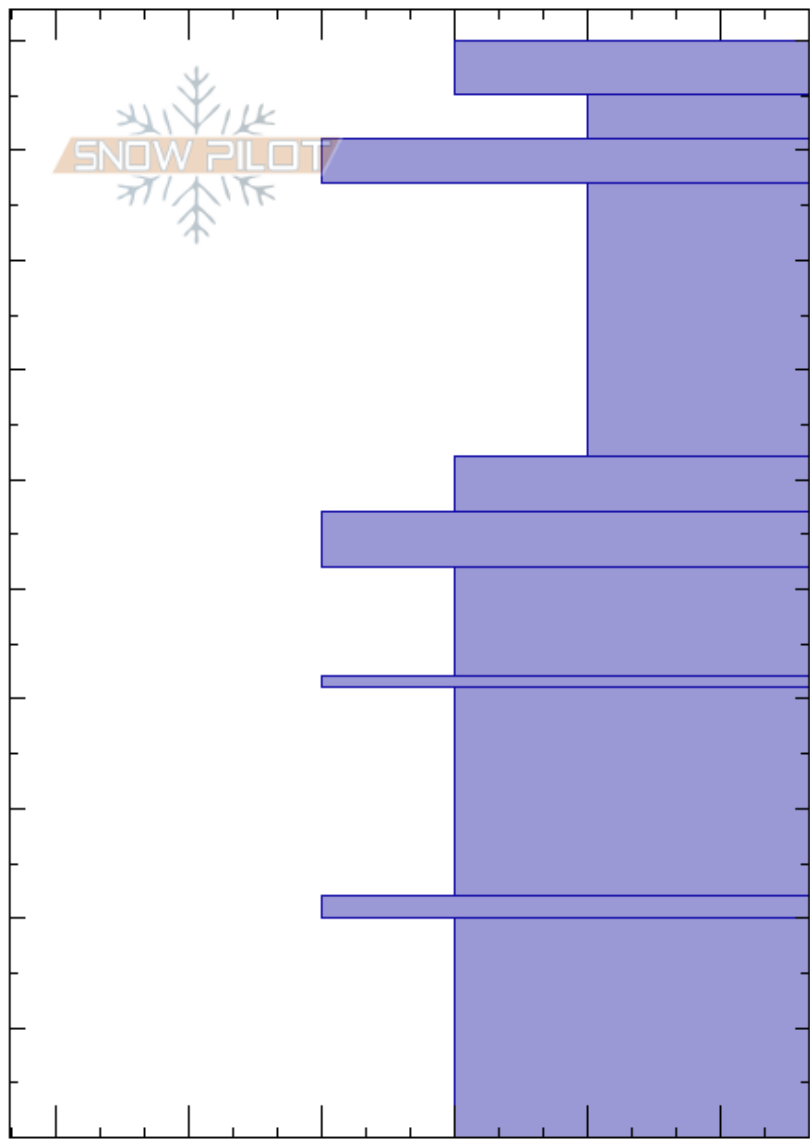

April 10 Pit BBowl

Katie MacLeod

Stability:

HS:100

Layer Notes:

Bridger Range

04/10/2018 - 10:00am

Air Temperature:

MT

Co-ord: 12T 506014W 5075093N

Sky Cover:

Elevation:

Slope Angle:

Precipitation:

Aspect: 176°

Wind Loading:

Wind:

Specifics: Pit dug in a Ski Area

Depth	Crystal		Moisture	ρ kg/m ³	Stability tests & Layer comments
	Form	Size			
100					
90					
80					
70					
60					
50					
40					
30					
20					
10					
0					