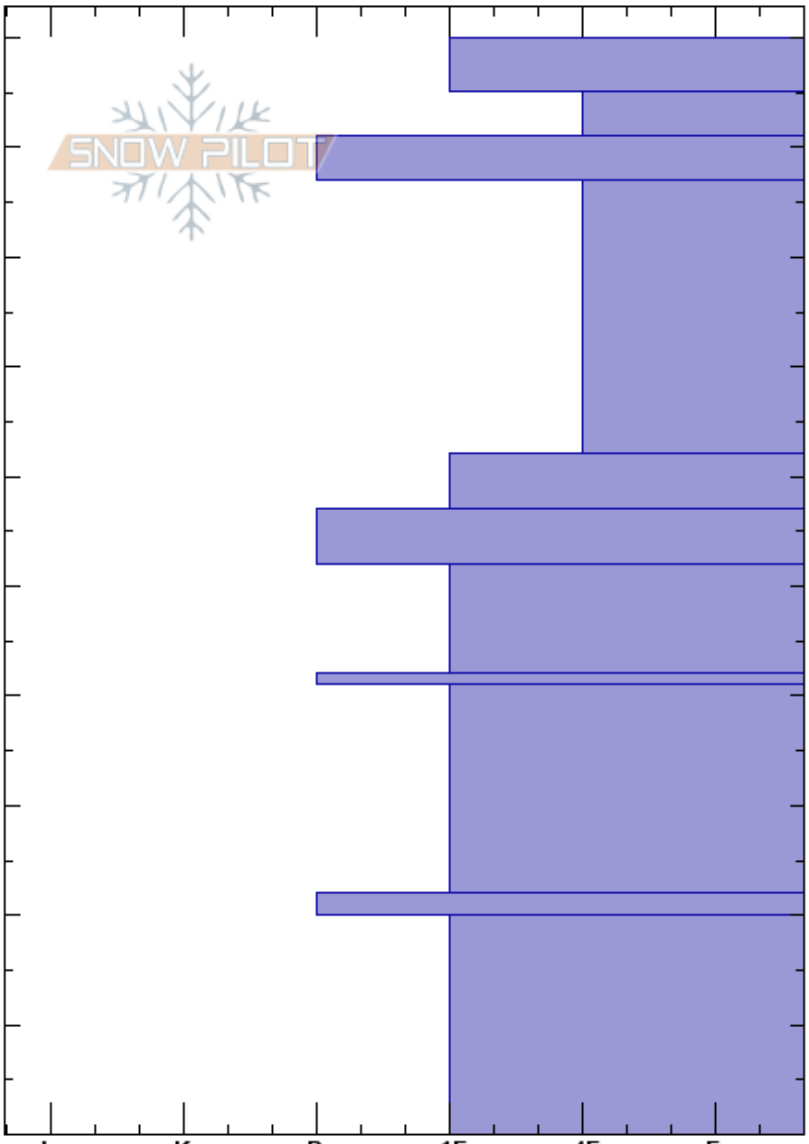

MT

Co-ord: 12T 506014W 5075093N

Sky Cover:

Elevation:

Slope Angle:

Precipitation:

Aspect: 176°

Wind Loading:

Wind:

Specifics: Pit dug in a Ski Area

Height (cm)	Crystal		Moisture	ρ kg/m ³	Stability tests & Layer comments
	Form	Size			
100					
95					
90					
85					
80					
75					
70					
65					
60					
55					
50					
45					
40					
35					
30					
25					
20					
15					
10					
5					
0					