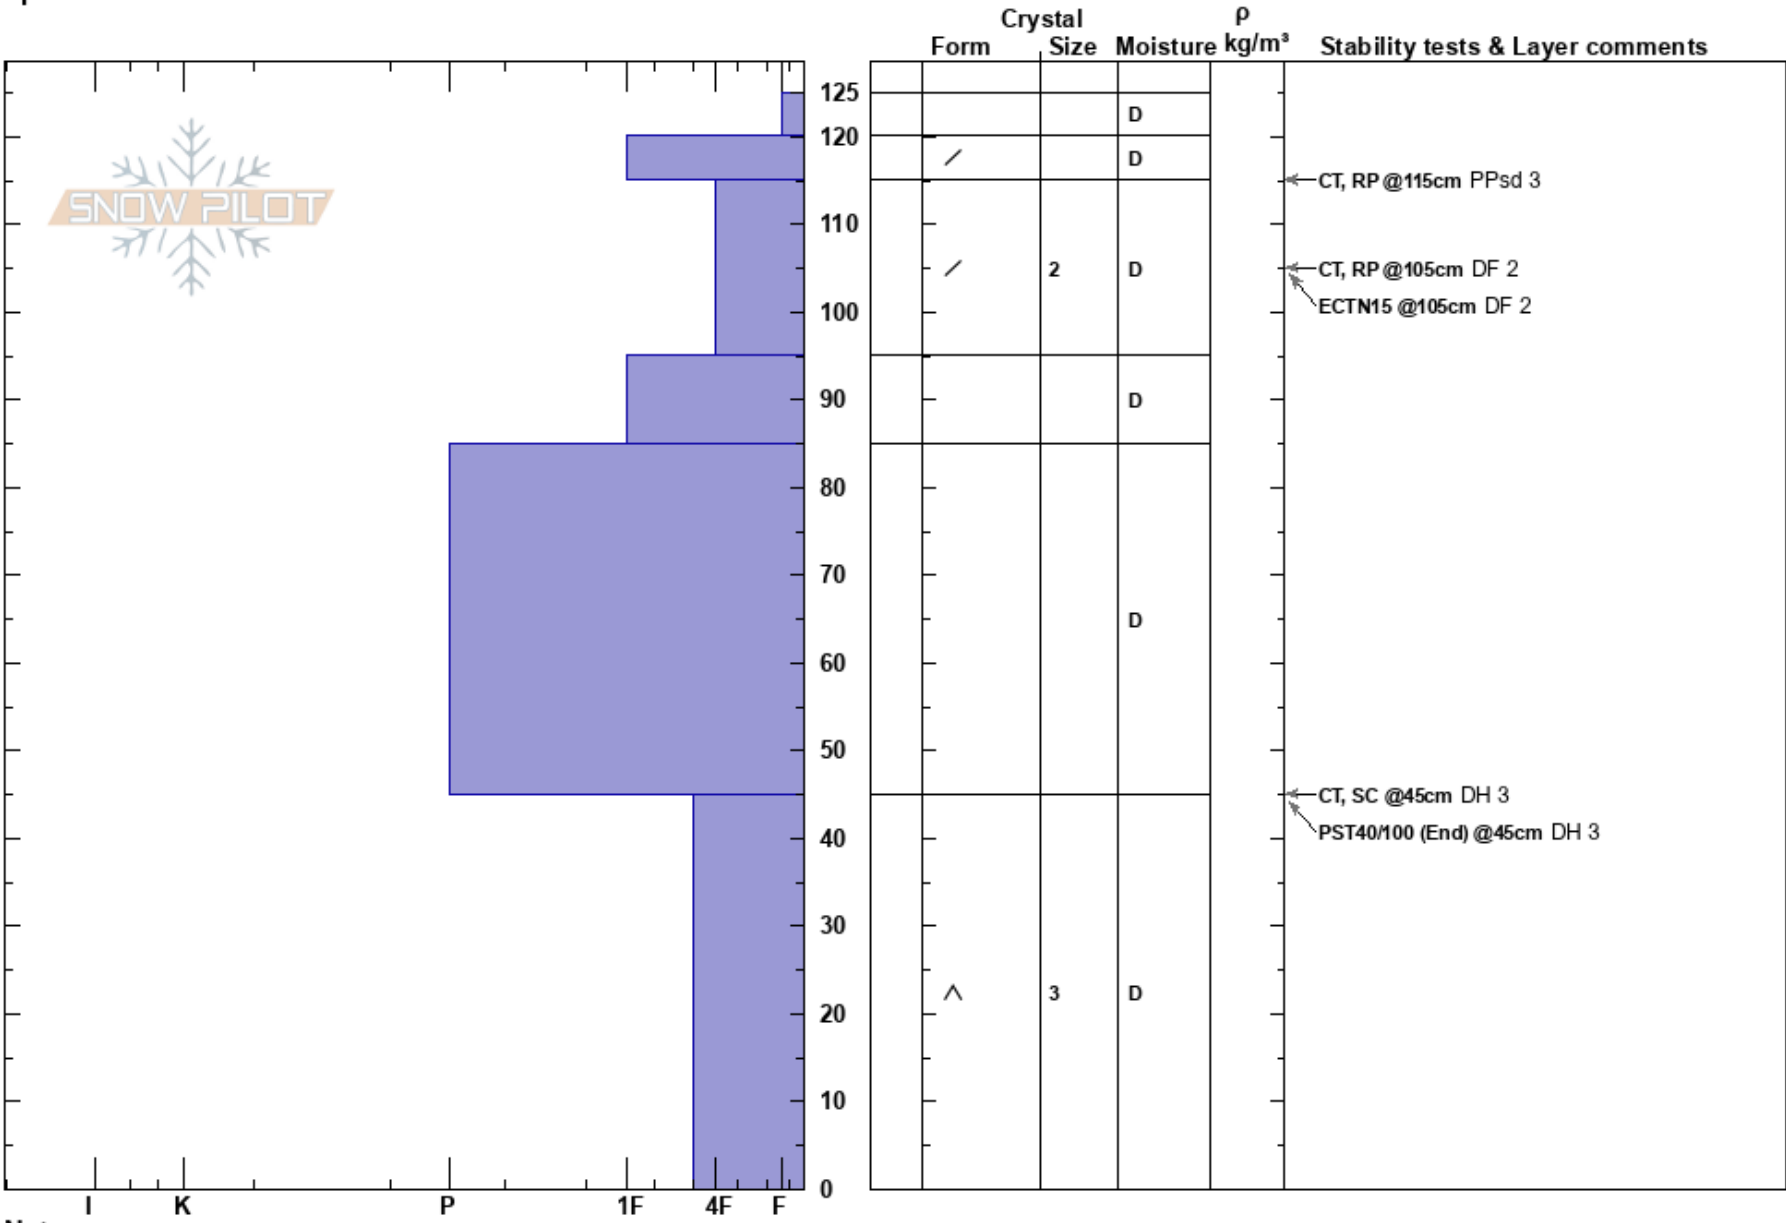

Wawa Ridge Leslie Crawley
 Banff, Yoho and Kootenay 30/01/2019 - 13:20
 AB
 Elevation: 2375 m
 Aspect: E
 Specifics:

Stability: HS:125
 Air Temperature: PF:20 45-0cm: Problematic layer
 Sky Cover:
 Precipitation:
 Wind: S Light Breeze