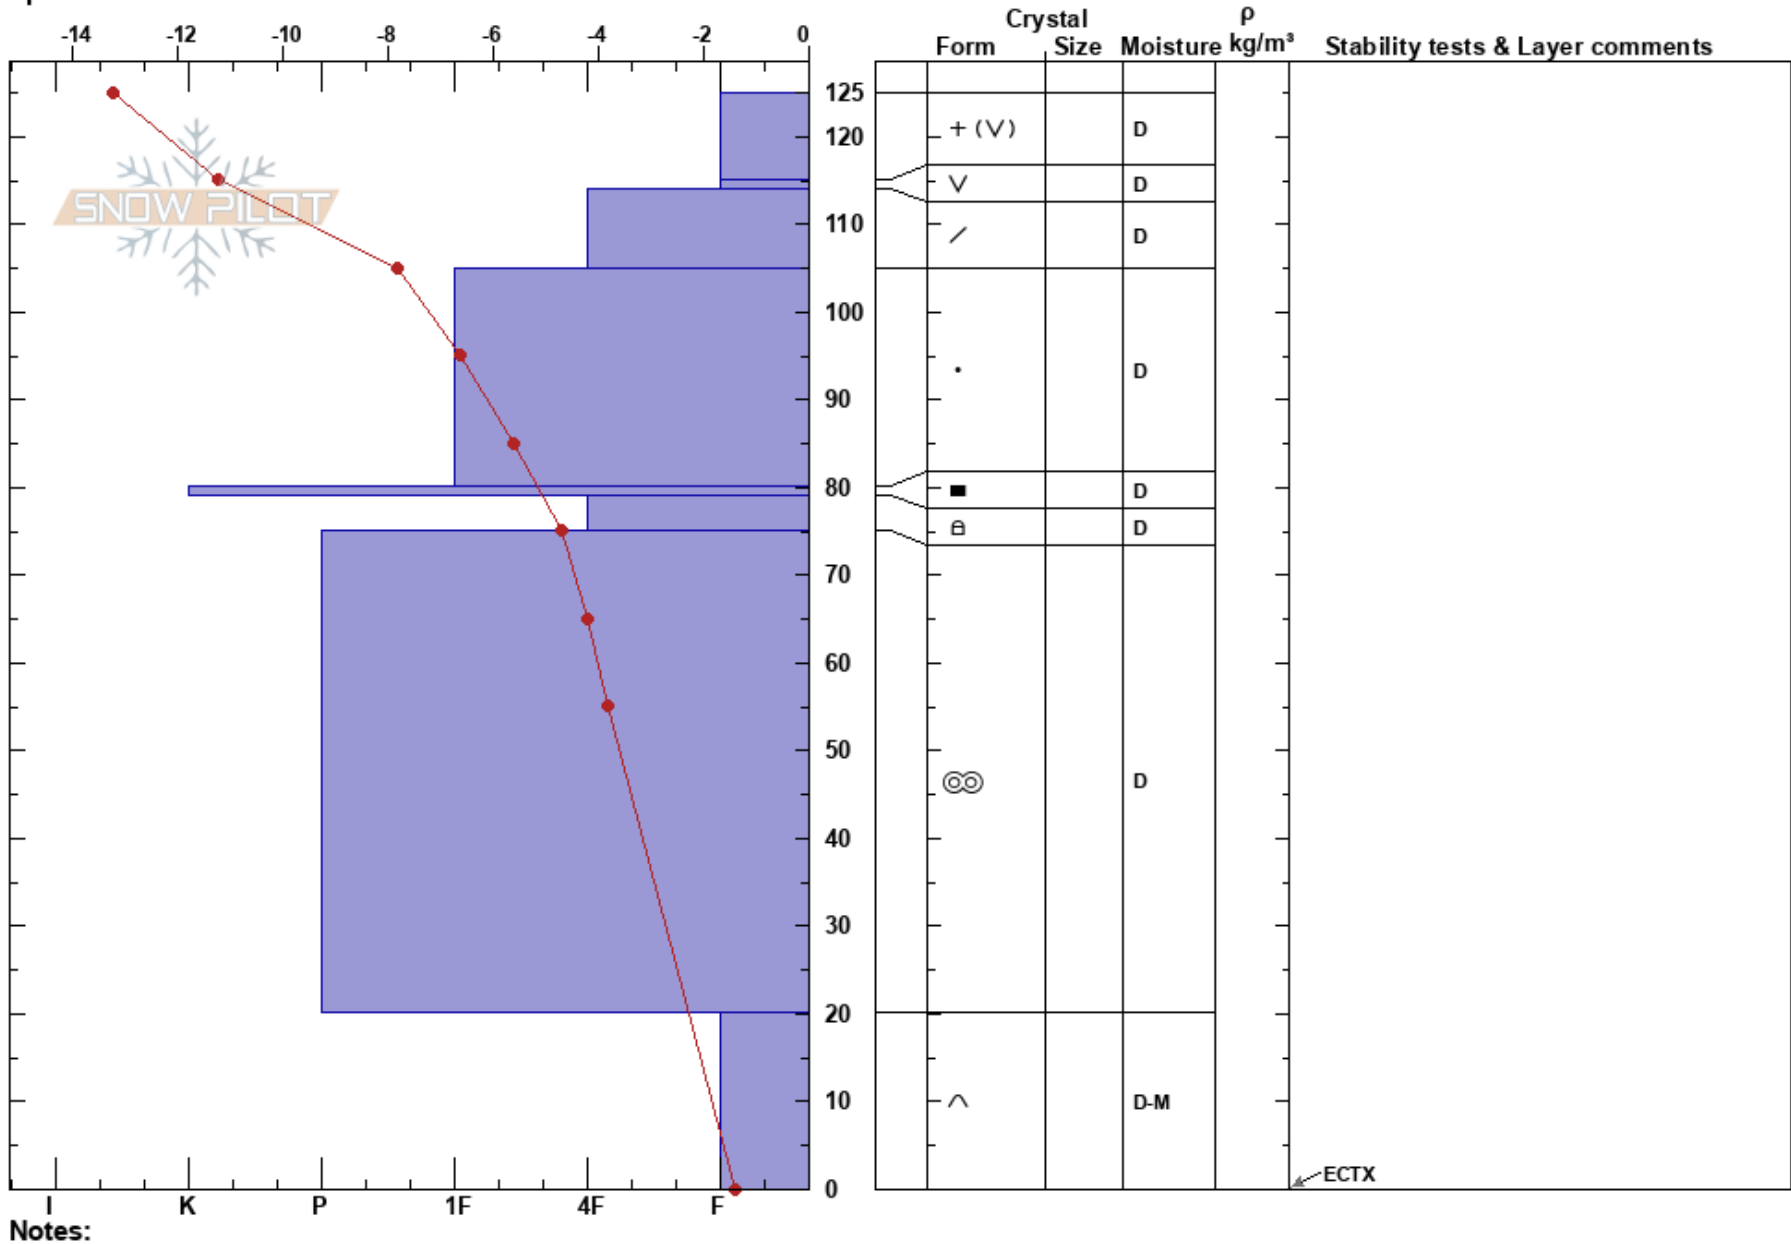

Karriknallen 190130
 Funäsfjällen
 Sweden
 Elevation: 1000 m
 Aspect: NE
 Specifics:

Fredrik Norberg
 30/01/2019 - 11:00
 Co-ord: 62.62238N, 12.36621W
 Slope Angle: 28°
 Wind Loading: yes

Stability:
 Air Temperature: -10.8°C PF: 15 115-114cm: Problematic layer
 Sky Cover: FEW
 Precipitation: NO
 Wind: SE Light Breeze