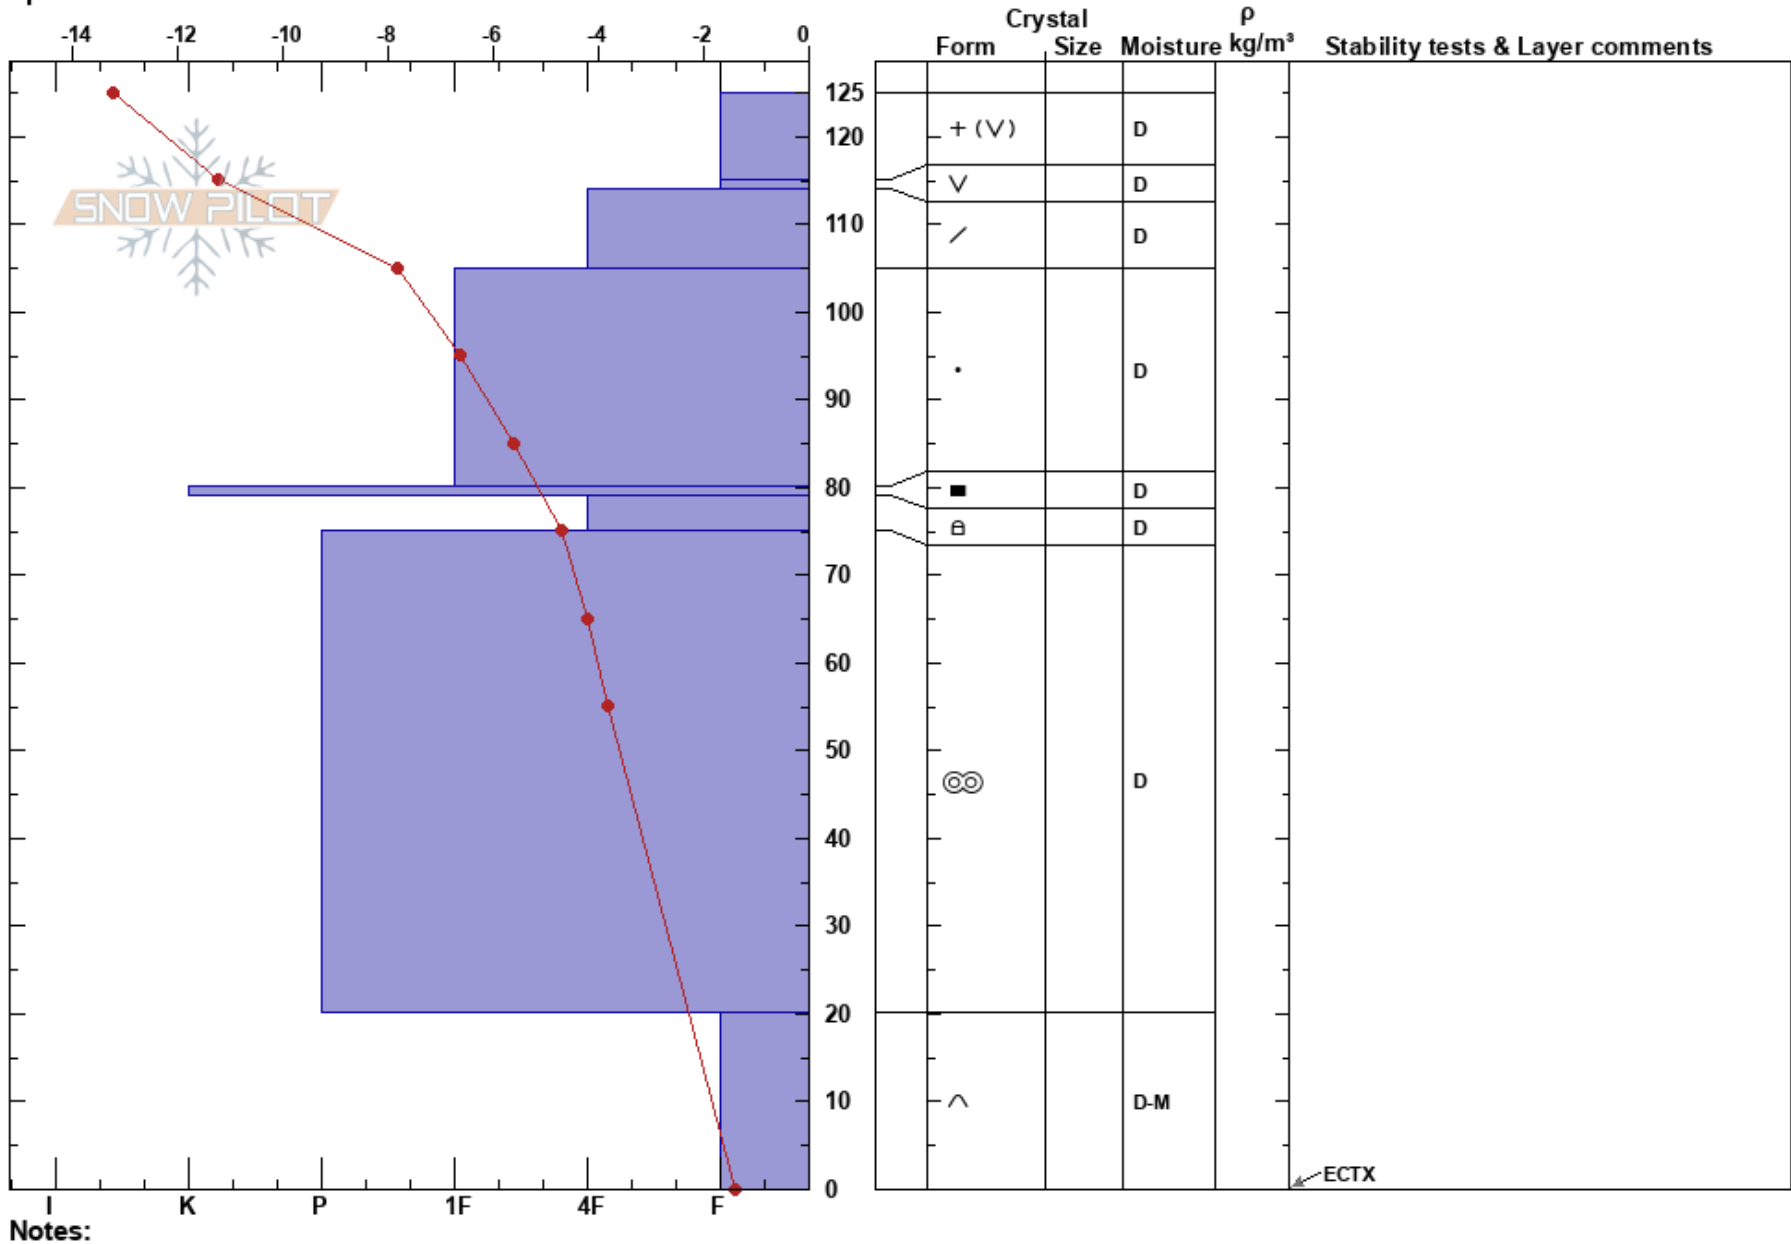

Karriknallen 190130  
 Funäsfjällen  
 Sweden  
 Elevation: 1000 m  
 Aspect: NE  
 Specifics:

Fredrik Norberg  
 30/01/2019 - 11:00  
 Co-ord: 62.62238N, 12.36621W  
 Slope Angle: 28°  
 Wind Loading: yes

Stability:  
 Air Temperature: -10.8°C PF: 15 115-114cm: Problematic layer  
 Sky Cover: FEW  
 Precipitation: NO  
 Wind: SE Light Breeze

ECTX