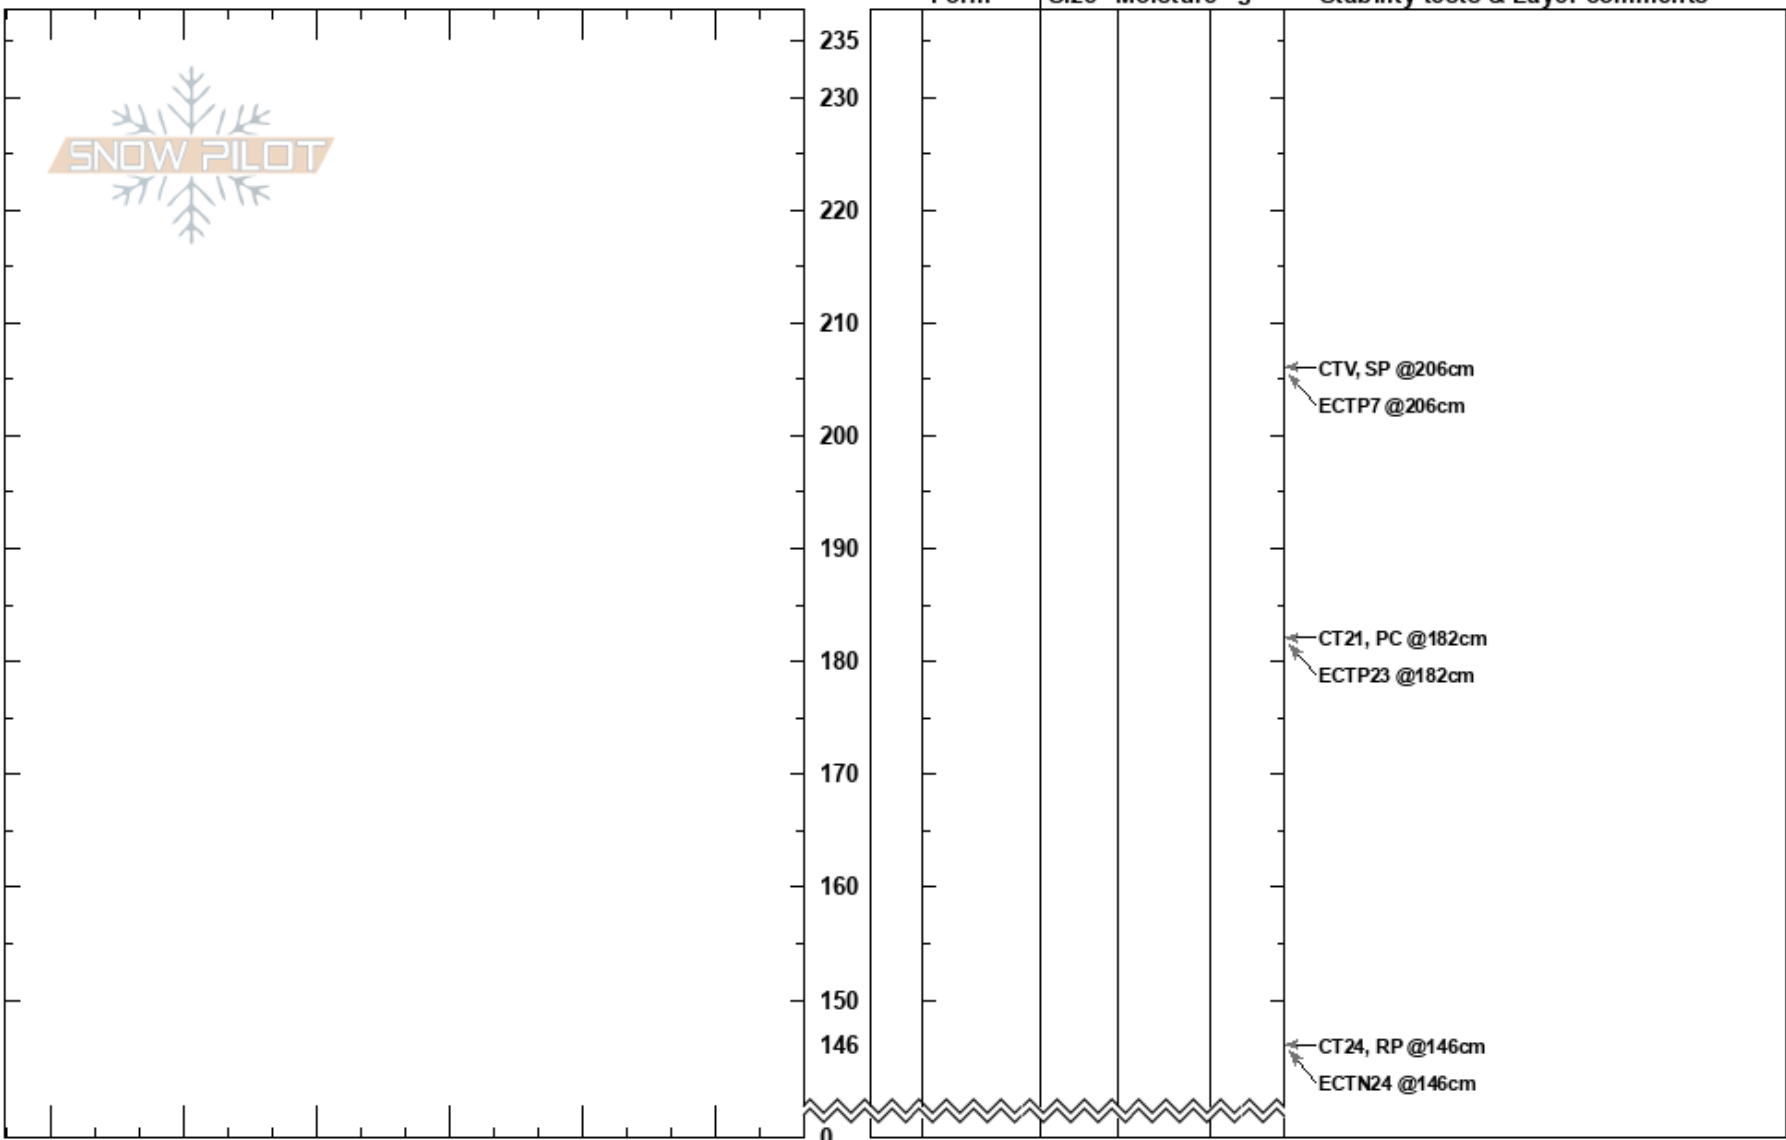

BigWood
 Kirovsk
 Russia
Elevation: 880 m
Aspect: 290°
Specifics: Cracking

Mikhail Ryabchikov
 30/01/2019 - 10:40
Co-ord: 531266E 7499083N
Slope Angle: 35°
Wind Loading: yes

Stability: Poor **HS:**235 **Layer Notes:**
Air Temperature:
Sky Cover: OVC
Precipitation: S-1
Wind: E Strong

Crystal Form Size Moisture ρ kg/m³ Stability tests & Layer comments

Notes: